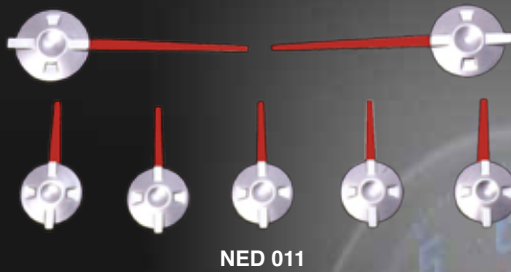

WRA 080 - installed

DAYTONA EDITION are the highest quality upgrade gauge face available. Keep your OEM design and warning indicators, upgraded to the best colors.

F 250 08

MAG 0711K

SS 120 05

GC 140 07

Colors? We've got em' ! Choose from a variety of colors to match your vehicle's exterior .

DAYTONA
color chart

US Speedo

NEEDLES / LENS

Complete your interior gauge transformation with a set of custom needles, and a new lens from US Speedo! Needles are available for most newer GM, Ford and Dodge trucks and SUV's. Lenses are available for newer GM trucks and SUV's. Check the application guide for vehicle models.