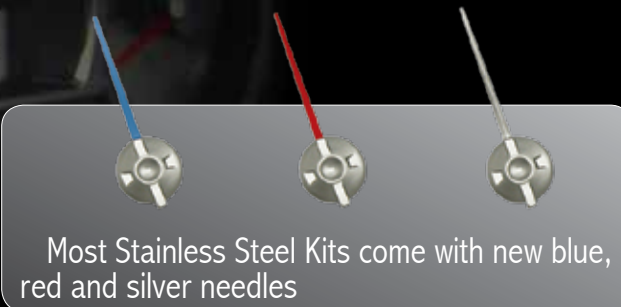

STAINLESS EDITION

US Speedo's **STAINLESS EDITION** is the premiere stainless product on the market. Since 2003, our patented gauge faces have set the industry standard in quality and design. These kits are available in red or blue daytime and nighttime lighting.

SS GM 27 BK

SS RAN04 R

SS RM 11B

SS F09 R

SS H2011

Most Stainless Steel Kits come with new blue, red and silver needles

DAYTONA

EDITION

WRA 080 - installed

DAYTONA EDITION are the highest quality upgrade gauge face available. Keep your OEM design and warning indicators, upgraded to the best colors.

F 250 08

MAG 0711K

SS 120 05

GC 140 07

Colors? We've got em' ! Choose from a variety of colors to match your vehicle's exterior .

DAYTONA
color chart

US Speedo

NEEDLES / LENS

Complete your interior gauge transformation with a set of custom needles, and a new lens from US Speedo! Needles are available for most newer GM, Ford and Dodge trucks and SUV's. Lenses are available for newer GM trucks and SUV's. Check the application guide for vehicle models.