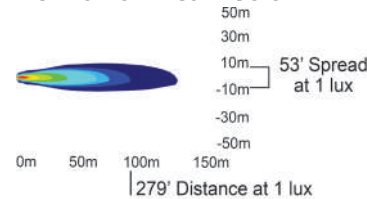

10° Narrow Beam Solo