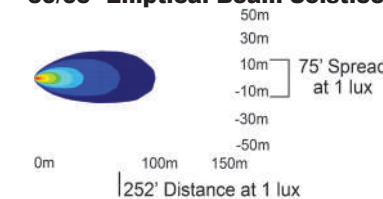

30/65° Elliptical Beam Solstice Prime