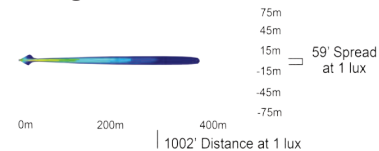

ISOLUX CHARTS

4.5" Light Cannon 10° Beam