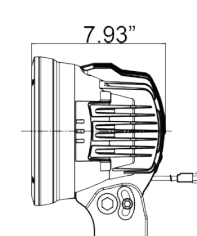

LONG RANGE LED CANNON
EXTENDED WARRANTY

8.7"
3280' Usable Light
90 Watt LED

6.7"
2500' Usable Light
50 Watt LED

4.5"
1000' Usable Light
25 Watt LED

LED LIGHT CANNONS
KEY FEATURES

- Snap On Covers Change Beam Patterns
- 10° Beam Provides Superior Distance
- 25/50/90 Watt Luminus Premium LED
- Ultra Lightweight Hybrid Construction
- Ideal for Bumper or A Pillar Mounting
- Single Bolt Mounting

See Page 38-39 for Full Lineup of Light Cannon Covers

LIGHT MODELS

ITEM #	PART #	# OF LIGHTS	WEIGHT	RAW LUMENS	EFFECTIVE LUMENS	INPUT VOLTS	WATTS	AMP DRAW
CTL-CPZ110	9150970	1	2.02 lb	2,500 lm	1,750 lm	9-32V	25	2.08A
CTL-CPZ110KIT	9151069	2	4.04 lb	5,000 lm	3,500 lm	9-32V	25	4.17A
CTL-CPZ610	9888538	1	5.51 lb	3,200 lm	2,240 lm	9-32V	50	4.17A
CTL-CPZ610KIT	9888545	2	11.02 lb	6,400 lm	4,480 lm	9-32V	50	8.34A
CTL-CPZ810	9890852	1	10.36 lb	5,800 lm	4,060 lm	9-32V	90	7.5A
CTL-CPZ810KIT	9890074	2	20.72 lb	11,600 lm	8,120 lm	9-32V	90	15A

ISOLUX CHARTS

4.5" Light Cannon 10° Beam

6.7" Light Cannon 10° Beam

8.7" Light Cannon 10° Beam

SNAP ON COVERS

The new Light Cannon Series LED lights are completely customizable with the line of snap-on filters to quickly swap beam patterns for changing conditions on or off the road. Spot, Euro, Flood, Wide Flood and Elliptical cover filters are available in multiple colors make the Light Cannon 20 lights in 1.

20 LIGHTS IN 1

RED COVERS
Red Covers cut through dust in the air by reducing the glare of blue light waves back at the driver

BLUE COVERS
Blue Covers increase beam distance when used on snow-covered roads by reflecting the blue light off the snow to extend the beam

YELLOW COVERS
Yellow Covers effectively penetrate fog by eliminating blue light waves which glare back at the driver