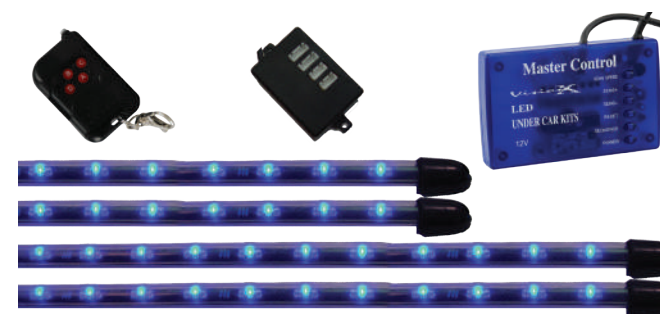

**COMPLETE CONTROL**

**Programmable Remote**  
 Control the Tantrum Kit from inside or outside of any vehicle with the easily programmable remote with varied setting controls.

**Multiple Colors Available**

Single Color and Multicolor Kits are available for all applications. The Multicolor Kit is programmable into different color and strobe patterns.

**LIGHT MODELS**

ITEM #	PART #	COLOR	EACH KIT INCLUDES	INPUT VOLTS	POD DIAMETER	AMP DRAW
HIL-STA	4005662	Amber	8 LED Pods Master Controller Wireless Remote Cigarette Lighter Adapter Mounting Hardware	12V DC	1.25"	0.67A
HIL-STB	4005372	Blue				
HIL-STG	4005396	Green				
HIL-STM	4005679	RGB				
HIL-STR	4005389	Red				
HIL-STW	4005419	White				

**STRIP LED LIGHTING**

STANDARD WARRANTY

HIL-UBLUE Shown

**LIGHT MODELS**

ITEM #	PART #	COLOR	INCLUDES	INPUT VOLTS
HIL-UBLUE	4005020	Blue	(2) 3' Bars, (2) 4' Bars Master Controller Wireless Remote Cigarette Lighter Adapter Mounting Hardware	12V DC
HIL-UMULTI	4005013	RGB		
HIL-URED	4005037	Red		
HIL-UWHITE	4005624	White		