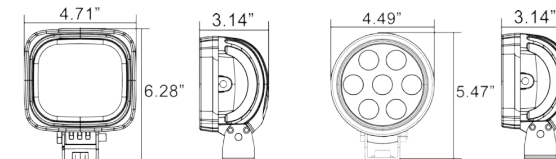

**6.7" FORM FACTOR
HID REPLACEMENT**

EXTENDED WARRANTY

**OE FOG LAMP LED
REPLACEMENTS**

EXTENDED WARRANTY

UTILITY MARKET

KEY FEATURES

- 5 Watt Xtreme LED Driven to 90% Efficiency
- Integrated Electronic Thermal Management
- OE Mounts Available for Vehicle Specific
- Convection Vertical Heat Sink
- Die-Cast Aluminum Housing
- Polycarbonate Lens

ISOLUX CHARTS

TRANSPORTER

KEY FEATURES

- 9, 12 and 18 LED Configurations Available
- Protective & Colored PC Covers Available
- Great Distance With Smooth Pattern
- Extruded 6061 Aluminum Housing
- Advanced Heat Sink Design
- Dimming Capability

ISOLUX CHARTS

LIGHT MODELS

ITEM #	PART #	BEAM	LEDS	WEIGHT	RAW LUMENS	EFFECTIVE LUMENS	INPUT VOLTS	WATTS	AMP DRAW
CTL-TPX910	9110110	10°	9	5.95 lb	4,437 lm	2,840 lm	11-65V	45	3.75A
CTL-TPX940	9110295	40°	9	5.95 lb	4,437 lm	2,840 lm	11-65V	45	3.75A
CTL-TPX1210	9110561	10°	12	5.95 lb	5,916 lm	4,085 lm	11-65V	60	5A
CTL-TPX1240	9110745	40°	12	5.95 lb	5,916 lm	4,085 lm	11-65V	60	5A
CTL-TPX1810	9111018	10°	18	6.17 lb	8,874 lm	5,299 lm	11-65V	90	7.5A
CTL-TPX1840	9111193	40°	18	6.17 lb	8,874 lm	5,299 lm	11-65V	90	7.5A

SCALE UP

How much light do you need? The Transporter Series provides 3 LED configurations to match your application all within the same 6.7" housing. The Transporter Series matches the spread and distance of a similar form factor HID light with intense light output. Great distance with a smooth beam pattern from a LED is here, what are you waiting for?

LIGHT MODELS