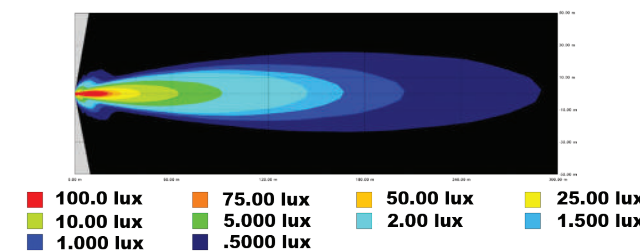

#### 30°/65° Elliptical Beam

The elliptical beam is a specialty beam pattern that is designed for driving with oncoming traffic. The beam itself is 30° tall and 65° wide, good for all speeds. Available only on select product models.

#### Lumen

Lumens measure the output of a light at the source. **Raw Lumens** account for the rated output of the LED by the LED manufacturer. By contrast, the **Effective Lumens** rating accounts for thermal, optical, and circuitry losses which reduce total output.

#### Lux

Lux measures the amount of light per square meter. Unlike lumens which measures light at the source, lux is measured at a specific point. This helps better determine whether those effective lumens are lighting up the environment with the necessary light.

#### Measuring Lux

On Vision X lux charts, the different colors within a light's beam on the lux chart correlates to a different lux level at that distance from the source, according to the colors shown.