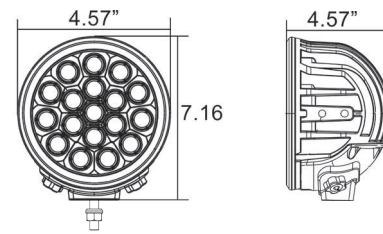

**6.7" FORM FACTOR
HID REPLACEMENT**

EXTENDED WARRANTY