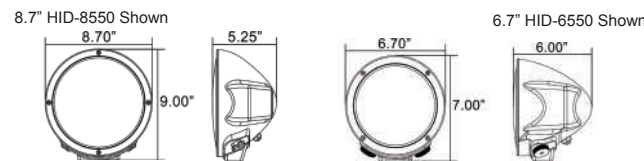

HID SERIES

KEY FEATURES

- Euro Beam Models Are E-Mark Approved
- Weatherproof Deutsch Connector
- Internal Ballast and Starter
- Plug and Play Harness
- Knurled Aiming Knobs
- Covers Available