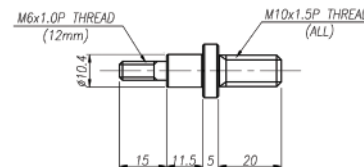

XIL-PEMC Shown

**TUBE FRAME MOUNTS**

**KEY FEATURES**

- Machined Billet 6061 Aluminum
- Includes All Mounting Hardware
- Laser Engraved Vision X Logo
- Sold In Pairs

**END CAP MOUNTS**

**KEY FEATURES**

- End Cap Mounting for LED Light Bars
- Sold In Pairs