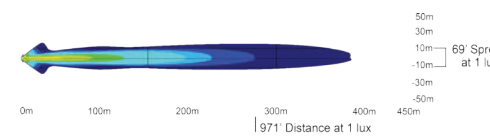

12" XPI-6 Straight Beam