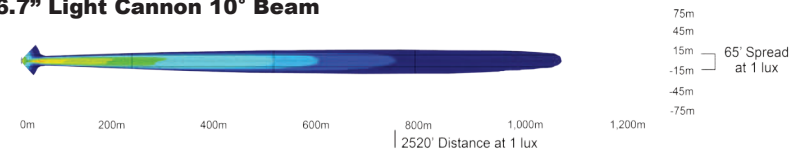

6.7" Light Cannon 10° Beam