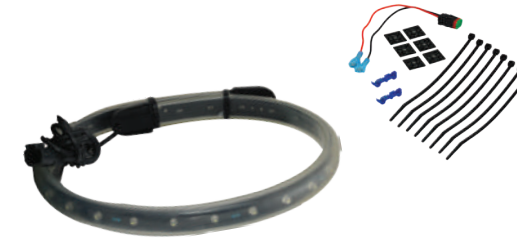

HIL-TRUCK3W Shown

LIGHT MODELS

ITEM #	PART #	LENGTH	INCLUDES	INPUT VOLTAGE
HIL-TRUCK3W	4008885	3.00'	6 Mounting Taps 8 Zip Ties	12V DC
HIL-TRUCK4W	4008892	4.00'	2 Power Taps 1 Power Connector 1 LED Light