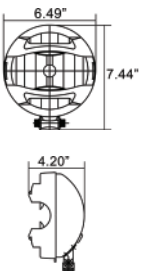

6" HALOGEN

KEY FEATURES

- Superwhite Bulb for Improved Performance
- Adjustable Single Stainless Stud Mount
- Wiring Harness Included
- Sold As Pair