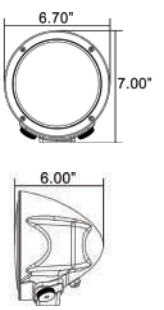

6.7" HALOGEN

KEY FEATURES

- Oversized Glass Bulb With Heavy Duty Filament
- Euro Beam Model E-Mark Approved
- Upgradable to HID