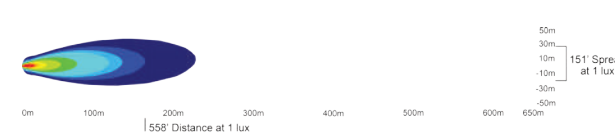

BRIGHTEST LED BAR ON THE MARKET
EXTENDED WARRANTY

IRIS REFLECTORS FOR ULTIMATE DISTANCE
EXTENDED WARRANTY

**END CAP MOUNTS AVAILABLE
SEE PAGE 36**

XMITTER PRIME XTREME

KEY FEATURES

- 5 Watt LED for Powerful Distance and Output
- Integrated Electronic Thermal Management
- Billet Clamp Tube Frame Mounts Available
- Extruded 6061 Aluminum Housing
- Advanced Heat Sink Design
- Dimming Capability

XPI

KEY FEATURES

- 5 Watt LED for Ultimate Distance and Output
- IRIS Reflector for Further Beam Penetration
- Dual Mounting: Bottom Feet or End Mount
- New Lifespan-Boosting Heat Sink Design

ISOLUX CHARTS

40° Beam

LIGHT MODELS

ITEM #	PART #	BEAM	LEDS	LENGTH	RAW LUMENS	EFFECTIVE LUMENS	INPUT VOLTS	WATTS	AMP DRAW
XIL-PX610	9117409	10°	6	4.70"	2,958 lm	2,070 lm	9-32V DC	30	2.5A
XIL-PX640	9117492	40°	6	4.70"	2,958 lm	2,070 lm	9-32V DC	30	2.5A
XIL-PX1210	9115603	10°	12	7.90"	5,916 lm	4,141 lm	9-32V DC	60	5A
XIL-PX1240	9115696	40°	12	7.90"	5,916 lm	4,141 lm	9-32V DC	60	5A
XIL-PX1810	9115788	10°	18	11.10"	8,874 lm	6,211 lm	9-32V DC	90	7.5A
XIL-PX1840	9115870	40°	18	11.10"	8,874 lm	6,211 lm	9-32V DC	90	7.5A
XIL-PX3010	9116860	10°	30	17.50"	14,790 lm	10,353 lm	9-32V DC	150	12.5A
XIL-PX3040	9116952	40°	30	17.50"	14,790 lm	10,353 lm	9-32V DC	150	12.5A
XIL-PX3610	9117041	10°	36	20.60"	17,748 lm	12,423 lm	9-32V DC	180	15A
XIL-PX3640	9117133	40°	36	20.60"	17,748 lm	12,423 lm	9-32V DC	180	15A
XIL-PX5410	9117225	10°	54	30.20"	26,622 lm	18,635 lm	9-32V DC	270	22.5A
XIL-PX5440	9117317	40°	54	30.20"	26,622 lm	18,635 lm	9-32V DC	270	22.5A
XIL-PX7210	9117584	10°	72	39.80"	35,496 lm	24,847 lm	9-32V DC	360	30A
XIL-PX7240	9117676	40°	72	39.80"	35,496 lm	24,847 lm	9-32V DC	360	30A
XIL-PX9010	9887036	10°	90	49.37"	44,370 lm	31,059 lm	9-32V DC	450	37.5A
XIL-PX9040	9887043	40°	90	49.37"	44,370 lm	31,059 lm	9-32V DC	450	37.5A