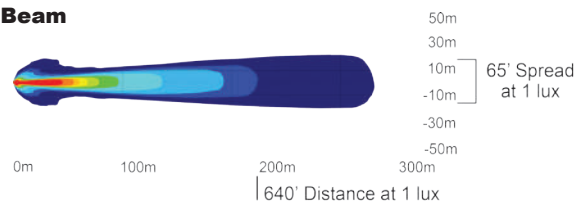

ISOLUX CHARTS

10° Beam