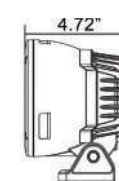

LONG RANGE LED CANNON
EXTENDED WARRANTY

8.7"
3280' Usable Light
90 Watt LED

6.7"
2500' Usable Light
50 Watt LED

4.5"
1000' Usable Light
25 Watt LED

LED LIGHT CANNONS
KEY FEATURES

- Snap On Covers Change Beam Patterns
- 10° Beam Provides Superior Distance
- 25/50/90 Watt Luminus Premium LED
- Ultra Lightweight Hybrid Construction
- Ideal for Bumper or A Pillar Mounting
- Single Bolt Mounting

See Page 38-39 for Full Lineup of Light Cannon Covers

LIGHT MODELS

ITEM #	PART #	# OF LIGHTS	WEIGHT	RAW LUMENS	EFFECTIVE LUMENS	INPUT VOLTS	WATTS	AMP DRAW
CTL-CPZ110	9150970	1	2.02 lb	2,500 lm	1,750 lm	9-32V	25	2.08A
CTL-CPZ110KIT	9151069	2	4.04 lb	5,000 lm	3,500 lm	9-32V	25	4.17A
CTL-CPZ610	9888538	1	5.51 lb	3,200 lm	2,240 lm	9-32V	50	4.17A
CTL-CPZ610KIT	9888545	2	11.02 lb	6,400 lm	4,480 lm	9-32V	50	8.34A
CTL-CPZ810	9890852	1	10.36 lb	5,800 lm	4,060 lm	9-32V	90	7.5A
CTL-CPZ810KIT	9890074	2	20.72 lb	11,600 lm	8,120 lm	9-32V	90	15A

ISOLUX CHARTS

4.5" Light Cannon 10° Beam

6.7" Light Cannon 10° Beam

8.7" Light Cannon 10° Beam

SNAP ON COVERS

The new Light Cannon Series LED lights are completely customizable with the line of snap-on filters to quickly swap beam patterns for changing conditions on or off the road. Spot, Euro, Flood, Wide Flood and Elliptical cover filters are available in multiple colors make the Light Cannon 20 lights in 1.

20 LIGHTS IN 1

RED COVERS
Red Covers cut through dust in the air by reducing the glare of blue light waves back at the driver

BLUE COVERS
Blue Covers increase beam distance when used on snow-covered roads by reflecting the blue light off the snow to extend the beam

YELLOW COVERS
Yellow Covers effectively penetrate fog by eliminating blue light waves which glare back at the driver