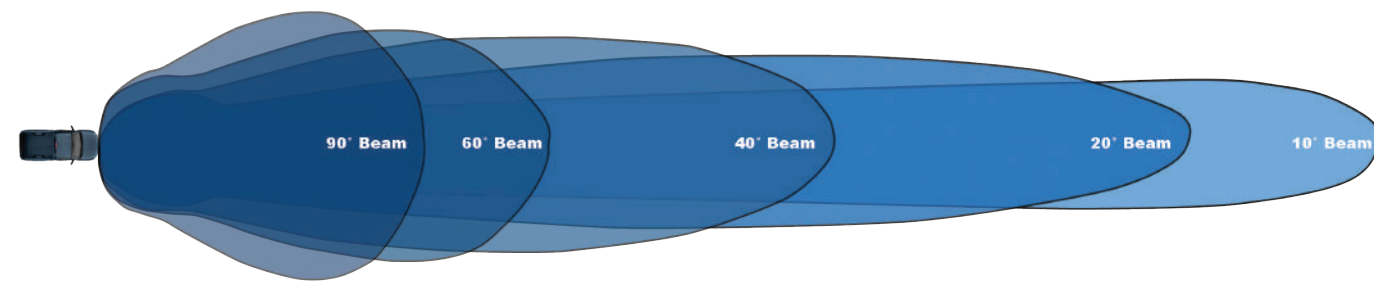

BEAM PATTERNS