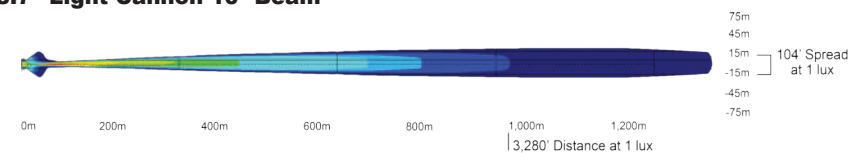

**ISOLUX CHARTS**

**4.5" Light Cannon 10° Beam**

**6.7" Light Cannon 10° Beam**

**8.7" Light Cannon 10° Beam**

**SNAP ON COVERS**

The new Light Cannon Series LED lights are completely customizable with the line of snap-on filters to quickly swap beam patterns for changing conditions on or off the road. Spot, Euro, Flood, Wide Flood and Elliptical cover filters are available in multiple colors make the Light Cannon 20 lights in 1.