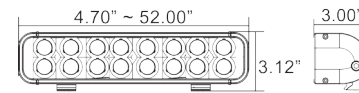

**END CAP MOUNTS AVAILABLE
SEE PAGE 36**