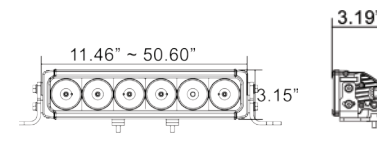

IRIS REFLECTORS FOR ULTIMATE DISTANCE
EXTENDED WARRANTY

12" XPI-6 Shown

**END CAP MOUNTS AVAILABLE
SEE PAGE 36**