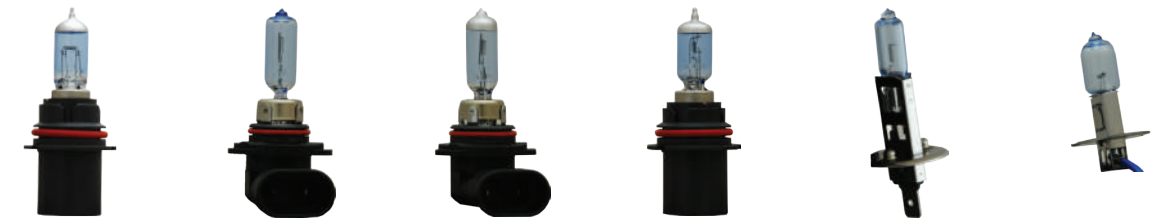

D PREMIUM SERIES

VX-D9004	VX-D9005	VX-D9006	VX-D9007	VX-DH1	VX-DH3
• Dual Filament • Headlight Bulb • 45/65 Watt	• Single Filament • Headlight Bulb • 65 Watt	• Single Filament • Fog Light Bulb • 55 Watt	• Dual Filament • Headlight Bulb • 55/65 Watt	• Single Filament • Headlight Bulb • 55 Watt	• Single Filament • Headlight Bulb • 66 Watt

VX-DH4	VX-DH7	VX-DH10	VX-DH11	VX-DH13
• Dual Filament • Headlight Bulb • 55/60 Watt	• Single Filament • Headlight Bulb • 55 Watt	• Single Filament • Headlight Bulb • 42 Watt	• Single Filament • Headlight Bulb • 55 Watt	• Dual Filament • Headlight Bulb • 55/60 Watt