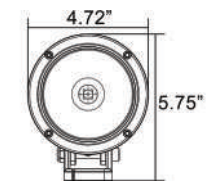

LONG RANGE LED CANNON
EXTENDED WARRANTY

8.7"
3280' Usable Light
90 Watt LED

6.7"
2500' Usable Light
50 Watt LED

4.5"
1000' Usable Light
25 Watt LED

LED LIGHT CANNONS
KEY FEATURES

- Snap On Covers Change Beam Patterns
- 10° Beam Provides Superior Distance
- 25/50/90 Watt Luminus Premium LED
- Ultra Lightweight Hybrid Construction
- Ideal for Bumper or A Pillar Mounting
- Single Bolt Mounting

See Page 38-39 for Full Lineup of Light Cannon Covers

LIGHT MODELS

ITEM #	PART #	# OF LIGHTS	WEIGHT	RAW LUMENS	EFFECTIVE LUMENS	INPUT VOLTS	WATTS	AMP DRAW
CTL-CPZ110	9150970	1	2.02 lb	2,500 lm	1,750 lm	9-32V	25	2.08A
CTL-CPZ110KIT	9151069	2	4.04 lb	5,000 lm	3,500 lm	9-32V	25	4.17A
CTL-CPZ610	9888538	1	5.51 lb	3,200 lm	2,240 lm	9-32V	50	4.17A
CTL-CPZ610KIT	9888545	2	11.02 lb	6,400 lm	4,480 lm	9-32V	50	8.34A
CTL-CPZ810	9890852	1	10.36 lb	5,800 lm	4,060 lm	9-32V	90	7.5A
CTL-CPZ810KIT	9890074	2	20.72 lb	11,600 lm	8,120 lm	9-32V	90	15A

ISOLUX CHARTS

4.5" Light Cannon 10° Beam

6.7" Light Cannon 10° Beam

8.7" Light Cannon 10° Beam

SNAP ON COVERS

The new Light Cannon Series LED lights are completely customizable with the line of snap-on filters to quickly swap beam patterns for changing conditions on or off the road. Spot, Euro, Flood, Wide Flood and Elliptical cover filters are available in multiple colors make the Light Cannon 20 lights in 1.

20 LIGHTS IN 1

RED COVERS
Red Covers cut through dust in the air by reducing the glare of blue light waves back at the driver

BLUE COVERS
Blue Covers increase beam distance when used on snow-covered roads by reflecting the blue light off the snow to extend the beam

YELLOW COVERS
Yellow Covers effectively penetrate fog by eliminating blue light waves which glare back at the driver