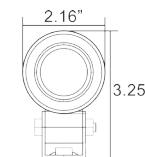

XIL-SP110 Shown

MINI SOLO

KEY FEATURES

- Highest Light Output Per Cubic Inch On The Market
- Available Omni-Link Connects 3 Pods Together
- Radial Fins Optimize Heat Dissipation
- Weatherproof Deutsch Connector
- Die-Cast Aluminum Housing
- Polycarbonate Lens