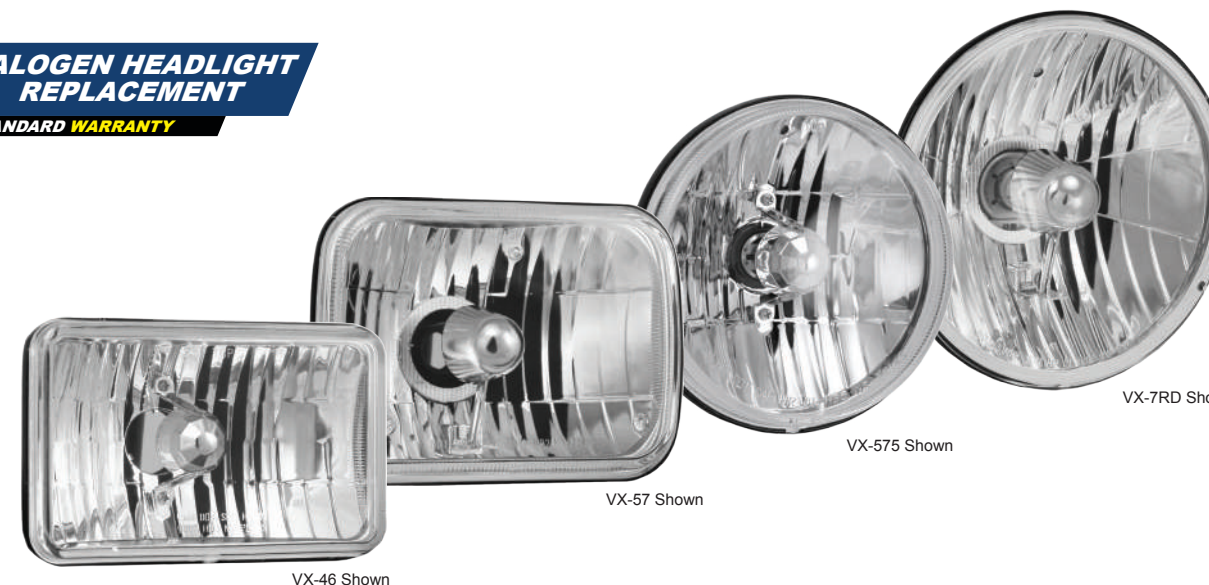

HALOGEN HEADLIGHT REPLACEMENT

STANDARD WARRANTY

VX-46 Shown

VX-57 Shown

VX-575 Shown

VX-7RD Shown

LED SEALED BEAMS

KEY FEATURES

- Fits on Jeeps, Classic Cars and Motorcycles
- Multiple Wiring Connectors Available
- Polycarbonate Lens for Durability
- DOT Approved Lighting Fixture
- Halo LED Ring