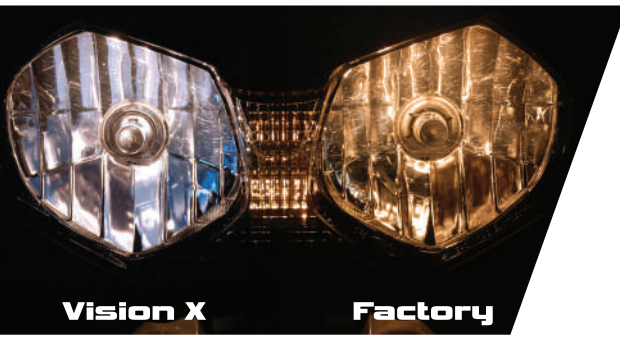

HALOGEN HEADLIGHT BULBS
STANDARD WARRANTY

HEADLIGHT BULBS

KEY FEATURES

- Superwhite Beam Creates Natural White Light
- Increase Brightness 30% Over Factory Bulbs
- Better Depth Perception & Less Eye Fatigue
- 25% Further Distance Over Factory Bulbs
- Plug-and-Play Bulbs Into Factory Plug

BULB MODELS

ITEM #	PART #	WATTS	COLOR TEMPERATURE	APPROVAL
VX-D9004	4001527	45/65 Watt	4300K	DOT, E Mark
VX-D9005	4001534	65 Watt	4300K	DOT, E Mark
VX-D9006	4001558	55 Watt	4300K	DOT, E Mark
VX-D9007	4001572	55/65 Watt	4300K	DOT, E Mark
VX-DH1	4001589	55 Watt	4300K	DOT, E Mark
VX-DH3	4001596	66 Watt	4300K	DOT, E Mark
VX-DH4	4001602	55/60 Watt	4300K	DOT, E Mark
VX-DH7	4001619	55 Watt	4300K	DOT, E Mark
VX-DH10	4001633	42 Watt	4300K	DOT, E Mark
VX-DH11	4001657	55 Watt	4300K	DOT, E Mark
VX-DH13	4001664	55/60 Watt	4300K	DOT, E Mark

D PREMIUM SERIES

VX-D9004	VX-D9005	VX-D9006	VX-D9007	VX-DH1	VX-DH3
• Dual Filament • Headlight Bulb • 45/65 Watt	• Single Filament • Headlight Bulb • 65 Watt	• Single Filament • Fog Light Bulb • 55 Watt	• Dual Filament • Headlight Bulb • 55/65 Watt	• Single Filament • Headlight Bulb • 55 Watt	• Single Filament • Headlight Bulb • 66 Watt

VX-DH4	VX-DH7	VX-DH10	VX-DH11	VX-DH13
• Dual Filament • Headlight Bulb • 55/60 Watt	• Single Filament • Headlight Bulb • 55 Watt	• Single Filament • Headlight Bulb • 42 Watt	• Single Filament • Headlight Bulb • 55 Watt	• Dual Filament • Headlight Bulb • 55/60 Watt

FOUL WEATHER AND FOG LAMPS
STANDARD WARRANTY

VX-2 FOG LIGHT

KEY FEATURES

- 5" x 2" Foul Weather Lamp
- Die-Cast Aluminum Housing
- Wiring Harness Included
- Sold As Pair

VX-L3 FOG LIGHT

KEY FEATURES

- 3" Round Foul Weather Lamp
- Die-Cast Aluminum Housing
- Wiring Harness Included
- Sold As Pair

VX-F55 FOG LIGHT

KEY FEATURES