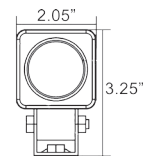

SOLSTICE SOLO

KEY FEATURES

- Combine Multiple Lights Together With Omni-Link
- Less Than 1 Amp Power Consumption
- As Much Light As A Car Headlight
- Adjustable Mounting Bracket
- Polycarbonate Lens

Flush Mount Available
XIL-SFLUSH

COMPACT HOUSING POD LIGHTING

EXTENDED WARRANTY

SOLSTICE PRIME SOLO

KEY FEATURES

- Integrated Electronic Thermal Management
- Next Gen LED Driven To 90% Efficiency
- Radial Fins Optimize Heat Dissipation
- Die-Cast 6061 Aluminum Housing
- Polycarbonate Lens
- Dimming Capability

MINI SOLO

KEY FEATURES

- Highest Light Output Per Cubic Inch On The Market
- Available Omni-Link Connects 3 Pods Together
- Radial Fins Optimize Heat Dissipation
- Weatherproof Deutsch Connector
- Die-Cast Aluminum Housing
- Polycarbonate Lens

ISOLUX CHARTS

10° Narrow Beam Solstice Prime

10° Narrow Beam Solo

10° Narrow Beam Mini Solo

30° Wide Beam Solstice Prime

20° Narrow Beam Solo

40° Narrow Beam Mini Solo

30/65° Elliptical Beam Solstice Prime

40° Medium Beam Solo

60° Medium Beam Mini Solo

LIGHT MODELS