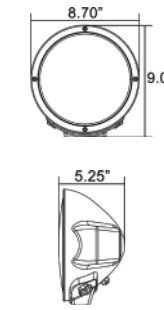

8.7" HALOGEN

KEY FEATURES

- Oversized Glass Bulb With Heavy Duty Filament
- Euro Beam Model E-Mark Approved
- Upgradable to HID

LIGHT MODELS

ITEM #	PART #	BEAM PATTERN	DIAMETER	DEPTH	RAW LUMENS	WATTS	AMP DRAW
VX-6510	4000636	Euro	6.70"	6.00"	1,800 lm	100	8.33A
VX-6511	4000650	Flood	6.70"	6.00"	1,800 lm	100	8.33A
VX-6512	4000674	Spot	6.70"	6.00"	1,800 lm	100	8.33A
VX-8510	4000698	Euro	8.70"	5.25"	1,800 lm	100	8.33A
VX-8512	4000711	Spot	8.70"	5.25"	1,800 lm	100	8.33A