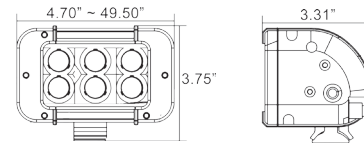

**VISION X LED LIGHT BARS**

**POWERFUL DISTANCE**

12" XIL-PX1810 Shown

**BRIGHTEST LED BAR ON THE MARKET**  
 EXTENDED WARRANTY

**IRIS REFLECTORS FOR ULTIMATE DISTANCE**  
 EXTENDED WARRANTY

12" XPI-6 Shown