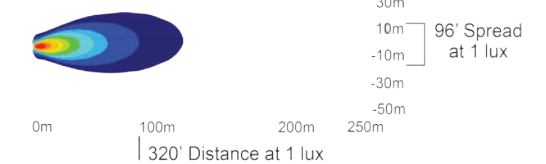

**ISOLUX CHARTS**

10° Beam

40° Beam

**TRANSPORTER**

**KEY FEATURES**

- 9, 12 and 18 LED Configurations Available
- Protective & Colored PC Covers Available
- Great Distance With Smooth Pattern
- Extruded 6061 Aluminum Housing
- Advanced Heat Sink Design
- Dimming Capability