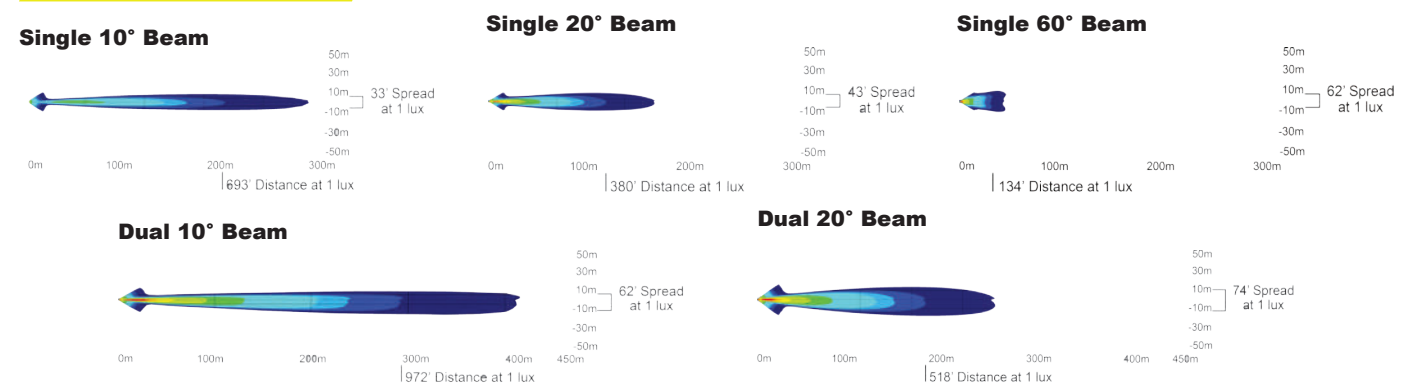

ISOLUX CHARTS

LIGHT MODELS

ITEM #	PART #	BEAM	QTY	SHAPE	HOUSING	RAW LUMENS	EFFECTIVE LUMENS	INPUT VOLTS	WATTS	AMP DRAW
XIL-OP210	9124605	10°	1	Square	Black	1,720 lm	1,204 lm	12-32V	20	1.67A
XIL-OP210C	9124698	10°	1	Square	Chrome	1,720 lm	1,204 lm	12-32V	20	1.67A
XIL-OP210W	9124964	10°	1	Square	White	1,720 lm	1,204 lm	12-32V	20	1.67A
XIL-OP210KIT	9125053	10°	2	Square	Black	3,440 lm	2,408 lm	12-32V	40	3.34A
XIL-OP220	9139548	20°	1	Square	Black	1,720 lm	1,204 lm	12-32V	20	1.67A
XIL-OP220C	9166636	20°	1	Square	Chrome	1,720 lm	1,204 lm	12-32V	20	1.67A
XIL-OP220W	9139630	20°	1	Square	White	1,720 lm	1,204 lm	12-32V	20	1.67A
XIL-OP220KIT	9137834	20°	2	Square	Black	3,440 lm	2,408 lm	12-32V	40	3.34A
XIL-OP260	9136660	60°	1	Square	Black	1,720 lm	1,204 lm	12-32V	20	1.67A
XIL-OP260C	9159348	60°	1	Square	Chrome	1,720 lm	1,204 lm	12-32V	20	1.67A
XIL-OP260W	9139722	60°	1	Square	White	1,720 lm	1,204 lm	12-32V	20	1.67A
XIL-OP260KIT	9137742	60°	2	Square	Black	3,440 lm	2,408 lm	12-32V	40	3.34A
XIL-OP110	9123882	10°	1	Square	Black	860 lm	602 lm	12-32V	10	0.83A
XIL-OP110C	9124247	10°	1	Square	Chrome	860 lm	602 lm	12-32V	10	0.83A
XIL-OP110W	9124513	10°	1	Square	White	860 lm	602 lm	12-32V	10	0.83A
XIL-OP110KIT	9124421	10°	2	Square	Black	1,720 lm	1,204 lm	12-32V	20	1.67A
XIL-OP120	9130002	20°	1	Square	Black	860 lm	602 lm	12-32V	10	0.83A
XIL-OP120C	9139098	20°	1	Square	Chrome	860 lm	602 lm	12-32V	10	0.83A
XIL-OP120W	9139005	20°	1	Square	White	860 lm	602 lm	12-32V	10	0.83A
XIL-OP120KIT	9138015	20°	2	Square	Black	1,720 lm	1,204 lm	12-32V	20	1.67A
XIL-OP160	9124063	60°	1	Square	Black	860 lm	602 lm	12-32V	10	0.83A
XIL-OP160C	9139272	60°	1	Square	Chrome	860 lm	602 lm	12-32V	10	0.83A
XIL-OP160W	9139364	60°	1	Square	White	860 lm	602 lm	12-32V	10	0.83A
XIL-OP160KIT	9137926	60°	2	Square	Black	1,720 lm	1,204 lm	12-32V	20	1.67A
XIL-OPR110	9140896	10°	1	Round	Black	860 lm	602 lm	12-32V	10	0.83A
XIL-OPR110C	9149080	10°	1	Round	Chrome	860 lm	602 lm	12-32V	10	0.83A
XIL-OPR110W	9149172	10°	1	Round	White	860 lm	602 lm	12-32V	10	0.83A
XIL-OPR110KIT	9141251	10°	2	Round	Black	1,720 lm	1,204 lm	12-32V	20	1.67A
XIL-OPR120	9141077	20°	1	Round	Black	860 lm	602 lm	12-32V	10	0.83A
XIL-OPR120C	9149264	20°	1	Round	Chrome	860 lm	602 lm	12-32V	10	0.83A
XIL-OPR120W	9149356	20°	1	Round	White	860 lm	602 lm	12-32V	10	0.83A
XIL-OPR120KIT	9141343	20°	2	Round	Black	1,720 lm	1,204 lm	12-32V	20	1.67A
XIL-OPR160	9141169	60°	1	Round	Black	860 lm	602 lm	12-32V	10	0.83A
XIL-OPR160C	9149448	60°	1	Round	Chrome	860 lm	602 lm	12-32V	10	0.83A
XIL-OPR160W	9149530	60°	1	Round	White	860 lm	602 lm	12-32V	10	0.83A
XIL-OPR160KIT	9141435	60°	2	Round	Black	1,720 lm	1,204 lm	12-32V	20	1.67A