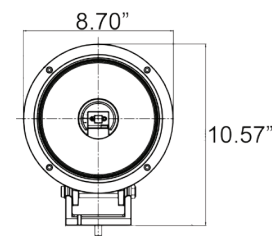

LONG RANGE LED CANNON
EXTENDED WARRANTY

8.7"
3280' Usable Light
90 Watt LED

6.7"
2500' Usable Light
50 Watt LED

4.5"
1000' Usable Light
25 Watt LED

LED LIGHT CANNONS
KEY FEATURES

- Snap On Covers Change Beam Patterns
- 10° Beam Provides Superior Distance
- 25/50/90 Watt Luminus Premium LED
- Ultra Lightweight Hybrid Construction
- Ideal for Bumper or A Pillar Mounting
- Single Bolt Mounting

See Page 38-39 for Full Lineup of Light Cannon Covers

LIGHT MODELS

ITEM #	PART #	# OF LIGHTS	WEIGHT	RAW LUMENS	EFFECTIVE LUMENS	INPUT VOLTS	WATTS	AMP DRAW
CTL-CPZ110	9150970	1	2.02 lb	2,500 lm	1,750 lm	9-32V	25	2.08A
CTL-CPZ110KIT	9151069	2	4.04 lb	5,000 lm	3,500 lm	9-32V	25	4.17A
CTL-CPZ610	9888538	1	5.51 lb	3,200 lm	2,240 lm	9-32V	50	4.17A
CTL-CPZ610KIT	9888545	2	11.02 lb	6,400 lm	4,480 lm	9-32V	50	8.34A
CTL-CPZ810	9890852	1	10.36 lb	5,800 lm	4,060 lm	9-32V	90	7.5A
CTL-CPZ810KIT	9890074	2	20.72 lb	11,600 lm	8,120 lm	9-32V	90	15A

ISOLUX CHARTS

4.5" Light Cannon 10° Beam

6.7" Light Cannon 10° Beam

8.7" Light Cannon 10° Beam

SNAP ON COVERS

The new Light Cannon Series LED lights are completely customizable with the line of snap-on filters to quickly swap beam patterns for changing conditions on or off the road. Spot, Euro, Flood, Wide Flood and Elliptical cover filters are available in multiple colors make the Light Cannon 20 lights in 1.

20 LIGHTS IN 1

RED COVERS
Red Covers cut through dust in the air by reducing the glare of blue light waves back at the driver

BLUE COVERS
Blue Covers increase beam distance when used on snow-covered roads by reflecting the blue light off the snow to extend the beam

YELLOW COVERS
Yellow Covers effectively penetrate fog by eliminating blue light waves which glare back at the driver