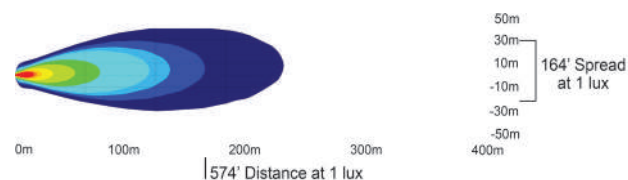

18 LED 40° Beam