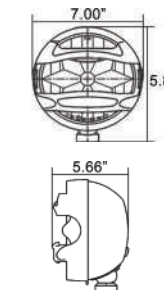

8" HALOGEN

KEY FEATURES

- Superwhite Bulb for Improved Performance
- Adjustable Single Stainless Stud Mount
- Wiring Harness Included
- Sold As Pair

LIGHT MODELS

ITEM #	PART #	BEAM PATTERN	HOUSING COLOR	INCLUDES	DIAMETER	DEPTH	WATTS	AMP DRAW
VX-6010	4000414	Euro	Black	Black X Cover	6.49"	4.20"	100	8.33A
VX-6010C	4000421	Euro	Chrome	Black X Cover	6.49"	4.20"	100	8.33A
VX-T9000B	4000537	Euro	Black	X Rock Guard	6.49"	4.20"	100	8.33A
VX-8010C	4000445	Euro	Chrome	X Rock Guard	7.00"	5.66"	100	8.33A