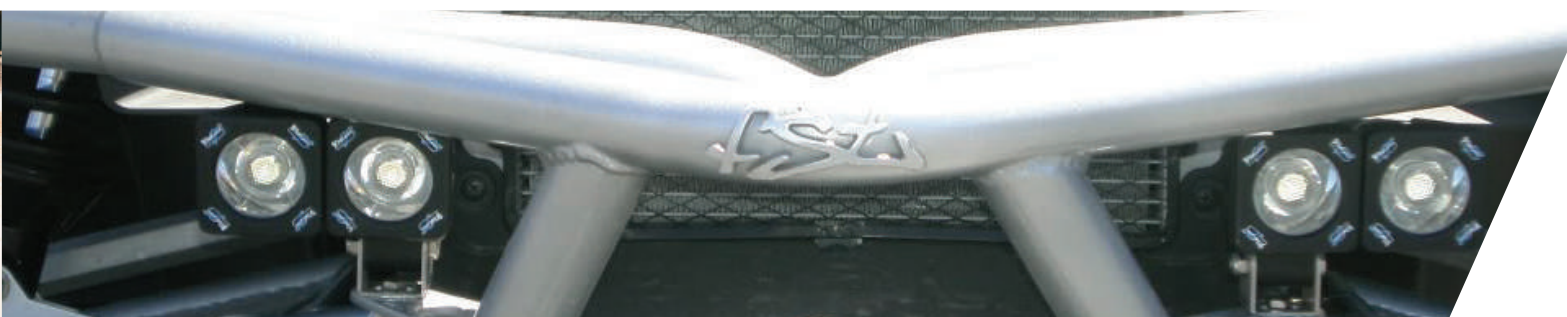

SOLSTICE SOLO

KEY FEATURES

- Combine Multiple Lights Together With Omni-Link
- Less Than 1 Amp Power Consumption
- As Much Light As A Car Headlight
- Adjustable Mounting Bracket
- Polycarbonate Lens

COMPACT HOUSING POD LIGHTING

EXTENDED WARRANTY

SOLSTICE PRIME SOLO

KEY FEATURES

- Integrated Electronic Thermal Management
- Next Gen LED Driven To 90% Efficiency
- Radial Fins Optimize Heat Dissipation
- Die-Cast 6061 Aluminum Housing
- Polycarbonate Lens
- Dimming Capability

MINI SOLO

KEY FEATURES

- Highest Light Output Per Cubic Inch On The Market
- Available Omni-Link Connects 3 Pods Together
- Radial Fins Optimize Heat Dissipation
- Weatherproof Deutsch Connector
- Die-Cast Aluminum Housing
- Polycarbonate Lens

ISOLUX CHARTS

10° Narrow Beam Solstice Prime

10° Narrow Beam Solo

10° Narrow Beam Mini Solo

30° Wide Beam Solstice Prime

20° Narrow Beam Solo

40° Narrow Beam Mini Solo

30/65° Elliptical Beam Solstice Prime

40° Medium Beam Solo

60° Medium Beam Mini Solo

LIGHT MODELS