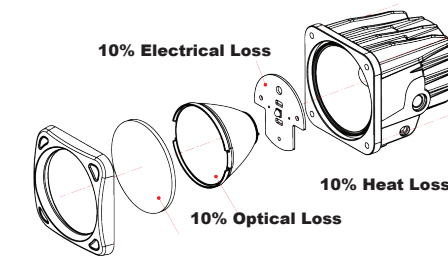

Measuring Lux

On Vision X lux charts, the different colors within a light's beam on the lux chart correlates to a different lux level at that distance from the source, according to the colors shown.