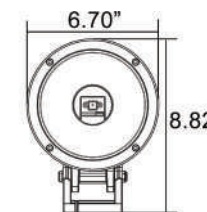

LONG RANGE LED CANNON
EXTENDED WARRANTY

8.7"
3280' Usable Light
90 Watt LED

6.7"
2500' Usable Light
50 Watt LED

4.5"
1000' Usable Light
25 Watt LED

LED LIGHT CANNONS
KEY FEATURES

- Snap On Covers Change Beam Patterns
- 10° Beam Provides Superior Distance
- 25/50/90 Watt Luminus Premium LED
- Ultra Lightweight Hybrid Construction
- Ideal for Bumper or A Pillar Mounting
- Single Bolt Mounting

See Page 38-39 for Full Lineup of Light Cannon Covers

LIGHT MODELS

ITEM #	PART #	# OF LIGHTS	WEIGHT	RAW LUMENS	EFFECTIVE LUMENS	INPUT VOLTS	WATTS	AMP DRAW
CTL-CPZ110	9150970	1	2.02 lb	2,500 lm	1,750 lm	9-32V	25	2.08A
CTL-CPZ110KIT	9151069	2	4.04 lb	5,000 lm	3,500 lm	9-32V	25	4.17A
CTL-CPZ610	9888538	1	5.51 lb	3,200 lm	2,240 lm	9-32V	50	4.17A
CTL-CPZ610KIT	9888545	2	11.02 lb	6,400 lm	4,480 lm	9-32V	50	8.34A
CTL-CPZ810	9890852	1	10.36 lb	5,800 lm	4,060 lm	9-32V	90	7.5A
CTL-CPZ810KIT	9890074	2	20.72 lb	11,600 lm	8,120 lm	9-32V	90	15A

ISOLUX CHARTS

4.5" Light Cannon 10° Beam

6.7" Light Cannon 10° Beam

8.7" Light Cannon 10° Beam

SNAP ON COVERS

The new Light Cannon Series LED lights are completely customizable with the line of snap-on filters to quickly swap beam patterns for changing conditions on or off the road. Spot, Euro, Flood, Wide Flood and Elliptical cover filters are available in multiple colors make the Light Cannon 20 lights in 1.

20 LIGHTS IN 1

RED COVERS
Red Covers cut through dust in the air by reducing the glare of blue light waves back at the driver

BLUE COVERS
Blue Covers increase beam distance when used on snow-covered roads by reflecting the blue light off the snow to extend the beam

YELLOW COVERS
Yellow Covers effectively penetrate fog by eliminating blue light waves which glare back at the driver