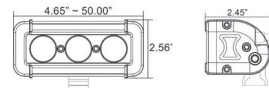

**END CAP MOUNTS AVAILABLE
SEE PAGE 36**

**THE ORIGINAL LED BAR
TRUSTED EVERYWHERE**
EXTENDED WARRANTY