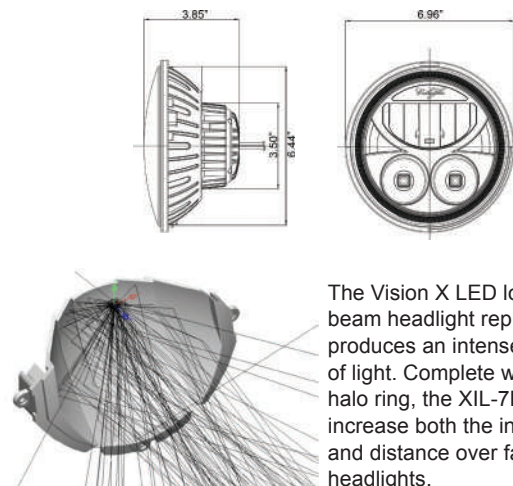

LED HEADLIGHT REPLACEMENT

EXTENDED WARRANTY

The Vision X LED low/high beam headlight replacement produces an intense blanket of light. Complete with a LED halo ring, the XIL-7RD will increase both the intensity and distance over factory headlights.