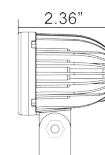

XIL-SP110 Shown

MINI SOLO

KEY FEATURES

- Highest Light Output Per Cubic Inch On The Market
- Available Omni-Link Connects 3 Pods Together
- Radial Fins Optimize Heat Dissipation
- Weatherproof Deutsch Connector
- Die-Cast Aluminum Housing
- Polycarbonate Lens