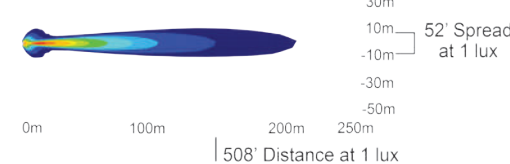

ISOLUX CHARTS

10° Beam