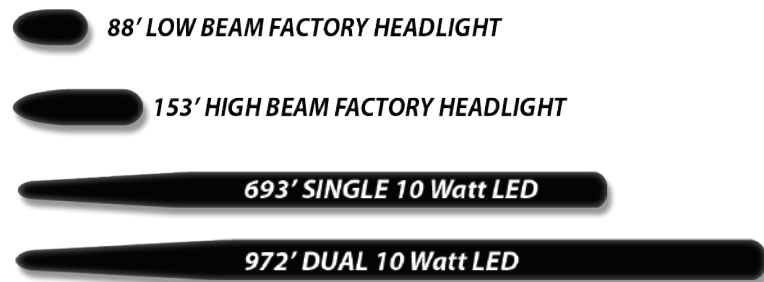

VEHICLE SPECIFIC

Fog Light Replacement

With 7 times the distance of a standard headlight, the Optimus Single Rounds and Square models are perfect fog light replacements. Brackets and mounts are available for many popular makes and models.

See Pages 22-25 for Vehicle Specific Brackets

OPTIMUS KITS:
(2) 10° NARROW BEAM
OPTIMUS, WIRING
HARNESS