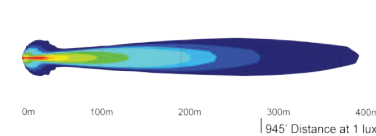

ISOLUX CHARTS

10° Beam