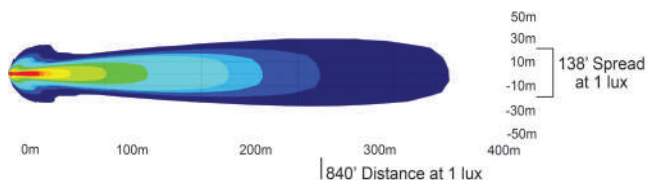

ISOLUX CHARTS

18 LED 10° Beam