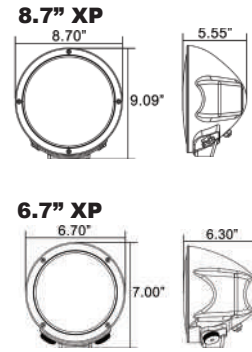

XP HID

KEY FEATURES

- 1200 Meters of Light for Unmatched Distance
- Reengineered Reflector and Lens
- All Internal Ballast and Starter
- Die-Cast Aluminum Housing
- Colored Covers Available
- Knurled Aiming Knobs

LIGHT MODELS

ITEM #	PART #	BEAM PATTERN	DIAMETER	DEPTH	RAW LUMENS	EFFECTIVE LUMENS	INPUT VOLTS	WATTS	AMP DRAW
HID-6552XP	4000483	Spot	6.70"	6.30"	5,000 lm	3,500 lm	9-32V DC	50	4.17A
HID-8550XP	9119922	Euro	8.70"	5.55"	5,000 lm	3,500 lm	9-32V DC	50	4.17A
HID-8552XP	4000490	Spot	8.70"	5.55"	5,000 lm	3,500 lm	9-32V DC	50	4.17A

HID SERIES

KEY FEATURES

- Euro Beam Models Are E-Mark Approved
- Weatherproof Deutsch Connector
- Internal Ballast and Starter
- Plug and Play Harness
- Knurled Aiming Knobs
- Covers Available

LIGHT MODELS

ITEM #	PART #	BEAM PATTERN	DIAMETER	DEPTH	RAW LUMENS	EFFECTIVE LUMENS	INPUT VOLTS	WATTS	AMP DRAW
HID-6500	4002821				3,500 lm	2,450 lm		35	2.92A
HID-6550	4003026	Euro	6.70"	6.00"	5,000 lm	3,500 lm	9-32V DC	50	4.17A
HID-6501	4002999				3,500 lm	2,450 lm		35	2.92A
HID-6551	4003064	Flood	6.70"	6.00"	5,000 lm	3,500 lm	9-32V DC	50	4.17A
HID-6502	4003002				3,500 lm	2,450 lm		35	2.92A
HID-6552	4003033	Spot	6.70"	6.00"	5,000 lm	3,500 lm	9-32V DC	50	4.17A
HID-8500	4002838				3,500 lm	2,450 lm		35	2.92A
HID-8550	4003071	Euro	8.70"	5.25"	5,000 lm	3,500 lm	9-32V DC	50	4.17A
HID-8502	4003057				3,500 lm	2,450 lm		35	2.92A
HID-8552	4003088	Spot	8.70"	5.25"	5,000 lm	3,500 lm	9-32V DC	50	4.17A

8.7" HALOGEN

KEY FEATURES

- Oversized Glass Bulb With Heavy Duty Filament
- Euro Beam Model E-Mark Approved
- Upgradable to HID

LIGHT MODELS