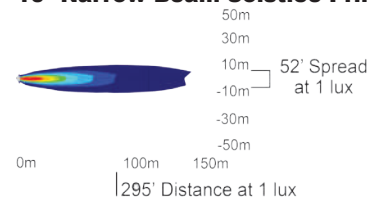

ISOLUX CHARTS

10° Narrow Beam Solstice Prime