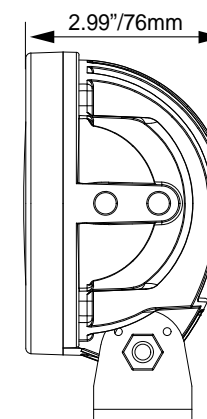

4.7" SQUARE

35W | 2.92A | 3,969 Lumens

ROUND MODEL

ITEM#	PART#	BEAM
XIL-UMX4010	4004719	10°
XIL-UMX4040	9118215	40°
XIL-UMX4060	9118307	60°