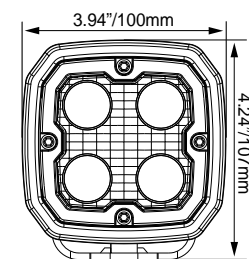

5.5" DURA 6

30W | 2.5A | 3,696 Lumens

DURA MINI MODEL

ITEM#	PART#	BEAM	LUMENS
DURA-M460	9895499	60°	2,000
DURA-M4M	9911649	10°,25°	4,230
DURA-M4MKIT	9911656	10°,25°	8,460

*20W MODEL

* KITS INCLUDE 2 LIGHTS + HARNESS

DURA 4 MODEL

ITEM#	PART#	BEAM	LUMENS
DURA-410	9891132	10°	2,112
DURA-410KIT	9891187	10°	4,224
DURA-440	9141619	40°	2,112
DURA-440A	9889917	40°	2,112
DURA-460	9141527	60°	2,112

* AMBER LED

* KITS INCLUDE 2 LIGHTS + HARNESS

DURA 6 MODEL

ITEM#	PART#	BEAM	LUMENS
DURA-610	9891125	10°	3,696
DURA-610KIT	9891309	10°	7,392
DURA-640	9888378	40°	3,696
DURA-660	9888385	60°	3,696

* KITS INCLUDE 2 LIGHTS + HARNESS