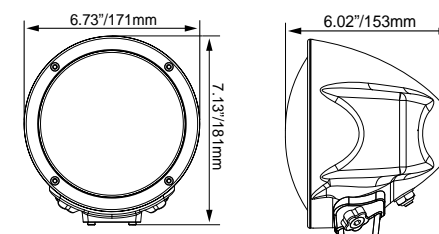

6.7" XP MODEL

ITEM#	PART#	LUMENS	DISTANCE	BEAM
HID-6552XP	4000483	5,000	3,280'	SPOT