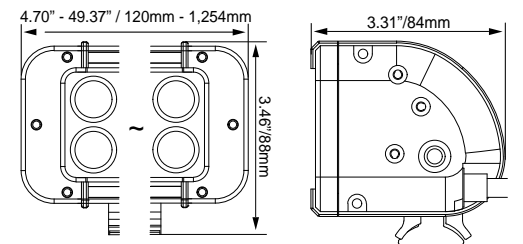

\*Also Available in **AMBER LED**

**SIZES : 5" | 8" | 11" | 18" | 20" | 30" | 40" | 50"**

**DIMMING CAPABILITIES**  
Every Xmitter Prime Xtreme bar comes standard with a dimmer wire that allows you control the intensity of the light.