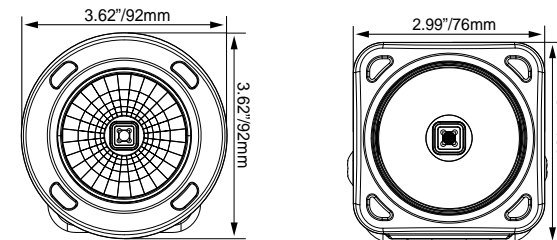

ROUND & SQUARE HALO MODEL