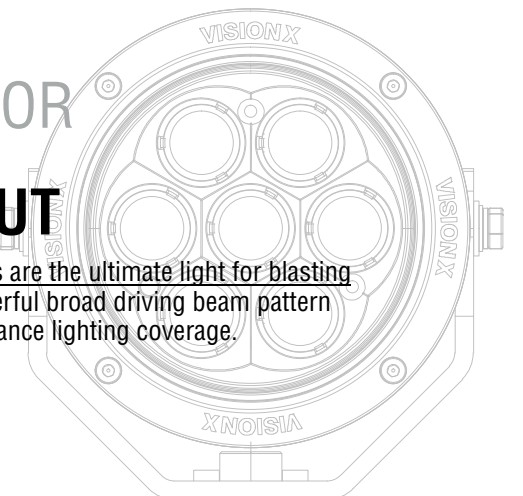

## CG2 LIGHT CANNON

- S E R I E S -

8.7" | 100W    6.7" | 70W    4.7" | 40W    3.7" | 10W    8.7" | 168W    6.7" | 126W    4.7" | 49W    3.7" | 21W

**THE  
2ND  
GENERATION  
IS HERE**

The most powerful & versatile off-road LED lighting system. From 3.7" to 8.7" sizes, each is available in a Long Distance or Multi-LED Full Beam version to shine the light exactly where you need it. The Day-White lighting color allows you to comfortably see the terrain over unmatched distances. The 25-Lights-In-One Cover system allows you to change light pattern and color to fit your driving environments. Lifetime Limited Warranty.

MULTI LED FOR  
**MAXIMUM  
LIGHT OUTPUT**

Multi-LED CG2 Light Cannons are the ultimate light for blasting through the night with a powerful broad driving beam pattern and outstanding medium distance lighting coverage.

**Beam/Color Changing**  
Polycarbonate Covers (See p.17)

SINGLE LED FOR  
**FOCUSED  
DISTANCE OUTPUT**

Single LED CG2 Light Cannons take lighting to uncharted territory with incomparable distances. The industry-leading Luminous Big Chip LED and Iris Reflector throws a violent blast of light that penetrates the night up to 3,500 feet. If you need superior distance from your lighting, this is the solution.