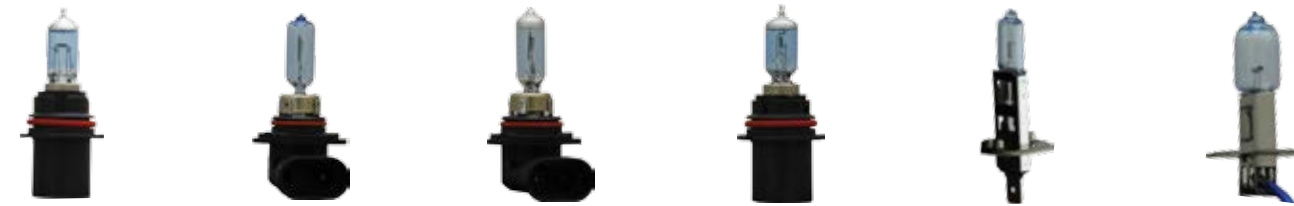

SEALED BEAM DIRECT REPLACEMENT

The Sealed Beam Housing are the perfect upgrade to your OEM headlight. The die-cast housing are constructed with a Borosilicate glass lens which provide a tougher alternative to the stock plastic lens. Coupled with the advanced multi-surface reflector, the Sealed Beam Headlight series are made to last.

*Bulb Not Included

ROUND MODEL			
ITEM#	PART#	SIZE	BULB TYPE
VX-7RD	4004047	7.0"	H4
VX-575	4004030	5.75"	9007

SQUARE MODEL			
ITEM#	PART#	SIZE	BULB TYPE
VX-57	4004023	5x7"	H4
VX-46	4004016	4x6"	9007

- VX-D9004 | 65/45W
- VX-D9005 | 65W
- VX-D9006 | 55W
- VX-D9007 | 65/55W
- VX-DH1 | 55W
- VX-DH3 | 60/66W