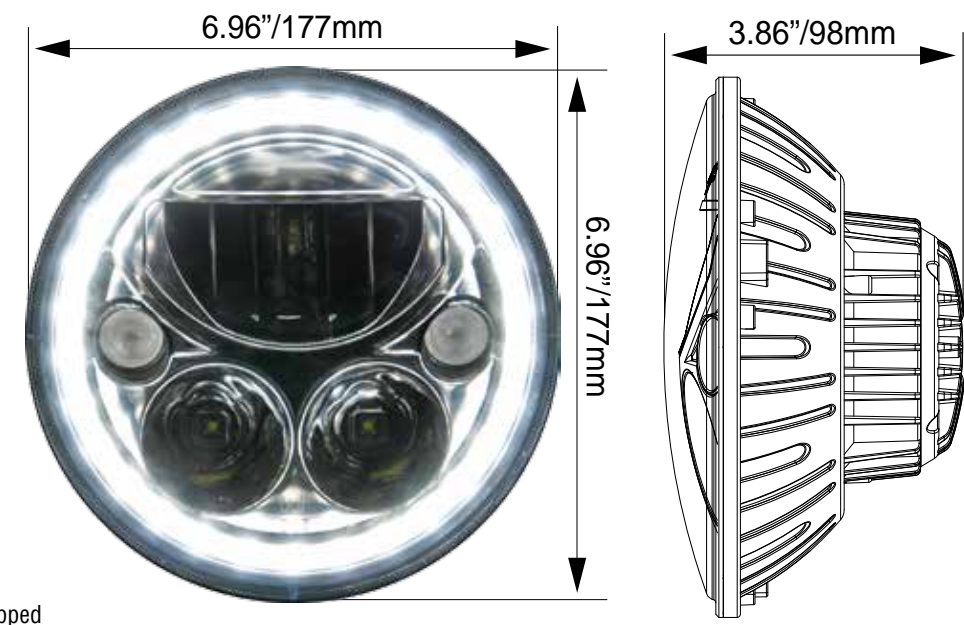

BRIGHT DAYTIME RUNNING HALO
Every VX Series Model Headlight features an ultra smooth LED Halo Ring that can be ran independently.

WIDE SPREAD LOW BEAM
One main 12W LED produces the wide spread low beam with the help of 5W LEDs on the sides to fill in the roadway directly in front of your vehicles

HIGH OUTPUT HIGH BEAM
Two 10W LEDs located under the low beam utilize Iris Reflectors to produce a long range high beam.

WATERTIGHT HOUSING
The IP-68 watertight housing comes equipped with a ultra rugged Polycarbonate Lens and one-way Gortex Valve to block moisture build up.

*Also Available in **AMBER HALO**