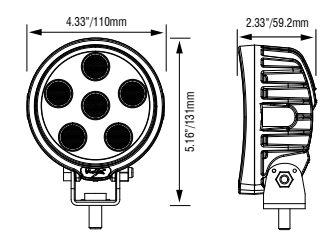

VL-SERIES

LIGHT DUTY COMMERCIAL

VERSATILITY MEETS LIGHT OUTPUT

The VL-Series LED Light Duty offers outstanding light output in a functional design which can be easily adjusted with the single bolt bracket. High quality construction and components enable VL-Series LED Light Duty to withstand vibration up to 15.6 Grms. Built-in reverse polarity protection helps prevent accidental damage caused by incorrect installation. VL-Series LED Light Duty work lighting is a high value, versatile range designed for many light duty commercial applications.

- 3 DIFFERENT HOUSING OPTIONS
- 2 LED AND WATTAGE OPTIONS
- 6 VERSATILE LED LIGHTS

VL-SERIES LED LIGHTS FEATURES:

ULTRA BRIGHT CREE LEDS
Utilizing 5W Cree LEDs, the VL-Series Lights pump out 106 Lumens per watt.

FLOOD OPTICS
Each LED has a 40° flood optic that allows for each light to produce a wide spread beam.

UNIVERSAL MOUNTING
The single bolt mounting system allows for simple and easy placement.

5.6" OVAL HOUSING

6LED 30W | 8LED 40W

ITEM#	PART#	LUMENS	WATTS	AMP DRAW@12V	DIMENSIONS	BEAM
VW0050640	9911328	3,168	30	2.5	5.59"x4.39"x2.21"	40°
VW0050840	9911335	4,224	40	3.33	5.59"x4.39"x2.21"	40°
VLO050640	9911267	3,168	30	2.5	5.59"x4.39"x2.21"	40°
VLO050840	9911274	4,224	40	3.33	5.59"x4.39"x2.21"	40°

*No Connector

4.3" ROUND HOUSING

6LED 30W | 9LED 45W

ITEM#	PART#	LUMENS	WATTS	AMP DRAW@12V	DIMENSIONS	BEAM
VWR050640	9911342	3,168	30	2.5	4.33"x5.16"x2.33"	40°
VWR050940	9911359	4,752	45	3.75	4.33"x5.16"x2.33"	40°
VLR050640	9911281	3,168	30	2.5	4.33"x5.16"x2.33"	40°
VLR050940	9911298	4,752	45	3.75	4.33"x5.16"x2.33"	40°

*No Connector

4.3" SQUARE HOUSING

6LED 30W | 9LED 45W