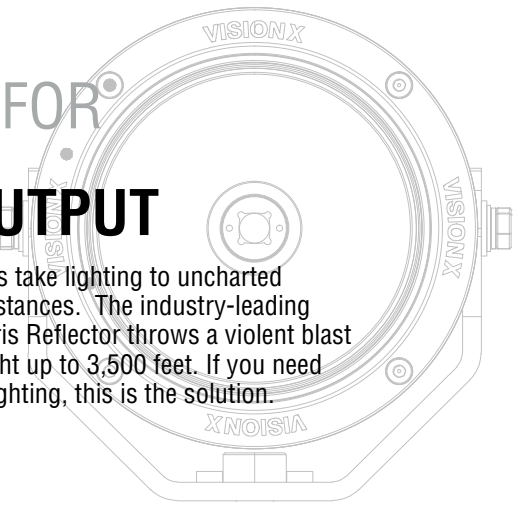

MULTI LED FOR  
**MAXIMUM  
LIGHT OUTPUT**

Multi-LED CG2 Light Cannons are the ultimate light for blasting through the night with a powerful broad driving beam pattern and outstanding medium distance lighting coverage.

**Beam/Color Changing**  
Polycarbonate Covers (See p.17)

SINGLE LED FOR  
**FOCUSED  
DISTANCE OUTPUT**

Single LED CG2 Light Cannons take lighting to uncharted territory with incomparable distances. The industry-leading Luminous Big Chip LED and Iris Reflector throws a violent blast of light that penetrates the night up to 3,500 feet. If you need superior distance from your lighting, this is the solution.