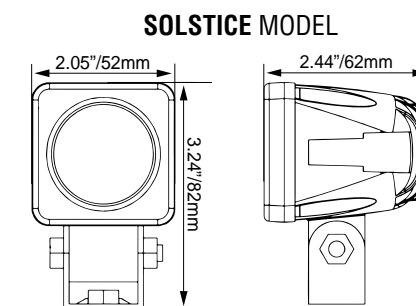

ITEM#	PART#	LUMENS	DISTANCE	BEAM
XIL-SP110	4008830	1,052	279'	10°
XIL-SP120	4009882	1,052	213'	20°
XIL-SP140	4009899	1,052	164'	40°

ITEM#	PART#	LUMENS	DISTANCE	BEAM
XIL-S1110	9888156	1,052	246'	10°
XIL-S1130	9888163	1,052	190'	30°
XIL-S11E3065	9888187	1,052	186'	30°/65°
XIL-S1160	9888170	1,052	180'	60°

ITEM#	PART#	LUMENS	DISTANCE	BEAM
XIL-MX110	9113531	528	272'	10°
XIL-MX140	9113715	528	165'	40°
XIL-MX160	9113807	528	82'	60°