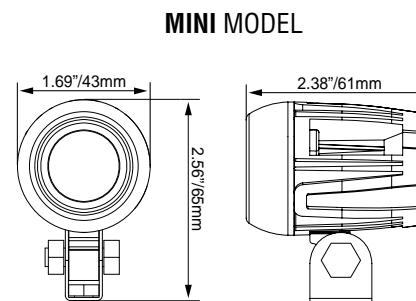

ITEM#	PART#	LUMENS	DISTANCE	BEAM
XIL-SP110	4008830	1,052	279'	10°
XIL-SP120	4009882	1,052	213'	20°
XIL-SP140	4009899	1,052	164'	40°

ITEM#	PART#	LUMENS	DISTANCE	BEAM
XIL-S1110	9888156	1,052	246'	10°
XIL-S1130	9888163	1,052	190'	30°
XIL-S11E3065	9888187	1,052	186'	30°/65°
XIL-S1160	9888170	1,052	180'	60°

ITEM#	PART#	LUMENS	DISTANCE	BEAM
XIL-MX110	9113531	528	272'	10°
XIL-MX140	9113715	528	165'	40°
XIL-MX160	9113807	528	82'	60°