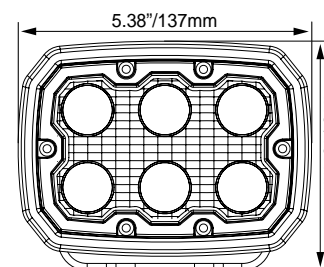

5.5" DURA 6

30W | 2.5A | 3,696 Lumens

DURA MINI MODEL

ITEM#	PART#	BEAM	LUMENS
DURA-M460	9895499	60°	2,000
DURA-M4M	9911649	10°,25°	4,230
DURA-M4MKIT	9911656	10°,25°	8,460

*20W MODEL

* KITS INCLUDE 2 LIGHTS + HARNESS

DURA 4 MODEL

ITEM#	PART#	BEAM	LUMENS
DURA-410	9891132	10°	2,112
DURA-410KIT	9891187	10°	4,224
DURA-440	9141619	40°	2,112
DURA-440A	9889917	40°	2,112
DURA-460	9141527	60°	2,112

* AMBER LED

* KITS INCLUDE 2 LIGHTS + HARNESS

DURA 6 MODEL

ITEM#	PART#	BEAM	LUMENS
DURA-610	9891125	10°	3,696
DURA-610KIT	9891309	10°	7,392
DURA-640	9888378	40°	3,696
DURA-660	9888385	60°	3,696

* KITS INCLUDE 2 LIGHTS + HARNESS