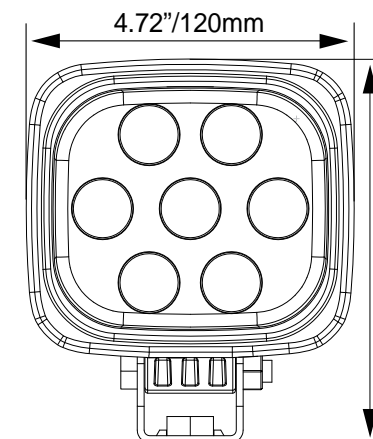

SQUARE MODEL

ITEM#	PART#	BEAM
XIL-UMX4410	4004726	10°
XIL-UMX4440	9118390	40°
XIL-UMX4460	9118482	60°