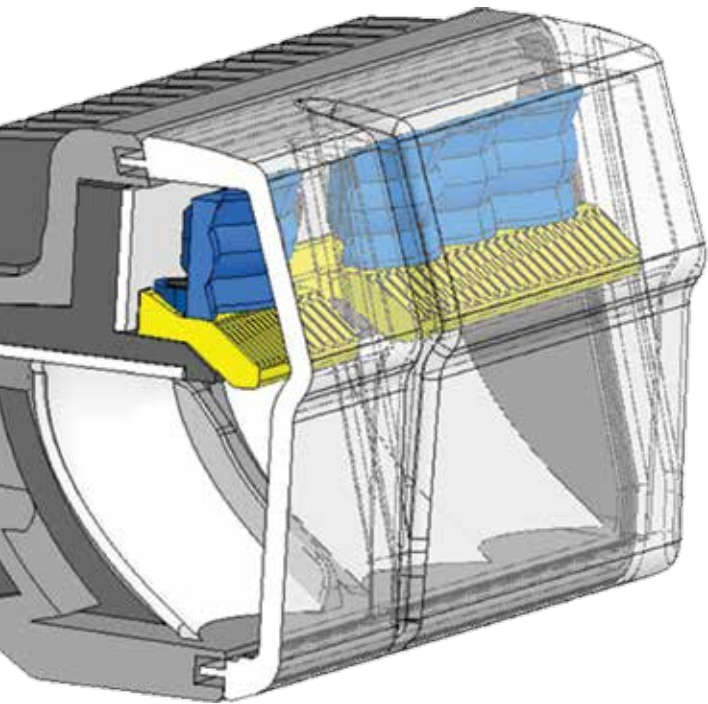

COMING
2018

THE **SPEED SENSE BAR**

The faster you go the further you need to see right? We agree and have the bar you need.

BEAM FOR EVERY SPEED

Bringing the power of the Borg Bluetooth Control to a self adjusting light bar.