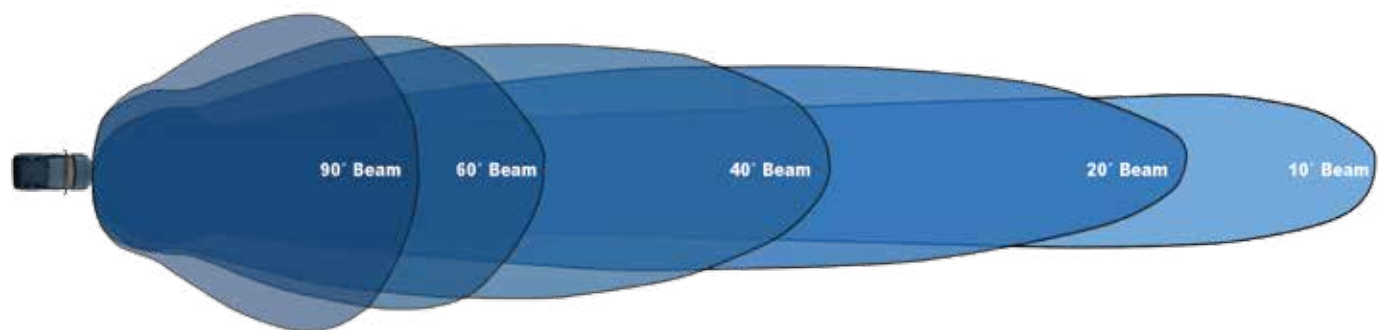

CHOOSING THE RIGHT BEAM

90° WIDE FLOOD

Minimal distance with the best full range flood lighting ideal for peripheral and direct in front illumination.

40° MEDIUM FLOOD

Driving beam with a great amount of spread and medium distance.

60° FLOOD

Slow speed / scene lighting beam with limited distance but covers the front and peripherals of your vehicle.

10° SPOT

Longest distance beam with the smallest spread that is ideal at high speeds.

20° SPOT COMBO

Driving beam with a moderate amount of spread and great distance.

OPTIC TECHNOLOGY | VS | IRIS REFLECTOR

Vision X uses advanced optic technology to affect how the light is dispersed to create each beam pattern. Optics allow for each light to have different beam pattern options ranging from 10° spot all the way up to 90° wide flood. Generally, with the use of optics there is loss in distance then if it was using an iris reflector, but in exchange gives the light a more full beam.

Iris reflector takes full advantage of the LED and is specifically engineered to project the light as far as the LED will allow it to go. In turn, this allows lights with iris reflectors to reach distances that a light with optics cannot. In exchange for this massive distance boost the iris reflector is limited to mostly a spot beam pattern.