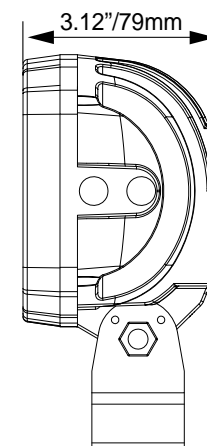

SQUARE MODEL

ITEM#	PART#	BEAM
XIL-UMX4410	4004726	10°
XIL-UMX4440	9118390	40°
XIL-UMX4460	9118482	60°