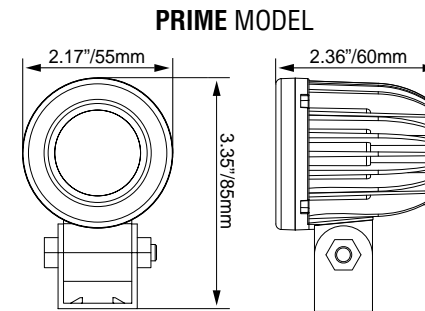

ITEM#	PART#	LUMENS	DISTANCE	BEAM
XIL-SP110	4008830	1,052	279'	10°
XIL-SP120	4009882	1,052	213'	20°
XIL-SP140	4009899	1,052	164'	40°

ITEM#	PART#	LUMENS	DISTANCE	BEAM
XIL-S1110	9888156	1,052	246'	10°
XIL-S1130	9888163	1,052	190'	30°
XIL-S11E3065	9888187	1,052	186'	30°/65°
XIL-S1160	9888170	1,052	180'	60°

ITEM#	PART#	LUMENS	DISTANCE	BEAM
XIL-MX110	9113531	528	272'	10°
XIL-MX140	9113715	528	165'	40°
XIL-MX160	9113807	528	82'	60°