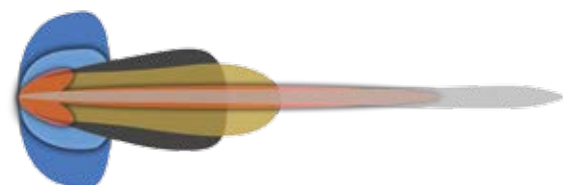

BEAM OPTIONS

SPOT
Spot covers maintain original lighting beam pattern while protecting the lens from harmful debris.

COMBO
Combo covers combine the distance of a spot cover with the added peripheral illumination of a elliptical cover.

EURO
Illuminate some peripherals while maintaining effective distance.

ELLIPTICAL
Reduces peripheral illumination while losing minor distance.

WIDE FLOOD
Maximum wide field of view illumination in exchange for distance.

TRAIL FLOOD
Maximum vertical field of view illumination in exchange for distance.

ALL SIZES BLACKOUT COVER

*Glows in the Dark

ITEM #	PART #	SIZE
PCV-OPR1BL	9889580	3.7"
PCV-CP1BL	9157450	4.7"
PCV-6500BL	9160245	6.7"
PCV-8500BL	9890876	8.7"

BLACK | PROTECTIVE

3.7" MINI CANNON / OPTIMUS

CEAR | PROTECTIVE

ITEM #	PART #	BEAM
PCV-OPR1	9889528	SPOT
PCV-OPR1EU	9889535	EURO
PCV-OPR1FL	9889542	TRAIL FLOOD
PCV-OPR1WF	9890944	WIDE FLOOD
PCV-OPR1EL	9890913	ELLIPTICAL

AMBER | FOG

ITEM #	PART #	BEAM
PCV-OPR1Y	9889740	SPOT
PCV-OPR1YEU	9889757	EURO
PCV-OPR1YFL	9889764	TRAIL FLOOD
PCV-OPR1YWF	9890968	WIDE FLOOD
PCV-OPR1YEL	9890951	ELLIPTICAL

BLUE | SNOW

ITEM #	PART #	BEAM
PCV-OPR1B	9889559	SPOT
PCV-OPR1BEU	9889566	EURO
PCV-OPR1BFL	9889573	TRAIL FLOOD
PCV-OPR1BWF	9890906	WIDE FLOOD
PCV-OPR1BEL	9890890	ELLIPTICAL

RED | DUST

ITEM #	PART #	BEAM
PCV-OPR1R	9889719	SPOT
PCV-OPR1REU	9889726	EURO
PCV-OPR1RFL	9889733	TRAIL FLOOD
PCV-OPR1RWF	9890937	WIDE FLOOD
PCV-OPR1REL	9890920	ELLIPTICAL

4.7" LIGHT CANNON COVERS

CEAR | PROTECTIVE

ITEM #	PART #	BEAM
PCV-CP1	9151151	SPOT
PCV-CP1CB	9896632	COMBO
PCV-CP1EU	9151243	EURO
PCV-CP1FL	9151335	TRAIL FLOOD
PCV-CP1WF	9890562	WIDE FLOOD
PCV-CP1EL	9890661	ELLIPTICAL

AMBER | FOG

ITEM #	PART #	BEAM
PCV-CP1Y	9157726	SPOT
PCV-CP1YCB	9896656	COMBO
PCV-CP1YEU	9157818	EURO
PCV-CP1YFL	9157900	TRAIL FLOOD
PCV-CP1YWF	9890586	WIDE FLOOD
PCV-CP1YEL	9890579	ELLIPTICAL

BLUE | SNOW

ITEM #	PART #	BEAM
PCV-CP1B	9157184	SPOT
PCV-CP1BCB	9896700	COMBO
PCV-CP1BEU	9157276	EURO
PCV-CP1BFL	9157368	TRAIL FLOOD
PCV-CP1BWF	9890654	WIDE FLOOD
PCV-CP1BEL	9890647	ELLIPTICAL

RED | DUST

ITEM #	PART #	BEAM
PCV-CP1R	9162492	SPOT
PCV-CP1RCB	9896649	COMBO
PCV-CP1REU	9157542	EURO
PCV-CP1RFL	9157634	TRAIL FLOOD
PCV-CP1RWF	9890883	WIDE FLOOD
PCV-CP1REL	9890678	ELLIPTICAL

6.7" LIGHT CANNON COVERS

CEAR | PROTECTIVE

ITEM #	PART #	BEAM
PCV-6500	4003248	SPOT
PCV-6500CB	9895703	COMBO
PCV-6500EU	9888453	EURO
PCV-6500FL	9888491	TRAIL FLOOD
PCV-6500WF	9888771	WIDE FLOOD
PCV-6500EL	9890616	ELLIPTICAL

AMBER | FOG

ITEM #	PART #	BEAM
PCV-6500Y	4002784	SPOT
PCV-6500YCB	9895734	COMBO
PCV-6500YEU	9888484	EURO
PCV-6500YFL	9888521	TRAIL FLOOD
PCV-6500YWF	9889801	WIDE FLOOD
PCV-6500YEL	9890630	ELLIPTICAL

BLUE | SNOW

ITEM #	PART #	BEAM
PCV-6500B	4003569	SPOT
PCV-6500BCB	9895710	COMBO
PCV-6500BEU	9888460	EURO
PCV-6500BFL	9888507	TRAIL FLOOD
PCV-6500BWF	9889788	WIDE FLOOD
PCV-6500BEL	9890609	ELLIPTICAL