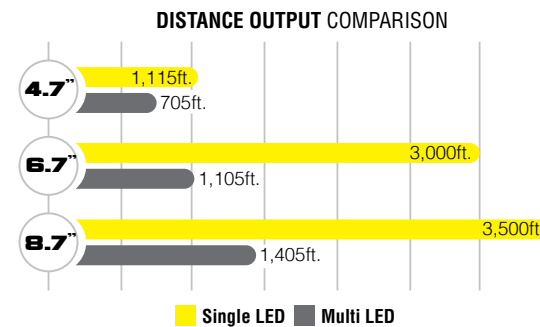

WEATHERPROOF CONNECTOR
The Deutsch plug ensures the functionality of every Light Cannon even in the harshest conditions.

HEAT MANAGEMENT SYSTEM
Advanced circuitry and aluminum heat sink design ensures maximum light output during sustained periods of use.

ADJUSTABLE AIMING SYSTEM
Steel trunnion mount provides 45° of lighting adjustment secured by a robust locking system.

BUILT FOR HARSH CONDITIONS
The IP-68 / 69K certified housing ensures a water tight seal even when completely submerged.

ITEM#	PART#	LUMENS	DISTANCE	WATTS	AMP DRAW @12V	DIMENSIONS	BEAM
3.7"	CG2-CPM310	2,250	****	21W	1.75	3.62"x3.62"x3.82"	10°
	CG2-CPM310KIT	4,500	****	42W	3.5	3.62"x3.62"x3.82"	10°
4.7"	CG2-CPM710	5,250	705'	49W	4.08	5.42"x5.28"x3.69"	10°
	CG2-CPM710KIT	10,500	705'	98W	8.17	5.42"x5.28"x3.69"	10°
6.7"	CG2-CPM1810	13,500	1,105'	126W	10.5	7.30"x7.09"x5.37"	10°
	CG2-CPM1810KIT	27,000	1,105'	252W	21	7.30"x7.09"x5.37"	10°
8.7"	CG2-CPM2410	18,000	1,405'	168W	14	9.36"x9.34x6.30"	10°
	CG2-CPM2410KIT	36,000	1,405'	336W	28	9.36"x9.34x6.30"	10°

ITEM#	PART#	LUMENS	DISTANCE	WATTS	AMP DRAW @12V	DIMENSIONS	BEAM
3.7"	COMING SOON						
4.7"	CG2-CPZ110	3,000	1,115'	40W	3.33	5.42"x5.28"x3.69"	10°
	CG2-CPZ110KIT	6,000	1,115'	80W	6.67	5.42"x5.28"x3.69"	10°
6.7"	CG2-CPZ610	4,000	3,000'	70W	5.83	7.30"x7.09"x5.37"	10°
	CG2-CPZ610KIT	8,000	3,000'	140W	11.67	7.30"x7.09"x5.37"	10°
8.7"	CG2-CPZ810	6,200	3,500'	100W	8.33	9.36"x9.34x6.30"	10°
	CG2-CPZ810KIT	12,400	3,500'	200W	16.67	9.36"x9.34x6.30"	10°