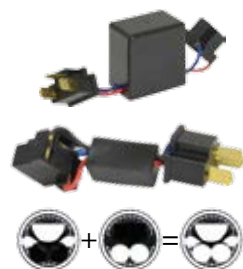

ITEM#	PART#	FUNCTION
P-HLHI4	9895475	Engages all three beam modes at once for maximum visibility
P-HLHI4H13	9917542	Engages all three beam modes at once for maximum visibility w/H13 Plugs
P-HLCBA	9892757	Removes any electrical interference from vehicle to prevent flickering
P-HLCBAH13	9898476	Removes any electrical interference from vehicle to prevent flickering w/H13 Plugs