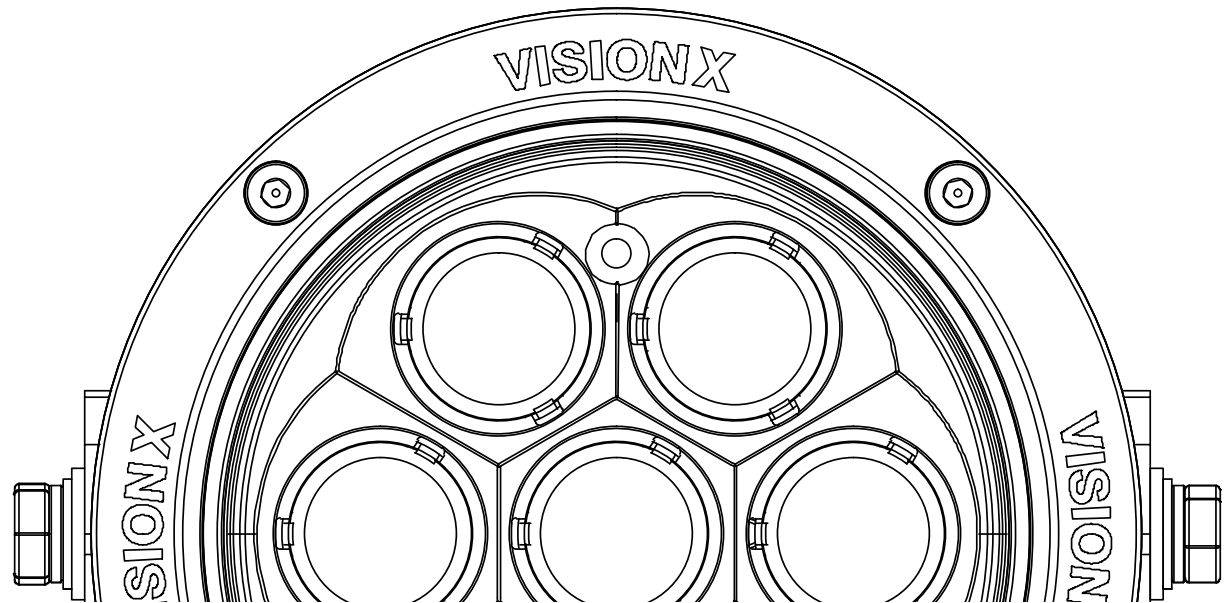

QUALITY AS A PRIORITY

INGRESS PROTECTION
Products are sprayed from close distances with 80-100 BAR water pressure to verify the ingress protection rating, ensuring they are sealed properly.

SUBMERSION & AGING
Once products are assembled every product is run through a submersion (water dunk test), then placed onto an aging rack and powered up for 30 minutes.

THERMAL IMPACT
Products are placed in a -40°C chamber for 30 minutes, and then placed in a 80°C chamber for an additional 30 minutes. Products are then left on for 72 hours.

LONG TERM DURABILITY
Products are then switched on and off 20,000 times repeatedly to ensure that they remain functional after all testing.

CONSUMPTION & INPUT RANGE
All products are put on a digital power meter to test that it is consuming the correct amount of power, checking for any electrical faults.