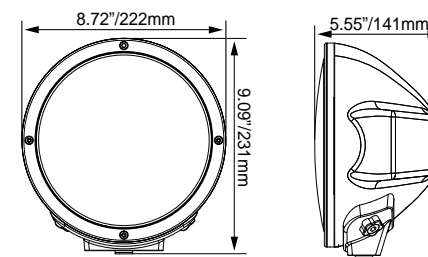

8.7" XP MODEL

ITEM#	PART#	LUMENS	DISTANCE	BEAM
HID-8550XP	9119922	5,000	3,937'	EURO
HID-8552XP	4000490	5,000	3,937'	SPOT