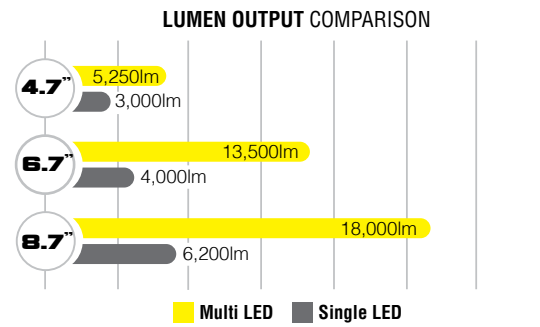

**Beam/Color Changing**  
Polycarbonate Covers (See p.17)

SINGLE LED FOR  
**FOCUSED  
DISTANCE OUTPUT**

Single LED CG2 Light Cannons take lighting to uncharted territory with incomparable distances. The industry-leading Luminous Big Chip LED and Iris Reflector throws a violent blast of light that penetrates the night up to 3,500 feet. If you need superior distance from your lighting, this is the solution.

# PERFORMANCE LED LIGHT

BACK VIEW |

SIDE VIEW |

FRONT VIEW |

**ULTRA EFFICIENT MULTI LED**  
Top binned 7W Cree LED provides the greatest light output from a multi source LED light of its size.

**ADVANCED OPTIC TECHNOLOGY**  
Each led is focused using a 10° optic that allows for the flood pattern to achieve full beam spread.