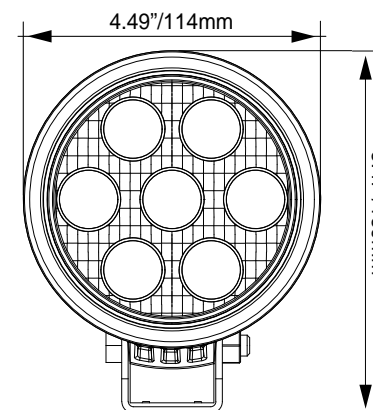

4.7" SQUARE

35W | 2.92A | 3,969 Lumens

ROUND MODEL

ITEM#	PART#	BEAM
XIL-UMX4010	4004719	10°
XIL-UMX4040	9118215	40°
XIL-UMX4060	9118307	60°