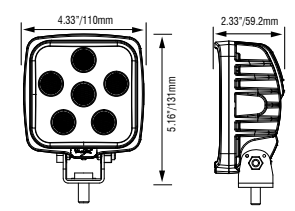

4.3" SQUARE HOUSING

6LED 30W | 9LED 45W

ITEM#	PART#	LUMENS	WATTS	AMP DRAW@12V	DIMENSIONS	BEAM
VWS050640	9911366	3,168	30	2.5	4.33"x5.16"x2.33"	40°
VWS050940	9911373	7,128	45	3.75	4.33"x5.16"x2.33"	40°
VLS050640	9911304	3,168	30	2.5	4.33"x5.16"x2.33"	40°
VLS050940	9911311	7,128	45	3.75	4.33"x5.16"x2.33"	40°

*No Connector