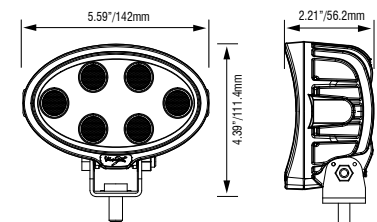

5.6" OVAL HOUSING

6LED 30W | 8LED 40W

ITEM#	PART#	LUMENS	WATTS	AMP DRAW@12V	DIMENSIONS	BEAM
VW0050640	9911328	3,168	30	2.5	5.59"x4.39"x2.21"	40°
VW0050840	9911335	4,224	40	3.33	5.59"x4.39"x2.21"	40°
VLO050640	9911267	3,168	30	2.5	5.59"x4.39"x2.21"	40°
VLO050840	9911274	4,224	40	3.33	5.59"x4.39"x2.21"	40°

*No Connector

4.3" ROUND HOUSING

6LED 30W | 9LED 45W

ITEM#	PART#	LUMENS	WATTS	AMP DRAW@12V	DIMENSIONS	BEAM
VWR050640	9911342	3,168	30	2.5	4.33"x5.16"x2.33"	40°
VWR050940	9911359	4,752	45	3.75	4.33"x5.16"x2.33"	40°
VLR050640	9911281	3,168	30	2.5	4.33"x5.16"x2.33"	40°
VLR050940	9911298	4,752	45	3.75	4.33"x5.16"x2.33"	40°

*No Connector