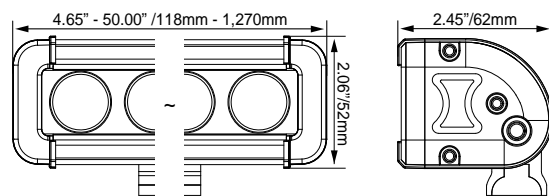

DIMMING CAPABILITIES

Every Xmitter Lo Pro Prime Xtreme bar comes standard with a dimmer wire that allows you control the intensity of the light.

HIGH OUTPUT CREE LED

The 5W XP-G2 LED from Cree allows the Xmitter Lo Pro Prime Xtreme to output up to 20,600 Lumens (50in).