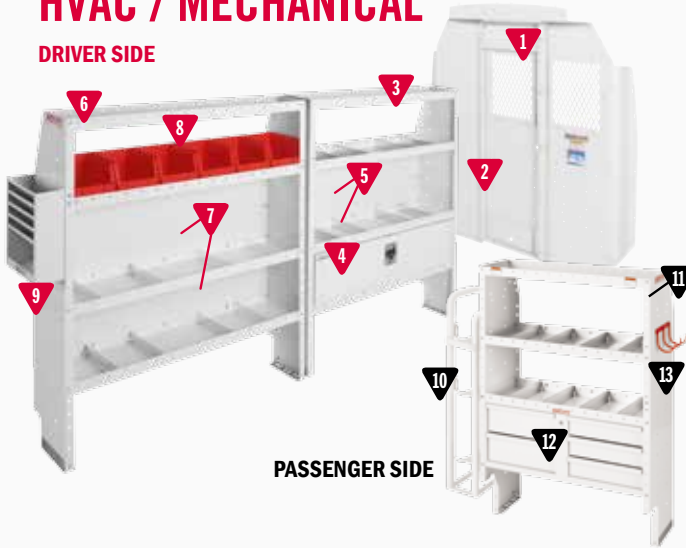

HVAC / MECHANICAL

DRIVER SIDE

PASSENGER SIDE

600-8443L HVAC/Mechanical Package

MODEL	DESCRIPTION	QUANTITY
1	96142-3-01 Screen Bulkhead - ProMaster®	1
2	96901-3-01 Swing Door Conversion Kit	1
3	9375-3-03 Adjustable 4 Shelf Unit (52" x 60" x 13½")	1
4	9505-3-01 Shelf Door (for 52" Shelf Unit)	1
5	9605-3-01 Accessory Back Panel (for 52" Shelf Unit 14½" tall)	2
6	9376-3-03 Adjustable 4 Shelf Unit (60" x 60" x 13½")	1
7	9606-3-01 Accessory Back Panel (for 60" Shelf Unit 14½" tall)	2
8	9859-7-01 REDZONE Medium 6 Bin Set (13")	1
9	9880-3-01 Literature Holder 6 Compartment	1
10	9863-3-01 Refrigerant Tank Rack (2x 30#, 1x 50#)	1
11	9391-3-03 Heavy Duty Shelf Unit (for Secure Storage Modules - 42" x 60" x 16")	1
12	9045-3-02 5 Drawer Secure Storage Module (42" x 17" x 16")	1
13	9893-7-01 REDZONE 3 Hook Cord or Tool Holder	1
*14	975203-3-01 Van Shelf Mounting Kit - ProMaster 159" WB	1

* Not Shown