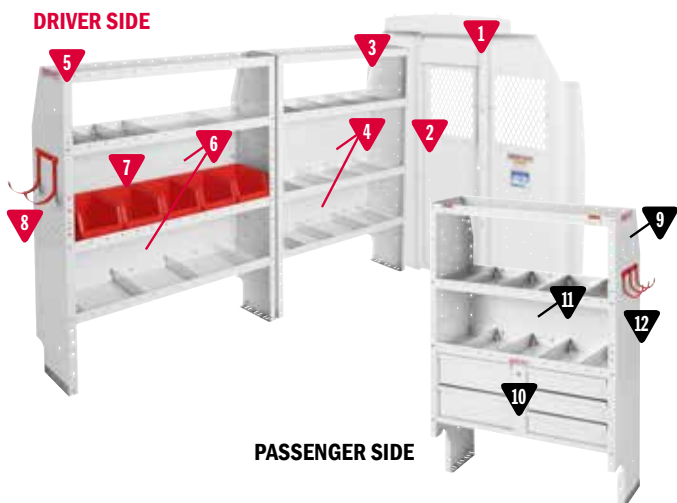

NEW!

ProMaster Low Roof Mounting Kit

- Heavy gauge steel mounting plates distribute shelf load and provide secure mounting to van interior
- Mounts directly to reinforced weld nuts and cargo tie-downs or into existing holes (no drilling)
- Faster installation with reduced risk of damage to van during installation

MODEL	DESCRIPTION	WEIGHT
975201-3-01	RAM Promaster 118" WB LR Mounting Kit	18 lbs.

COMMERCIAL / BASE

DRIVER SIDE

PASSENGER SIDE

600-8440S Commercial Shelving Package

MODEL	DESCRIPTION	QUANTITY
1	96142-3-01 Screen Bulkhead - ProMaster®	1
2	96901-3-01 Swing Door Conversion Kit	1
3	9373-3-03 Adjustable 4 Shelf Unit (36" x 13½" x 60")	1
4	9603-3-01 Accessory Back Panel (for 36" Shelf Unit 14½" tall)	1
5	9374-3-03 Adjustable 4 Shelf Unit (42" x 60" x 13½")	1
6	9604-3-01 Accessory Back Panel (for 42" Shelf Unit 14½" tall)	1
7	9374-3-03 Adjustable 4 Shelf Unit (42" x 60" x 13½")	1
8	9604-3-01 Accessory Back Panel (for 42" Shelf Unit 14½" tall)	1
9	9893-7-01 REDZONE 3 Hook Cord or Tool Holder	1
*10	975201-3-01 Van Shelf Mounting Kit - Promaster 118" WB	1

* Not Shown

GENERAL SERVICE / CONTRACTOR

DRIVER SIDE

PASSENGER SIDE

600-8441S General Service/Contractor Package

MODEL	DESCRIPTION	QUANTITY
1	96142-3-01 Screen Bulkhead - ProMaster®	1
2	96901-3-01 Swing Door Conversion Kit	1
3	9373-3-03 Adjustable 4 Shelf Unit (36" x 60" x 13½")	1
4	9603-3-01 Accessory Back Panel (for 36" Shelf Unit 14½" tall)	2
5	9374-3-03 Adjustable 4 Shelf Unit (42" x 60" x 13½")	1
6	9604-3-01 Accessory Back Panel (for 42" Shelf Unit 14½" tall)	2
7	9859-7-01 REDZONE Medium 6 Bin Set (13")	1
8	9892-7-01 REDZONE 2 Hook Holder (5" diameter)	1
9	9391-3-03 Heavy Duty Shelf Unit (for Secure Storage Modules - 42" x 60" x 16")	1
10	9045-3-02 5 Drawer Secure Storage Module (42" x 17" x 16")	1
11	9604-3-01 Accessory Back Panel (for 42" Shelf Unit 14½" tall)	1
12	9893-7-01 REDZONE 3 Hook Cord or Tool Holder	1
*13	975201-3-01 Van Shelf Mounting Kit - Promaster 118" WB	1