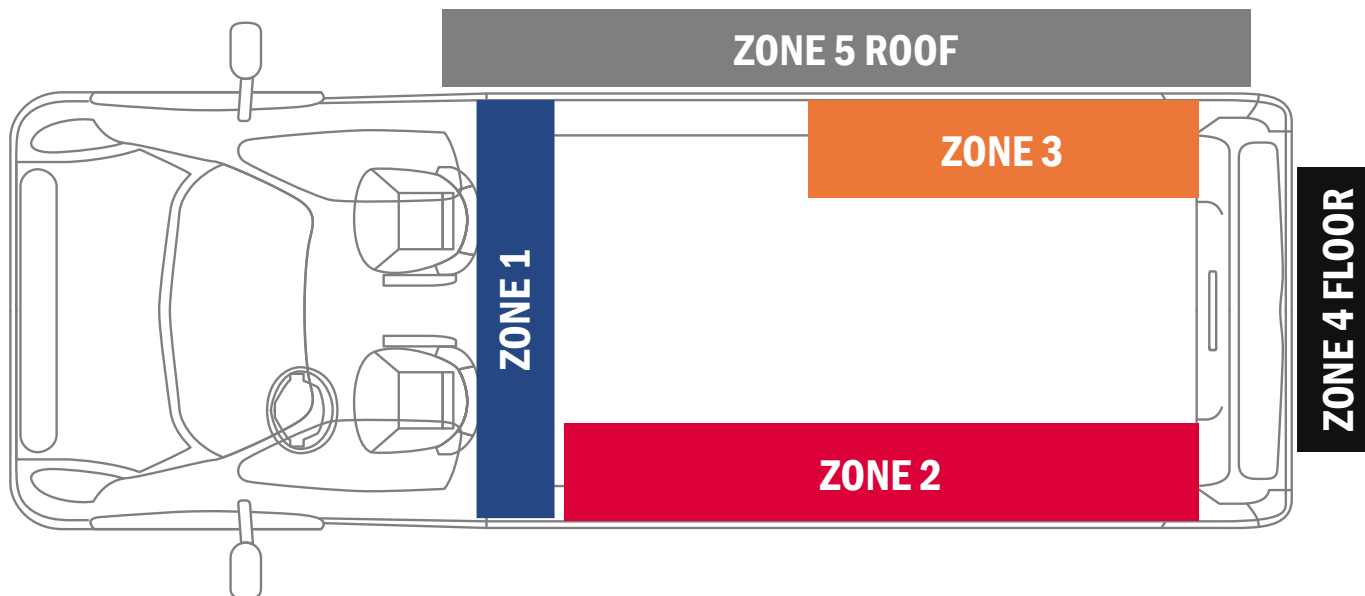

The fast lane for small business.

Check out RAM's Business Link program and receive upfit assistance cash from RAM on Weather Guard Interiors and Roof Racks for your new RAM van!

Incentives may change without notice. See your local RAM dealer for full program details. Incentive details are different in Canada.

TABLE OF CONTENTS

- **BASE PACKAGES.....4-13**
  - Mid-Roof, 118" WB..... 4-5
  - Mid/High-Roof, 136" WB 6-7
  - High-Roof, 159" WB 8-9
  - High-Roof, 159" WB, Extended Length..... 10-11
  - ProMaster City 12-13
- **BULKHEADS 14**
- **ADJUSTABLE SHELVING 15**
- **SECURE STORAGE 16**
- **ACCESSORIES 17**
- **CABINETS 18**
- **DRAWER UNITS.....25**
- **ROOF RACKS.....26-27**

The PRO PACKAGES for RAM ProMaster and ProMaster City vans on the next few pages can be used as a complete upfit package or a starting point for a custom upfit. Van layout dimensions are on the back cover if you're looking for something more custom or just need some detailed information about your van's interior. If you need more help, your local WEATHER GUARD® Truck and Van Equipment distributor is a great resource for all your upfitting questions.