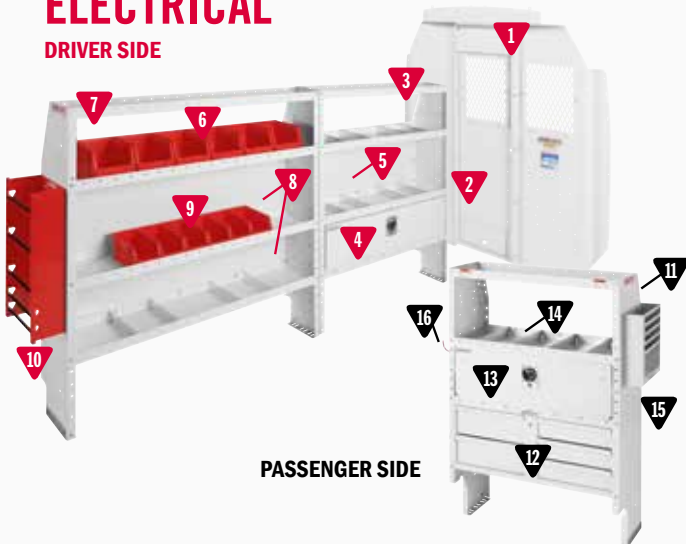

ELECTRICAL

600-8444R Electrical Package

MODEL	DESCRIPTION	QUANTITY
1	96142-3-01 Screen Bulkhead - ProMaster®	1
2	96901-3-01 Swing Door Conversion Kit	1
3	9374-3-03 Adjustable 4 Shelf Unit (42" x 60" x 13½")	1
4	9504-3-01 Shelf Door (for 42" Shelf Unit)	1
5	9604-3-01 Accessory Back Panel (for 42" Shelf Unit 14½" tall)	2
6	9859-7-01 REDZONE Medium 6 Bin Set (13")	1
7	9375-3-03 Adjustable 4 Shelf Unit (52" x 60" x 13 ½")	1
8	9605-3-01 Accessory Back Panel (for 52" Shelf Unit 14½" tall)	2
9	9858-7-01 REDZONE Small 6 Bin Set (13")	1
10	9882-7-01 REDZONE Wire Spool Holder End Mount	1
11	9391-3-03 Heavy Duty Shelf Unit (for Secure Storage Modules - 42" x 60" x 16")	1
12	9045-3-02 5 Drawer Secure Storage Module (42" x 17" x 16")	1
13	9504-3-01 Shelf Door (for 42" Shelf Unit)	1
14	9604-3-01 Accessory Back Panel (for 42" Shelf Unit 14½" tall)	2
15	9880-3-01 Literature Holder 6 Compartment	1
16	9893-7-01 REDZONE 3 Hook Cord or Tool Holder	1
*17	975202-3-01 Van Shelf Mounting Kit - ProMaster 136" WB	1

* Not Shown