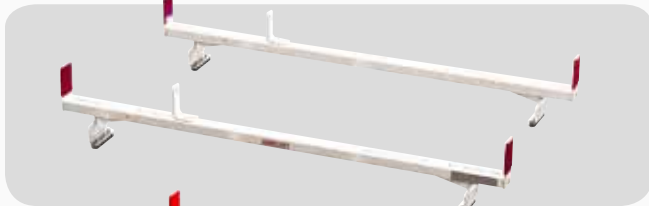

Model 224-3-03

ADJUSTABLE SWAY BRACES
for easy ladder change out