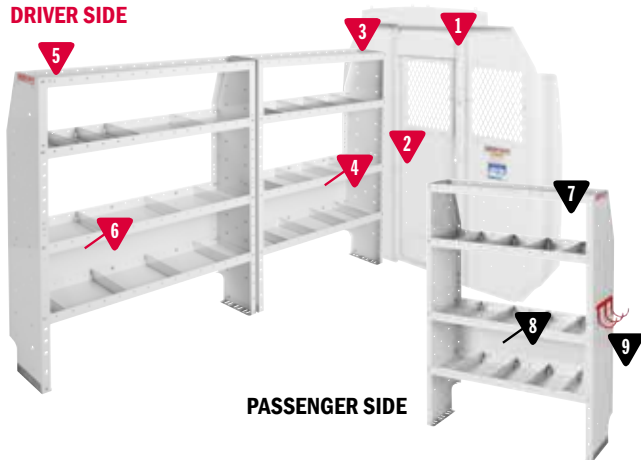

NEW!

ProMaster Low Roof Mounting Kit

- Heavy gauge steel mounting plates distribute shelf load and provide secure mounting to van interior
- Mounts directly to reinforced weld nuts and cargo tie-downs or into existing holes (no drilling)
- Faster installation with reduced risk of damage to van during installation

MODEL	DESCRIPTION	WEIGHT
975201-3-01	RAM Promaster 118" WB LR Mounting Kit	18 lbs.

COMMERCIAL / BASE

DRIVER SIDE

PASSENGER SIDE

600-8440S Commercial Shelving Package

MODEL	DESCRIPTION	QUANTITY
1	96142-3-01 Screen Bulkhead - ProMaster®	1
2	96901-3-01 Swing Door Conversion Kit	1
3	9373-3-03 Adjustable 4 Shelf Unit (36" x 13½" x 60")	1
4	9603-3-01 Accessory Back Panel (for 36" Shelf Unit 14½" tall)	1
5	9374-3-03 Adjustable 4 Shelf Unit (42" x 60" x 13½")	1
6	9604-3-01 Accessory Back Panel (for 42" Shelf Unit 14½" tall)	1
7	9374-3-03 Adjustable 4 Shelf Unit (42" x 60" x 13½")	1
8	9604-3-01 Accessory Back Panel (for 42" Shelf Unit 14½" tall)	1
9	9893-7-01 REDZONE 3 Hook Cord or Tool Holder	1
*10	975201-3-01 Van Shelf Mounting Kit - Promaster 118" WB	1