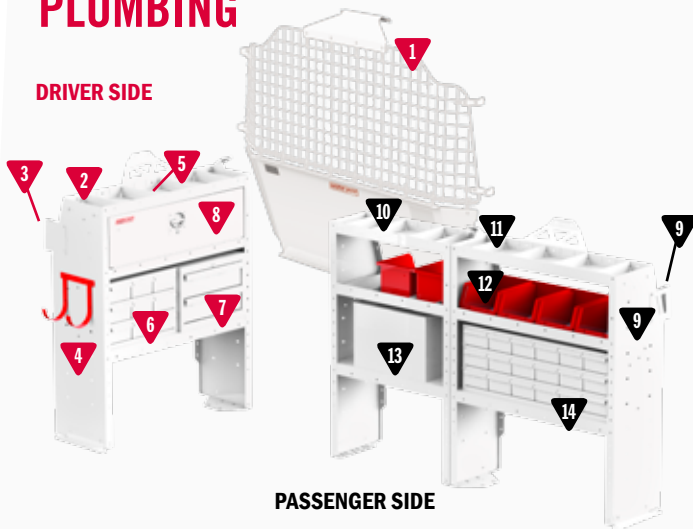

PLUMBING

600-8342 Plumbing Package

MODEL	DESCRIPTION	QUANTITY
1	96112-3-01 Mesh Bulkhead - ProMaster City™	1
2	9353-3-03 Adjustable 3 Shelf Unit (36" x 36" x 13½")	1
3	975205-3-01 Driver Side Mounting Kit - ProMaster City™	1
4	9892-7-01 REDZONE 2 Hook Holder (5" diameter)	1
5	9603-3-01 Accessory Back Panel (for 36" Shelf Unit 14½" tall)	1
6	9909-3-02 Parts Cabinet 9 Bin (16" x 12" x 12")	1
7	9912-3-02 2 Drawer Cabinet (16" x 14" x 12")	1
8	9503-3-01 Shelf Door (for 36" Shelf Unit)	1
9	975206-3-01 Passenger Side Mounting Kit - ProMaster City™	1
10	9352-3-03 Adjustable 3 Shelf Unit (28" x 44" x 13½")	1
11	9353-3-03 Adjustable 3 Shelf Unit (36" x 44" x 13½")	1
12	9859-7-01 REDZONE Medium 6 Bin Set (13")	1
13	9909-3-02 Parts Cabinet 9 Bin (16" x 12" x 12")	1
14	9918-3-02 Parts Cabinet 18 Bin (32" x 12" x 12")	1