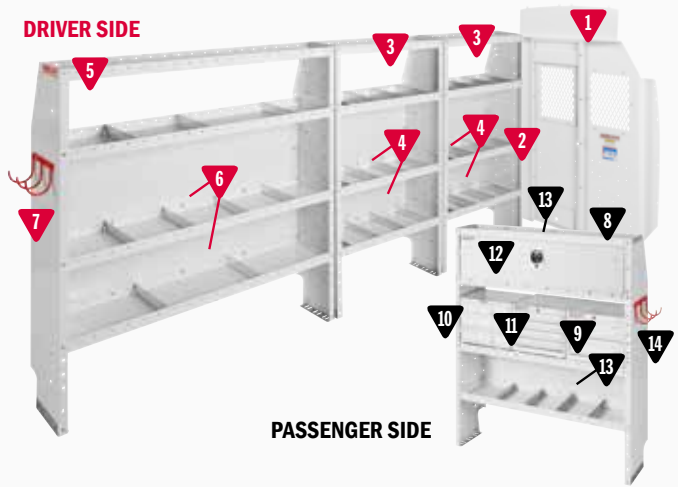

CABLE / PLUMBING

600-8442X Cable/Plumber Package

MODEL	DESCRIPTION	QUANTITY
1	96142-3-01 Screen Bulkhead - ProMaster®	1
2	96901-3-01 Swing Door Conversion Kit	1
3	9373-3-03 Adjustable 4 Shelf Unit (36" x 60" x 13½")	2
4	9603-3-01 Accessory Back Panel (for 36" Shelf Unit 14½" tall)	4
5	9376-3-03 Adjustable 4 Shelf Unit (60" x 60" x 13½")	1
6	9606-3-01 Accessory Back Panel (for 60" Shelf Unit 14½" tall)	2
7	9893-7-01 REDZONE 3 Hook Cord or Tool Holder	1
8	9375-3-03 Adjustable 4 Shelf Unit (52" x 60" x 13½")	1
9	9912-3-02 2 Drawer Cabinet (16" x 14" x 12")	1
10	9909-3-02 Parts Cabinet 9 Bin (16" x 12" x 12")	1
11	9914-3-02 4 Drawer Cabinet (16" x 14" x 12")	1
12	9505-3-01 Shelf Door (for 52" Shelf Unit)	1
13	9605-3-01 Accessory Back Panel (for 52" Shelf Unit 14½" tall)	2
14	9893-7-01 REDZONE 3 Hook Cord or Tool Holder	1
*15	975204-3-01 Van Shelf Mounting Kit - ProMaster 159" EXT WB	1

* Not Shown