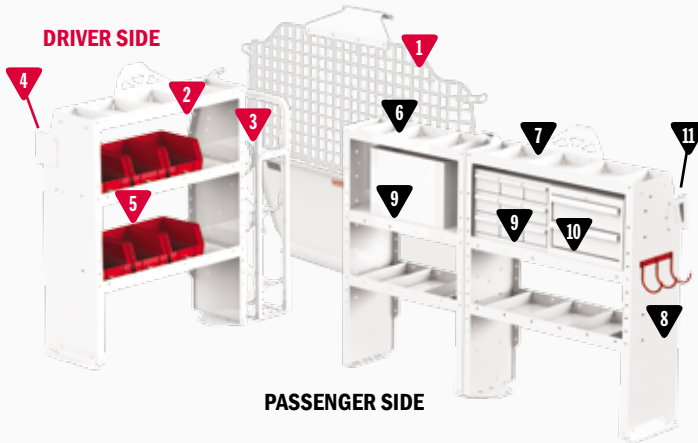

HVAC / MECHANICAL

600-8343 HVAC/Mechanical Package

MODEL	DESCRIPTION	QUANTITY
1	96112-3-01 Mesh Bulkhead - ProMaster City™	1
2	9353-3-03 Adjustable 3 Shelf Unit (36" x 36" x 13½")	1
3	9863-3-01 Refrigerant Tank Rack (1 x 50 lbs., 2 x 30lbs.)	1
4	975205-3-01 Driver Side Mounting Kit - ProMaster City™	1
5	9859-7-01 REDZONE Medium 6 Bin Set (7" x 8" x 12")	1
6	9352-3-03 Adjustable 3 Shelf Unit (28" x 44" x 13½")	1
7	9353-3-03 Adjustable 3 Shelf Unit (36" x 44" x 13½")	1
8	9893-7-01 REDZONE 3 Hook Cord or Tool Holder	1
9	9909-3-02 Parts Cabinet 9 Bin (16" x 12" x 12")	2
10	9912-3-02 2 Drawer Cabinet (16" x 14" x 12")	1
11	975206-3-01 Passenger Side Mounting Kit - ProMaster City™	1