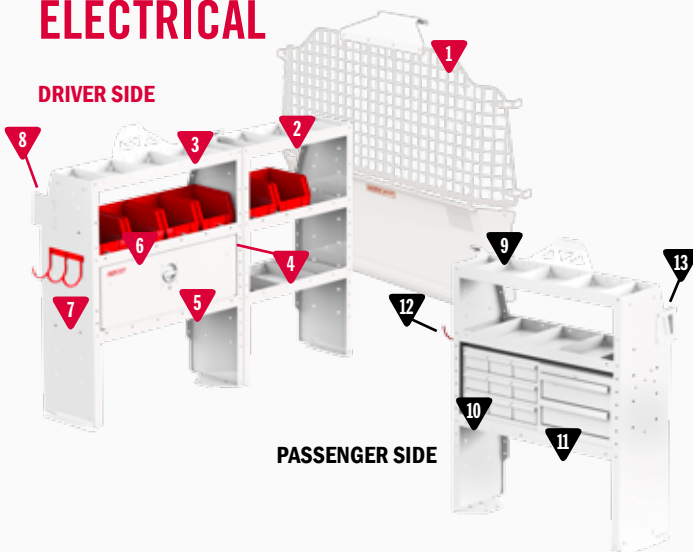

ELECTRICAL

600-8344 Electrical Package

MODEL	DESCRIPTION	QUANTITY
1	96112-3-01 Mesh Bulkhead - ProMaster City™	1
2	9352-3-03 Adjustable 3 Shelf Unit (28" x 44" x 13½")	1
3	9353-3-03 Adjustable 3 Shelf Unit (36" x 44" x 13½")	1
4	9603-3-01 Accessory Back Panel (for 36" Shelf Unit 14½" tall)	1
5	9503-3-01 Shelf Door (for 36" Shelf Unit)	1
6	9859-7-01 REDZONE Medium 6 Bin Set 13"	1
7	9893-7-01 REDZONE 3 Hook Cord or Tool Holder	1
8	975205-3-01 Driver Side Mounting Kit - ProMaster City™	1
9	9353-3-03 Adjustable 3 Shelf Unit (36" x 44" x 13½")	1
10	9909-3-02 Parts Cabinet 9 Bin (16" x 12" x 12")	1
11	9912-3-02 2 Drawer Cabinet (16" x 14" x 12")	1
12	9893-7-01 REDZONE 3 Hook Cord or Tool Holder	1
13	975206-3-01 Passenger Side Mounting Kit - ProMaster City™	1