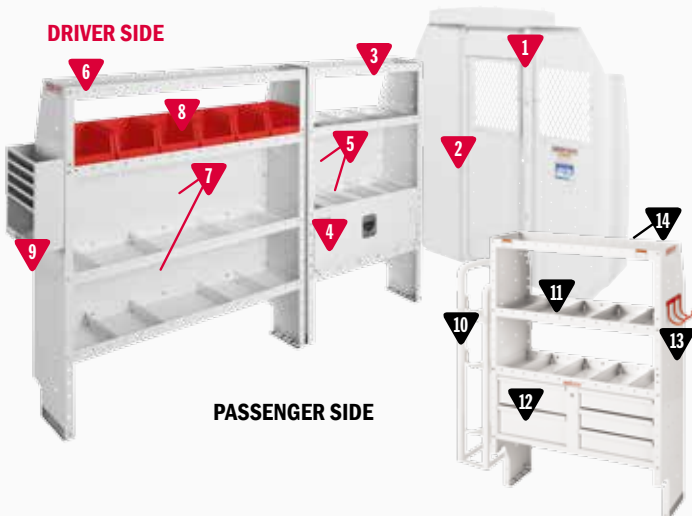

* Not Shown

CABLE / PLUMBING

DRIVER SIDE

PASSENGER SIDE

600-8442S Cable/Plumber Package

MODEL	DESCRIPTION	QUANTITY
1	96142-3-01 Screen Bulkhead - ProMaster®	1
2	96901-3-01 Swing Door Conversion Kit	1
3	9373-3-03 Adjustable 4 Shelf Unit (36" x 60" x 13½")	1
4	9603-3-01 Accessory Back Panel (for 36" Shelf Unit 14½" tall)	2
5	9374-3-03 Adjustable 4 Shelf Unit (42" x 60" x 13½")	1
6	9604-3-01 Accessory Back Panel (for 42" Shelf Unit 14½" tall)	2
7	9893-7-01 REDZONE 3 Hook Cord or Tool Holder	1
8	9391-3-03 Heavy Duty Shelf Unit (for Secure Storage Modules - 42" x 60" x 16")	1
9	9045-3-02 5 Drawer Secure Storage Module (42" x 17" x 16")	1
10	9604-3-01 Accessory Back Panel (for 42" Shelf Unit 14½" tall)	1
11	9893-7-01 REDZONE 3 Hook Cord or Tool Holder	1
12	9504-3-01 Shelf Door (for 42" Shelf Unit)	1
*13	975201-3-01 Van Shelf Mounting Kit - Promaster 118" WB	1

* Not Shown

HVAC / MECHANICAL

DRIVER SIDE

PASSENGER SIDE

600-8443S HVAC/Mechanical Package

MODEL	DESCRIPTION	QUANTITY
1	96142-3-01 Screen Bulkhead - ProMaster®	1
2	96901-3-01 Swing Door Conversion Kit	1
3	9373-3-03 Adjustable 4 Shelf Unit (36" x 60" x 13½")	1
4	9503-3-01 Shelf Door (for 36" Shelf Unit)	1
5	9603-3-01 Accessory Back Panel (for 36" Shelf Unit 14½" tall)	2
6	9374-3-03 Adjustable 4 Shelf Unit (42" x 60" x 13½")	1
7	9604-3-01 Accessory Back Panel (for 42" Shelf Unit 14½" tall)	2
8	9859-7-01 REDZONE Medium 6 Bin Set (13")	1
9	9880-3-01 Literature Holder 6 Compartment	1
10	9863-3-01 Refrigerant Tank Rack (2x 30#, 1x 50#)	1
11	9391-3-03 Heavy Duty Shelf Unit (for Secure Storage Modules - 42" x 60" x 16")	1
12	9045-3-02 5 Drawer Secure Storage Module (42" x 17" x 16")	1
13	9893-7-01 REDZONE 3 Hook Cord or Tool Holder	1
*14	975201-3-01 Van Shelf Mounting Kit - Promaster 118" WB	1