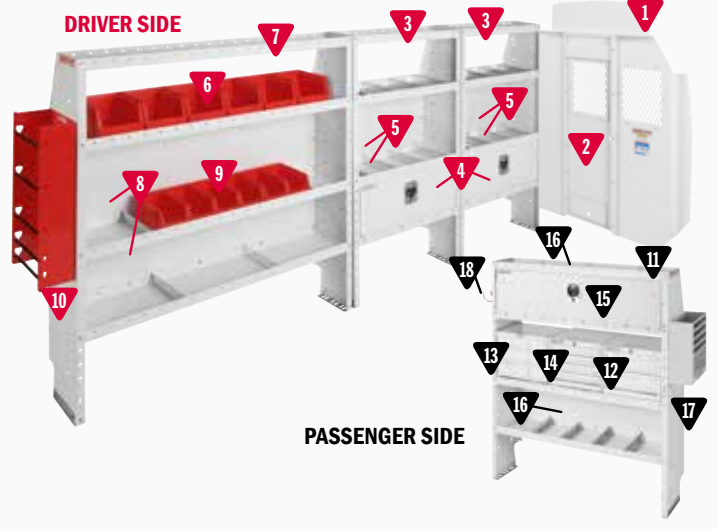

ELECTRICAL

600-8444X Electrical Package

MODEL	DESCRIPTION	QUANTITY
1	96142-3-01 Screen Bulkhead - ProMaster®	1
2	96901-3-01 Swing Door Conversion Kit	1
3	9373-3-03 Adjustable 4 Shelf Unit (36" x 60" x 13½")	2
4	9503-3-01 Shelf Door for 36" Shelf Unit	2
5	9603-3-01 Accessory Back Panel (for 36" Shelf Unit 14½" tall)	4
6	9859-7-01 REDZONE Medium 6 Bin Set 13"	1
7	9376-3-03 Adjustable 4 Shelf Unit (60" x 60" x 13½")	1
8	9606-3-01 Accessory Back Panel (for 60" Shelf Unit 14½" tall)	2
9	9858-7-01 REDZONE Small 6 Bin Set (13")	1
10	9882-7-01 REDZONE Wire Spool Holder End Mount	1
11	9375-3-03 Adjustable 4 Shelf Unit (52" x 13½" x 60")	1
12	9912-3-02 2 Drawer Cabinet (16" x 14" x 12")	1
13	9909-3-02 Parts Cabinet 9 Bin (16" x 12" x 12")	1
14	9914-3-02 4 Drawer Cabinet (16" x 14" x 12")	1
15	9505-3-01 Shelf Door (for 52" Shelf Unit)	1
16	9605-3-01 Accessory Back Panel (52" x 14½" high)	2
17	9880-3-01 Literature Holder 6 Compartment	1
18	9893-7-01 REDZONE 3 Hook Cord or Tool Holder	1
*19	975204-3-01 Van Shelf Mounting Kit - ProMaster 159" EXT WB	1

* Not Shown