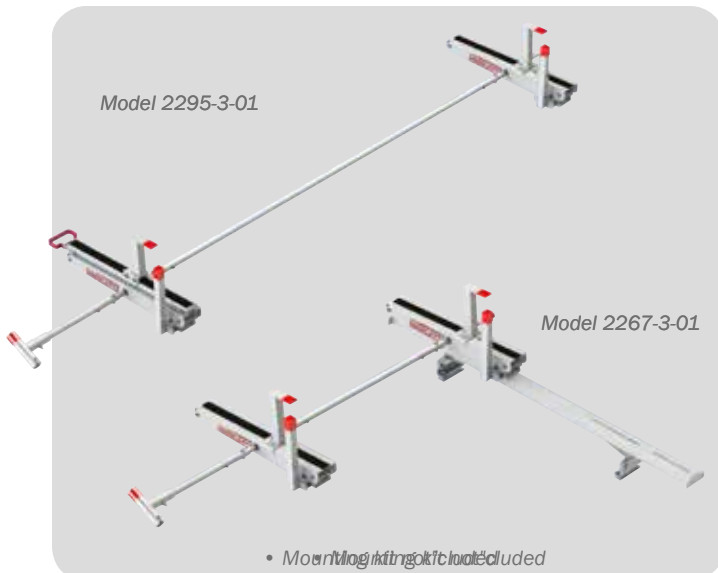

KITS AND ACCESSORIES

Model 2295-3-01

Model 2267-3-01

• Mounting kit not included

Dual Drop-Down Ladder Rack Accessories

MODEL	DETAILS	WEIGHT
2295-3-01	Extended Drop-Down Long Ladder Kit - Mid-Roof/ High-Roof (Cross Members not included) Installs to 2291-3-01	48 lbs.
2297-3-01	Extended Drop-Down Short Ladder Kit - Mid-Roof/ High-Roof (Includes one 70" Cross Member which can be set at 42" center to center) Installs to 2291-3-01	55 lbs.
2275-3-01	Fixed Drop-Down Long Ladder Kit - Full Size (Cross Members not included)	51 lbs.
2277-3-01	Fixed Drop-Down Short Ladder Kit - Full Size (Includes one 70" Cross Member which can be set at 42" center to center) Installs to 2271-3-01	57 lbs.
2265-3-01	Fixed Drop-Down Long Ladder Kit - Compact (Cross Members not included)	58 lbs.
2267-3-01	Fixed Drop-Down Short Ladder Kit - Compact (Includes one 60" Cross Member which can be set at 42" center to center) Installs to 2261-3-01	61 lbs.
NEW! 2254D-3-01	Quick Clamp Add-on Kit - Driver Side	6 lbs.
NEW! 2254P-3-01	Quick Clamp Add-on Kit - Passenger Side	6 lbs.
2060-3-01	Accessory Cross Member - Compact (60" wide)	6 lbs.
2070-3-01	Accessory Cross Member - Full Size (70" wide)	6 lbs.