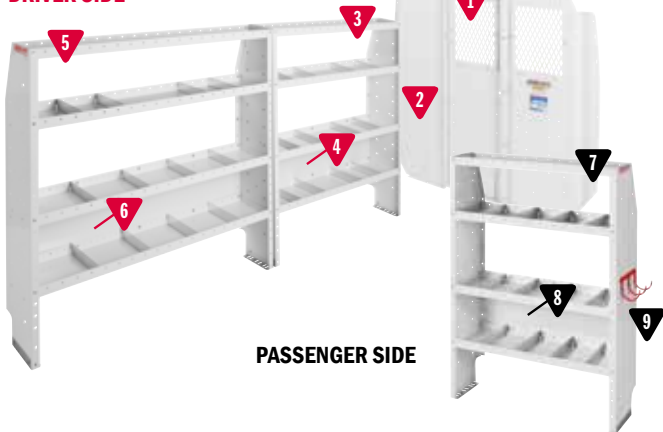

NEW!

ProMaster Low/High Roof Mounting Kit

- Heavy gauge steel mounting plates distribute shelf load and provide secure mounting to van interior
- Mounts directly to reinforced weld nuts and cargo tie-downs or into existing holes (no drilling)
- Faster installation with reduced risk of damage to van during installation

MODEL	DESCRIPTION	WEIGHT
975202-3-01	Promaster 136" WB LR, HR Mounting Kit	17 lbs.

COMMERCIAL / BASE

DRIVER SIDE

PASSENGER SIDE

600-8440R Commercial Shelving Package

MODEL	DESCRIPTION	QUANTITY
1	96142-3-01 Screen Bulkhead - ProMaster®	1
2	96901-3-01 Swing Door Conversion Kit	1
3	9374-3-03 Adjustable 4 Shelf Unit (42" x 60" x 13½")	1
4	9604-3-01 Accessory Back Panel (for 42" shelf unit 14½" tall)	1
5	9375-3-03 Adjustable 4 Shelf Unit (52" x 60" x 13½")	1
6	9605-3-01 Accessory Back Panel (or 52" shelf unit 14½" tall)	1
7	9375-3-03 Adjustable 4 Shelf Unit (52" x 60" x 13½")	1
8	9605-3-01 Accessory Back Panel (for 52" shelf unit 14½" tall)	1
9	9893-7-01 REDZONE 3 Hook Cord or Tool Holder	1
*10	975202-3-01 Van Shelf Mounting Kit - ProMaster 136" WB	1