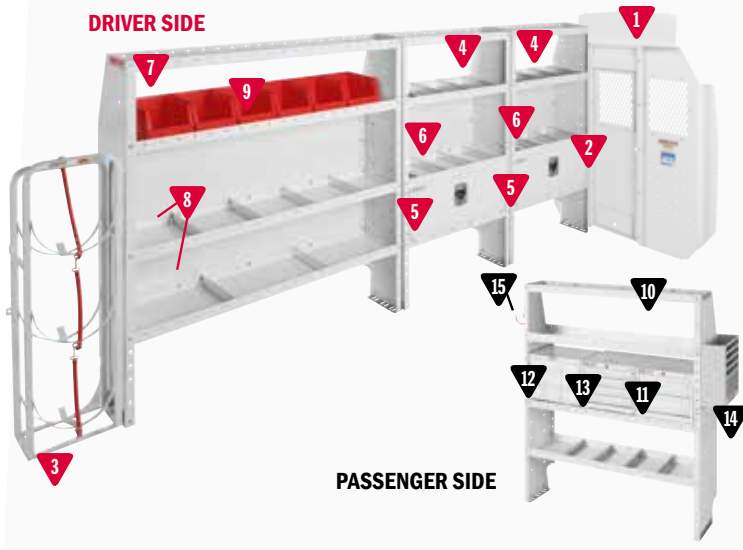

HVAC / MECHANICAL

600-8443X HVAC/Mechanical Package

MODEL	DESCRIPTION	QUANTITY
1	96142-3-01 Screen Bulkhead - ProMaster®	1
2	96901-3-01 Swing Door Conversion Kit	1
3	9863-3-01 Refrigerant Tank Rack (2x 30#, 1x 50#)	1
4	9373-3-03 Adjustable 4 Shelf Unit (36" x 60" x 13½")	2
5	9503-3-01 Shelf Door (for 36" Shelf Unit)	2
6	9603-3-01 Accessory Back Panel (for 36" Shelf Unit 14½" tall)	4
7	9376-3-03 Adjustable 4 Shelf Unit (60" x 60" x 13½")	1
8	9606-3-01 Accessory Back Panel (for 60" Shelf Unit 14½" tall)	2
9	9859-7-01 REDZONE Medium 6 Bin Set (13")	1
10	9375-3-03 Adjustable 4 Shelf Unit (52" x 60" x 13½")	1
11	9912-3-02 2 Drawer Cabinet (16" x 14" x 12")	1
12	9909-3-02 Parts Cabinet 9 Bin (16" x 12" x 12")	1
13	9914-3-02 4 Drawer Cabinet (16" x 14" x 12")	1
14	9880-3-01 Literature Holder 6 Compartment	1
15	9893-7-01 REDZONE 3 Hook Cord or Tool Holder	1
*16	975204-3-01 Van Shelf Mounting Kit - ProMaster 159" EXT WB	1

* Not Shown