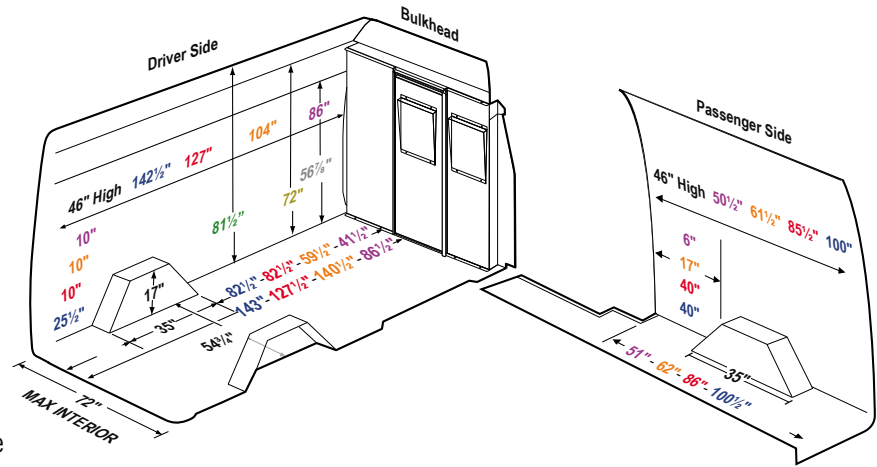

RAM PROMASTER®

The dimensions show in this guide refer to model year 2019 and earlier RAM Promaster vans. Always measure your van carefully to make sure that the equipment you choose will fit properly. Verify the location of the gas tank, brake lines, wiring harness, etc. before installing any equipment. Shelving Mounting Kits are recommended. Do not exceed the van manufacturer's roof load rating.

- Low Roof
   High Roof
- 118" Wheel Base
   138" Wheel Base
- 159" Wheel Base
   159" Extended Wheel Base