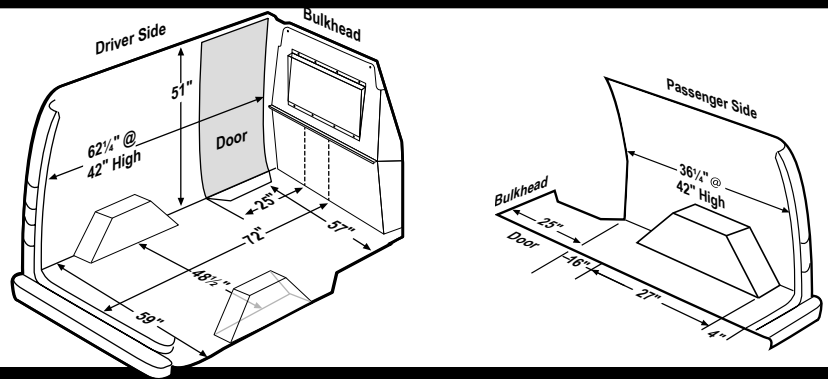

RAM PROMASTER CITY™

The dimensions show in this guide refer to model year 2019 and earlier RAM ProMaster City vans. Always measure your van carefully to make sure that the equipment you choose will fit properly. Verify the location of the gas tank, brake lines, wiring harness, etc. before installing any equipment. Shelving Mounting Kits are recommended. Do not exceed the van manufacturer's roof load rating.