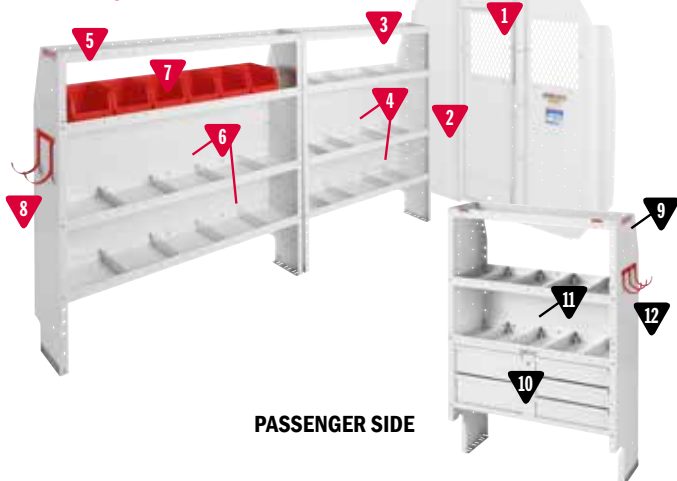

NEW!

ProMaster Low/High Roof Mounting Kit

- Heavy gauge steel mounting plates distribute shelf load and provide secure mounting to van interior
- Mounts directly to reinforced weld nuts and cargo tie-downs or into existing holes (no drilling)
- Faster installation with reduced risk of damage to van during installation

MODEL	DESCRIPTION	WEIGHT
975202-3-01	Promaster 136" WB LR, HR Mounting Kit	17 lbs.

COMMERCIAL / BASE

DRIVER SIDE

PASSENGER SIDE

600-8440R Commercial Shelving Package

MODEL	DESCRIPTION	QUANTITY
1	96142-3-01 Screen Bulkhead - ProMaster®	1
2	96901-3-01 Swing Door Conversion Kit	1
3	9374-3-03 Adjustable 4 Shelf Unit (42" x 60" x 13½")	1
4	9604-3-01 Accessory Back Panel (for 42" shelf unit 14½" tall)	1
5	9375-3-03 Adjustable 4 Shelf Unit (52" x 60" x 13½")	1
6	9605-3-01 Accessory Back Panel (or 52" shelf unit 14½" tall)	1
7	9375-3-03 Adjustable 4 Shelf Unit (52" x 60" x 13½")	1
8	9605-3-01 Accessory Back Panel (for 52" shelf unit 14½" tall)	1
9	9893-7-01 REDZONE 3 Hook Cord or Tool Holder	1
*10	975202-3-01 Van Shelf Mounting Kit - ProMaster 136" WB	1

* Not Shown

GENERAL SERVICE / CONTRACTOR

DRIVER SIDE

PASSENGER SIDE

600-8441R General Service/Contractor Package

MODEL	DESCRIPTION	QUANTITY
1	96142-3-01 Screen Bulkhead - ProMaster®	1
2	96901-3-01 Swing Door Conversion Kit	1
3	9374-3-03 Adjustable 4 Shelf Unit (42" x 60" x 13½")	1
4	9604-3-01 Accessory Back Panel (for 42" shelf unit 14½" tall)	2
5	9375-3-03 Adjustable 4 Shelf Unit (52" x 60" x 13½")	1
6	9605-3-01 Accessory Back Panel (for 52" shelf unit 14½" tall)	2
7	9859-7-01 REDZONE Medium 6 Bin Set (13")	1
8	9892-7-01 REDZONE 2 Hook Holder (5" diameter)	1
9	9391-3-03 Heavy Duty Shelf Unit (for Secure Storage Modules - 42" x 60" x 16")	1
10	9045-3-02 5 Drawer Secure Storage Module (42" x 17" x 16")	1
11	9604-3-01 Accessory Back Panel (for 42" shelf unit 14½" tall)	1
12	9893-7-01 REDZONE 3 Hook Cord or Tool Holder	1
*13	975202-3-01 Van Shelf Mounting Kit - ProMaster 136" WB	1