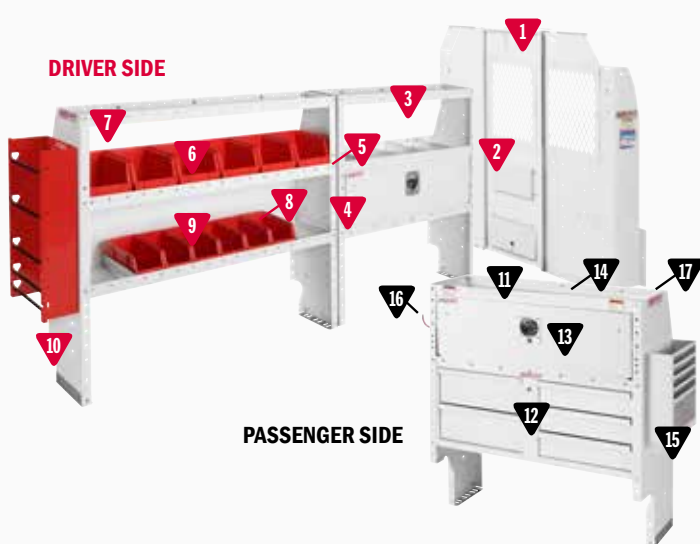

* Not Shown

HVAC / MECHANICAL

600-8123R HVAC/Mechanical Package

MODEL	DESCRIPTION	QUANTITY
1	96102-3-01 Screen Bulkhead - GM Full Size Van	1
2	96901-3-01 Swing Door Conversion Kit	1
3	9354-3-03 Adjustable 3 Shelf Unit (42" x 44" x 13½")	1
4	9504-3-01 Shelf Door (for 42" Shelf Unit)	1
5	9604-3-01 Accessory Back Panel (for 42" Shelf Unit 14½" tall)	1
6	9355-3-03 Adjustable 3 Shelf Unit (52" x 44" x 13½")	1
7	9355-7-01 REDZONE Medium 6 Bin Set (13")	2
8	9880-3-01 Literature Holder 6 Compartment	1
9	9605-3-01 Accessory Back Panel (for 52" Shelf Unit 14½" tall)	1
10	9863-3-01 Refrigerant Tank Rack (2x 30#, 1x 50#)	1
11	9381-3-03 Heavy Duty Shelf Unit (for Secure Storage Modules - 42" x 44" x 16")	1
12	9045-3-02 5 Drawer Secure Storage Module (42" x 17" x 16")	1
13	9893-7-01 REDZONE 3 Hook Cord or Tool Holder	1
*14	975401-3-01 Van Shelf Mounting Kit - Chevy Express 155" WB	1

* Not Shown

ELECTRICAL

600-8124R Electrical Package

MODEL	DESCRIPTION	QUANTITY
1	96102-3-01 Screen Bulkhead - GM Full Size Van	1
2	96901-3-01 Swing Door Conversion Kit	1
3	9354-3-03 Adjustable 3 Shelf Unit (42" x 44" x 13½")	1
4	9504-3-01 Shelf Door (for 42" Shelf Unit)	1
5	9604-3-01 Accessory Back Panel (for 42" Shelf Unit 14½" tall)	1
6	9859-7-01 REDZONE Medium 6 Bin Set (13")	1
7	9355-3-03 Adjustable 3 Shelf Unit (52" x 44" x 13½")	1
8	9605-3-01 Accessory Back Panel (for 52" Shelf Unit 14½" tall)	1
9	9858-7-01 REDZONE Small 6 Bin Set (13")	1
10	9882-7-01 REDZONE Wire Spool Holder End Mount	1
11	9381-3-03 Heavy Duty Shelf Unit (for Secure Storage Modules - 42" x 44" x 16")	1
12	9045-3-02 5 Drawer Secure Storage Module (42" x 17" x 16")	1
13	9504-3-01 Shelf Door (for 42" Shelf Unit)	1
14	9604-3-01 Accessory Back Panel (for 42" Shelf Unit 14½" tall)	1
15	9880-3-01 Literature Holder 6 Compartment	1
16	9893-7-01 REDZONE 3 Hook Cord or Tool Holder	1
*17	975401-3-01 Van Shelf Mounting Kit - Chevy Express 155" WB	1