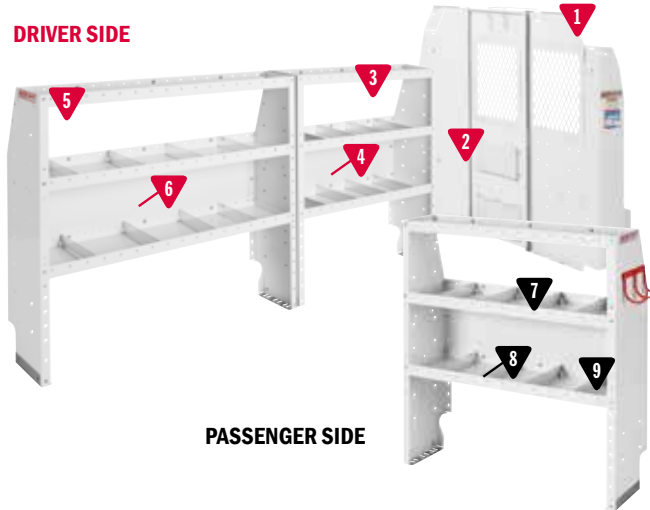

COMMERCIAL / BASE

DRIVER SIDE

PASSENGER SIDE

600-8120R Commercial Shelving Package

MODEL	DESCRIPTION	QUANTITY
1	96102-3-01 Screen Bulkhead - GM Full Size Van	1
2	96901-3-01 Swing Door Conversion Kit	1
3	9354-3-03 Adjustable 3 Shelf Unit (42" x 44" x 13½")	1
4	9604-3-01 Accessory Back Panel (for 42" Shelf Unit 14½" tall)	1
5	9355-3-03 Adjustable 3 Shelf Unit (52" x 44" x 13½")	1
6	9605-3-01 Accessory Back Panel (for 52" Shelf Unit 14½" tall)	1
7	9354-3-03 Adjustable 3 Shelf Unit (42" x 44" x 13½")	1
8	9604-3-01 Accessory Back Panel (for 42" Shelf Unit 14½" tall)	1
9	9893-7-01 REDZONE 3 Hook Cord or Tool Holder	1
*10	975401-3-01 Van Shelf Mounting Kit - Chevy Express 155" WB	1

* Not Shown