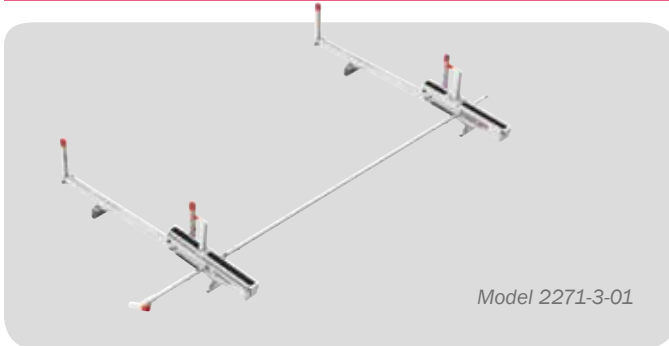

STEP 2

SELECT A DROP-DOWN LADDER RACK ASSEMBLY (Single-Side Only with Crossmembers)

Model 2271-3-01

Drop-Down Ladder Rack Assemblies

Drop-down can mount on driver or passenger side. Rack fits 16' to 40' Extension, 5' to 10' Step and 3' to 8' Podium, evenly distributed on ladder rack. Carry ladders appropriate to the size of the vehicle.

MODEL	DETAILS	WEIGHT
2271-3-01	Fixed Drop-Down - Full Size <i>(Includes two 70" Cross Members which can be set at 96" or 77" center to center)</i>	77 lbs.
2261-3-01	Fixed Drop-Down - Compact <i>(Includes two 60" Cross Members which can be set at 77" center to center)</i>	83 lbs.

Always properly secure ladders to the ladder rack while driving. Transporting ladders longer than the vehicle is not recommended.