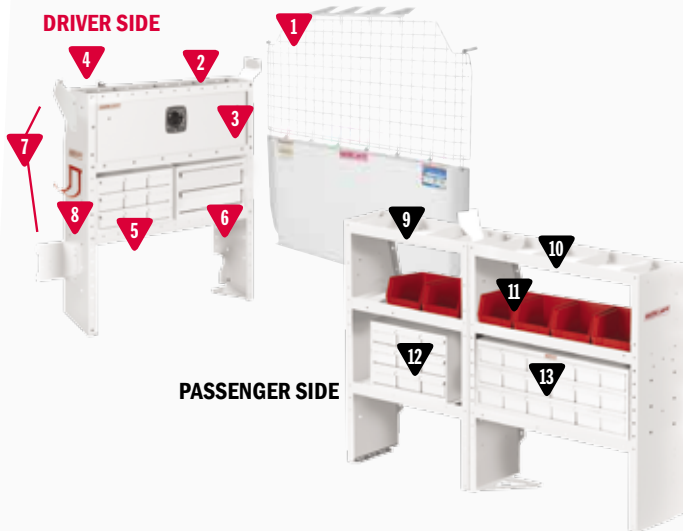

PLUMBING

600-8322 Cable/Plumber Package

MODEL	DESCRIPTION	QUANTITY
1	96114-3-01 Mesh Bulkhead - Chevy City Express	1
2	9353-3-03 Adjustable 3 Shelf Unit (36" x 44" x 13½")	1
3	9503-3-01 Shelf Door (for 36" shelf unit)	1
4	9603-3-01 Accessory Back Panel (for 36" shelf unit 14½" tall)	1
5	9909-3-02 Parts Cabinet 9 Bin (16" x 12" x 12")	1
6	9912-3-02 2 Drawer Cabinet (16" x 14" x 12")	1
7	975403-3-01 Driver Side Mounting Kit - NV200/City Express	1
8	9892-7-01 REDZONE 2 Hook Holder (5" diameter)	1
9	9352-3-03 Adjustable 3 Shelf Unit (28" x 44" x 13½")	1
10	9353-3-03 Adjustable 3 Shelf Unit (36" x 44" x 13½")	1
11	9859-7-01 REDZONE Medium 6 Bin Set (13")	1
12	9909-3-02 Parts Cabinet 9 Bin (16" x 12" x 12")	1
13	9918-3-02 Parts Cabinet 18 Bin (32" x 12" x 12")	1
*14	975404-3-01 Passenger Side Mounting - Kit NV200/City Express	1

* Not Shown