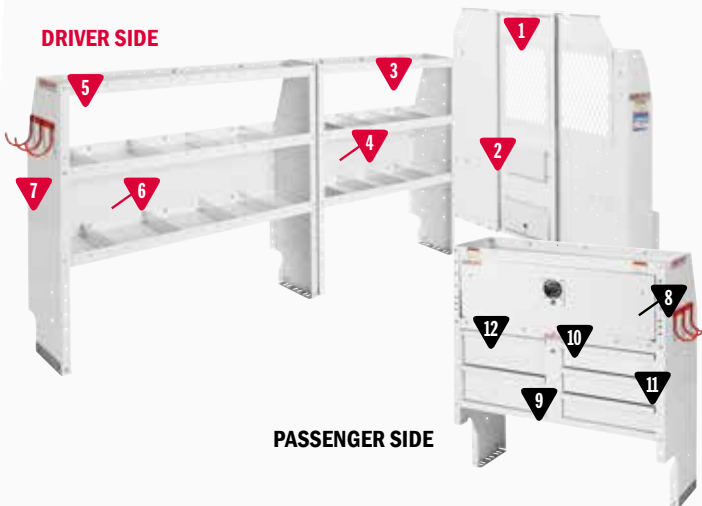

CABLE / PLUMBING

600-8122R Cable/Plumber Package

MODEL	DESCRIPTION	QUANTITY
1	96102-3-01 Screen Bulkhead - GM Full Size Van	1
2	96901-3-01 Swing Door Conversion Kit	1
3	9354-3-03 Adjustable 3 Shelf Unit (42" x 44" x 13½")	1
4	9604-3-01 Accessory Back Panel (for 42" Shelf Unit 14½" tall)	1
5	9355-3-03 Adjustable 4 Shelf Unit (52" x 44" x 13½")	1
6	9605-3-01 Accessory Back Panel (for 52" Shelf Unit 14½" tall)	1
7	9893-7-01 REDZONE 3 Hook Cord or Tool Holder	1
8	9381-3-03 Heavy Duty Shelf Unit (for Secure Storage Modules - 42" x 44" x 16")	1
9	9045-3-02 5 Drawer Secure Storage Module (42" x 17" x 16")	1
10	9604-3-01 Accessory Back Panel (for 42" Shelf Unit 14½" tall)	1
11	9893-7-01 REDZONE 3 Hook Cord or Tool Holder	1
12	9504-3-01 Shelf Door (for 42" Shelf Unit)	1
*13	975401-3-01 Van Shelf Mounting Kit - Chevy Express 155" WB	1

* Not Shown