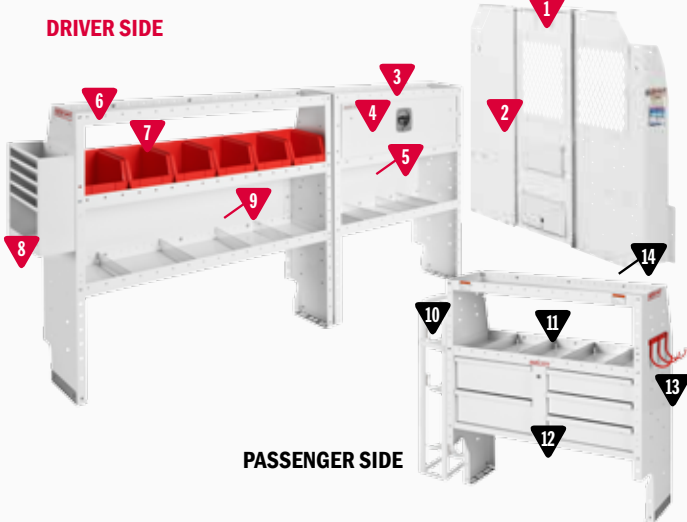

HVAC / MECHANICAL

600-8123R HVAC/Mechanical Package

MODEL	DESCRIPTION	QUANTITY
1	96102-3-01 Screen Bulkhead - GM Full Size Van	1
2	96901-3-01 Swing Door Conversion Kit	1
3	9354-3-03 Adjustable 3 Shelf Unit (42" x 44" x 13½")	1
4	9504-3-01 Shelf Door (for 42" Shelf Unit)	1
5	9604-3-01 Accessory Back Panel (for 42" Shelf Unit 14½" tall)	1
6	9355-3-03 Adjustable 3 Shelf Unit (52" x 44" x 13½")	1
7	9355-7-01 REDZONE Medium 6 Bin Set (13")	2
8	9880-3-01 Literature Holder 6 Compartment	1
9	9605-3-01 Accessory Back Panel (for 52" Shelf Unit 14½" tall)	1
10	9863-3-01 Refrigerant Tank Rack (2x 30#, 1x 50#)	1
11	9381-3-03 Heavy Duty Shelf Unit (for Secure Storage Modules - 42" x 44" x 16")	1
12	9045-3-02 5 Drawer Secure Storage Module (42" x 17" x 16")	1
13	9893-7-01 REDZONE 3 Hook Cord or Tool Holder	1
*14	975401-3-01 Van Shelf Mounting Kit - Chevy Express 155" WB	1

* Not Shown