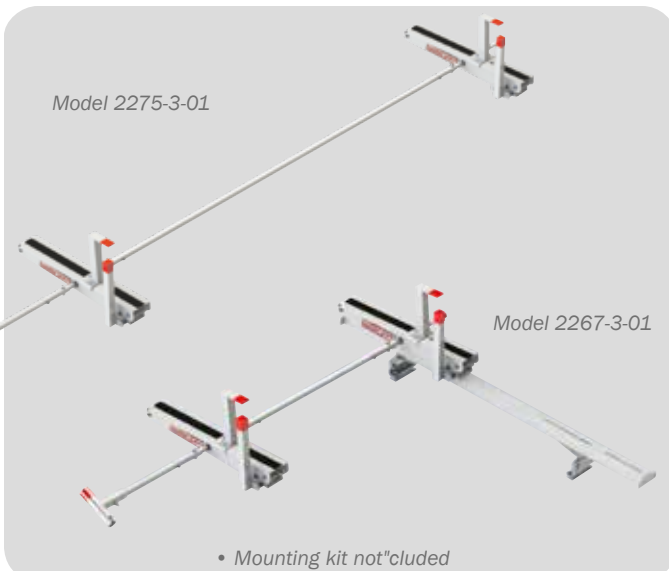

KITS AND ACCESSORIES

Model 2275-3-01

Model 2267-3-01

• Mounting kit not included

Dual Drop-Down Ladder Rack Accessories

MODEL	DETAILS	WEIGHT
2275-3-01	Fixed Drop-Down Long Ladder Kit - Full Size <i>(Cross Members not included) For Cross Members set at 96" or 77" center to center. Installs to 2271-3-01</i>	51 lbs.
2277-3-01	Fixed Drop-Down Short Ladder Kit - Full Size <i>(Includes one 70" Cross Member which can be set at 42" center to center) Installs to 2271-3-01</i>	57 lbs.
2265-3-01	Fixed Drop-Down Long Ladder Kit - Compact <i>(Cross Members not included)</i>	58 lbs.
2267-3-01	Fixed Drop-Down Short Ladder Kit - Compact <i>(Includes one 60" Cross Member which can be set at 42" center to center) Installs to 2261-3-01</i>	61 lbs.
NEW! 2254D-3-01	Quick Clamp Add-on Kit - Driver Side	6 lbs.
NEW! 2254P-3-01	Quick Clamp Add-on Kit - Passenger Side	6 lbs.
2060-3-01	Accessory Cross Member - Compact (60" wide)	6 lbs.
2070-3-01	Accessory Cross Member - Full Size (70" wide)	6 lbs.