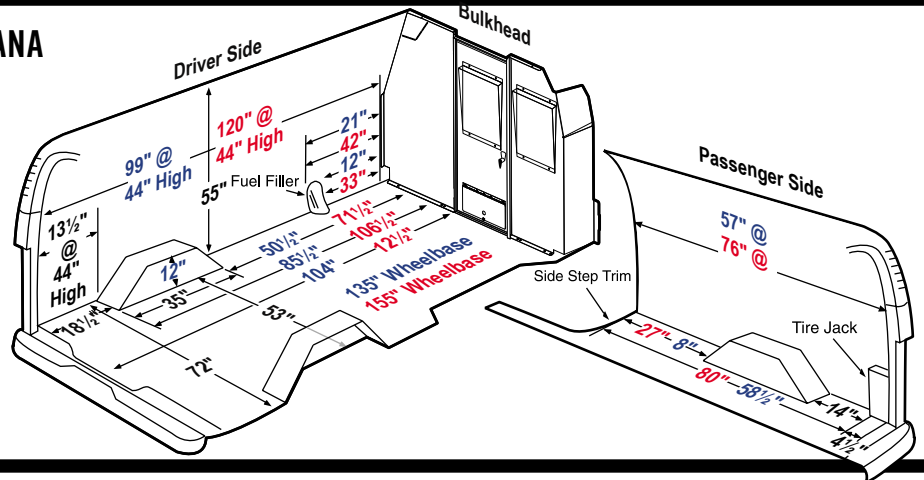

CHEVROLET EXPRESS / GMC SAVANA

The dimensions show in this guide refer to model year 2019 and earlier Chevrolet Express and GMC Savana vans. Always measure your van carefully to make sure that the equipment you choose will fit properly. Verify the location of the gas tank, brake lines, wiring harness, etc. before installing any equipment. Shelving Mounting Kits are recommended. Do not exceed the van manufacturer's roof load rating.

■ 135" Wheel Base ■ 155" Wheel Base

CHEVROLET CITY EXPRESS / NISSAN NV200

The dimensions show in this guide refer to model year 2019 and earlier Chevrolet City Express and Nissan NV200 vans. Always measure your van carefully to make sure that the equipment you choose will fit properly. Verify the location of the gas tank, brake lines, wiring harness, etc. before installing any equipment. Shelving Mounting Kits are recommended. Do not exceed the van manufacturer's roof load rating.