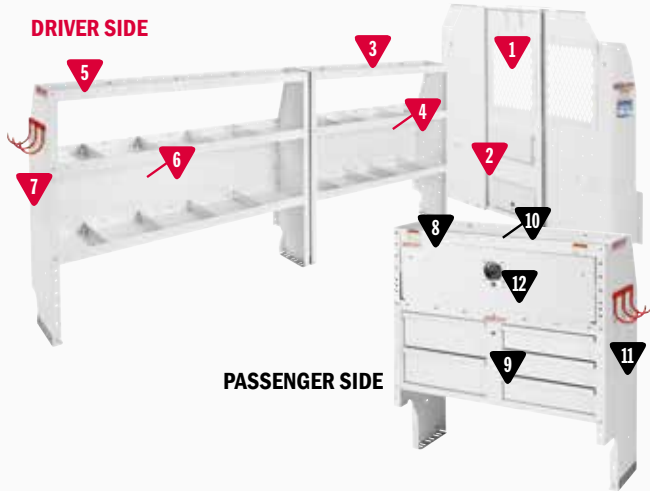

CABLE / PLUMBING

600-8122L Cable/Plumber Package

MODEL	DESCRIPTION	QUANTITY
1	96102-3-01 Screen Bulkhead - Full Size Van	1
2	96901-3-01 Swing Door Conversion Kit	1
3	9355-3-03 Adjustable 3 Shelf Unit (52" x 44" x 13½")	1
4	9605-3-01 Accessory Back Panel (for 52" Shelf Unit 14½" tall)	1
5	9356-3-03 Adjustable 3 Shelf Unit (60" x 44" x 13½")	1
6	9606-3-01 Accessory Back Panel (for 60" Shelf Unit 14½" tall)	1
7	9893-7-01 REDZONE 3 Hook Cord or Tool Holder	1
8	9381-3-03 Heavy Duty Shelf Unit (for Secure Storage Modules - 42" x 44" x 16")	1
9	9045-3-02 5 Drawer Secure Storage Module (42" x 17" x 16")	1
10	9604-3-01 Accessory Back Panel (for 42" Shelf Unit 14½" tall)	1
11	9893-7-01 REDZONE 3 Hook Cord or Tool Holder	1
12	9504-3-01 Shelf Door (for 42" Shelf Unit)	1
*13	975402-3-01 Van Shelf Mounting Kit - Chevy Express 155" WB	1

* Not Shown