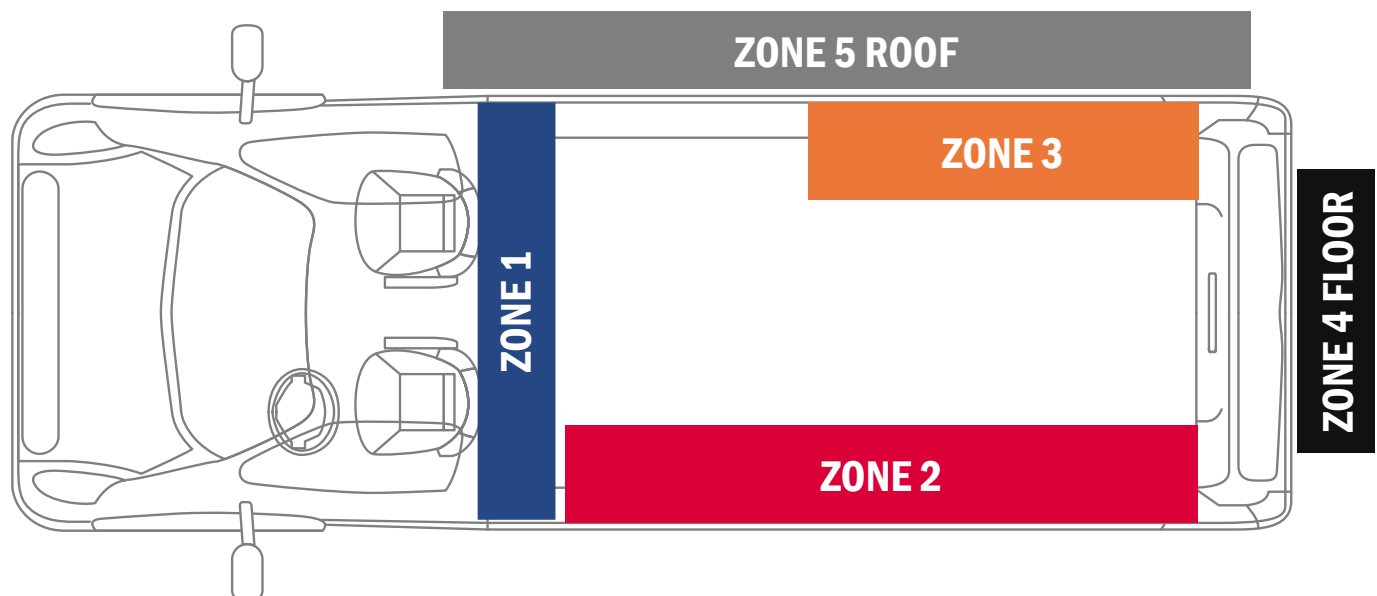

TABLE OF CONTENTS

- **BASE PACKAGES..... 4-9**
  - Low-Roof, 155" WB 4-5
  - High-Roof, 155" WB 6-7
  - Chevrolet City Express 8-9
- **BULKHEADS..... 10**
- **ADJUSTABLE SHELVING 11**
- **SECURE STORAGE 12**
- **MOUNTING KITS..... 12**
- **ACCESSORIES 13**
- **CABINETS 16**
- **DRAWER UNITS..... 17**
- **ROOF RACKS..... 18-19**

The PRO PACKAGES for Express, Savana and City Express vans on the next few pages can be used as a complete upfit package or a starting point for a custom upfit. Van layout dimensions are on the back cover if you're looking for something more custom or just need some detailed information about your van's interior. If you need more help, your local WEATHER GUARD® Truck and Van Equipment distributor is a great resource for all your upfitting questions.