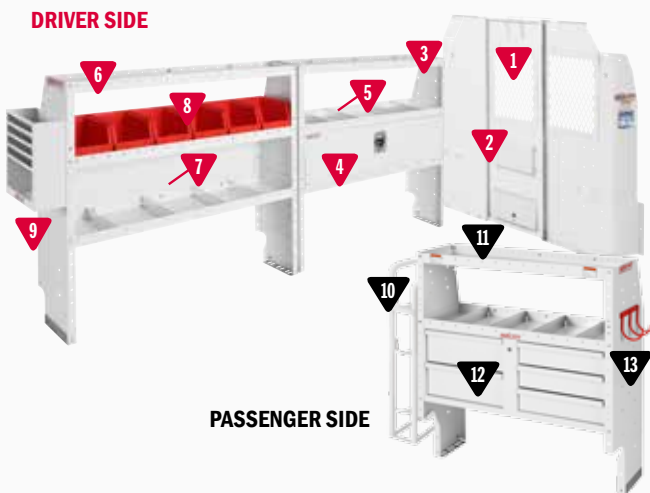

HVAC / MECHANICAL

600-8123L HVAC/Mechanical Package

MODEL	DESCRIPTION	QUANTITY
1	96102-3-01 Screen Bulkhead - Full Size Van	1
2	96901-3-01 Swing Door Conversion Kit	1
3	9355-3-03 Adjustable 3 Shelf Unit (52" x 44" x 13½")	1
4	9505-3-01 Shelf Door (for 52" Shelf Unit)	1
5	9605-3-01 Accessory Back Panel (for 52" Shelf Unit 14½" tall)	1
6	9356-3-03 Adjustable 3 Shelf Unit (60" x 44" x 13½")	1
7	9606-3-01 Accessory Back Panel (for 60" Shelf Unit 14½" tall)	1
8	9859-7-01 REDZONE Medium 6 Bin Set (13")	1
9	9880-3-01 Literature Holder 6 Compartment	1
10	9863-3-01 Refrigerant Tank Rack (2x 30#, 1x 50#)	1
11	9381-3-03 Heavy Duty Shelf Unit (for Secure Storage Modules - 42" x 44" x 16")	1
12	9045-3-02 5 Drawer Secure Storage Module (42" x 17" x 16")	1
13	9893-7-01 REDZONE 3 Hook Cord or Tool Holder	1
*14	975402-3-01 Van Shelf Mounting Kit - Chevy Express 155" WB	1

* Not Shown