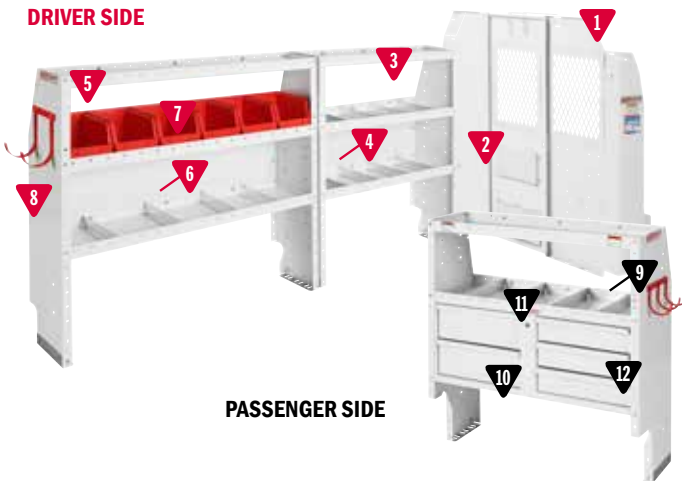

NEW! Chevy Express/GMC Savana Mounting Kit

- Heavy gauge steel mounting plates distribute shelf load and provide secure mounting to van interior
- Mounts directly to reinforced weld nuts and cargo tie-downs or into existing holes (no drilling)
- Faster installation with reduced risk of damage to van during installation

MODEL	DESCRIPTION	WEIGHT
975401-3-01	Chevy Express 155" WB Mounting Kit	18 lbs.

COMMERCIAL / BASE

DRIVER SIDE

PASSENGER SIDE

600-8120R Commercial Shelving Package

MODEL	DESCRIPTION	QUANTITY
1	96102-3-01 Screen Bulkhead - GM Full Size Van	1
2	96901-3-01 Swing Door Conversion Kit	1
3	9354-3-03 Adjustable 3 Shelf Unit (42" x 44" x 13½")	1
4	9604-3-01 Accessory Back Panel (for 42" Shelf Unit 14½" tall)	1
5	9355-3-03 Adjustable 3 Shelf Unit (52" x 44" x 13½")	1
6	9605-3-01 Accessory Back Panel (for 52" Shelf Unit 14½" tall)	1
7	9354-3-03 Adjustable 3 Shelf Unit (42" x 44" x 13½")	1
8	9604-3-01 Accessory Back Panel (for 42" Shelf Unit 14½" tall)	1
9	9893-7-01 REDZONE 3 Hook Cord or Tool Holder	1
*10	975401-3-01 Van Shelf Mounting Kit - Chevy Express 155" WB	1

* Not Shown

GENERAL SERVICE / CONTRACTOR

DRIVER SIDE

PASSENGER SIDE

600-8121R General Service/Contractor Package

MODEL	DESCRIPTION	QUANTITY
1	96102-3-01 Screen Bulkhead - GM Full Size Van	1
2	96901-3-01 Swing Door Conversion Kit	1
3	9354-3-03 Adjustable 3 Shelf Unit (42" x 44" x 13½")	1
4	9604-3-01 Accessory Back Panel (for 42" Shelf Unit 14½" tall)	1
5	9355-3-03 Adjustable 4 Shelf Unit (52" x 44" x 13½")	1
6	9605-3-01 Accessory Back Panel (for 52" Shelf Unit 14½" tall)	1
7	9859-7-01 REDZONE Medium 6 Bin Set (13")	1
8	9892-7-01 REDZONE 2 Hook Holder (5" diameter)	1
9	9381-3-03 Heavy Duty Shelf Unit (for Secure Storage Modules - 42" x 44" x 16")	1
10	9045-3-02 5 Drawer Secure Storage Module (42" x 17" x 16")	1
11	9604-3-01 Accessory Back Panel (for 42" Shelf Unit 14½" tall)	1
12	9893-7-01 REDZONE 3 Hook Cord or Tool Holder	1
*13	975401-3-01 Van Shelf Mounting Kit - Chevy Express 155" WB	1