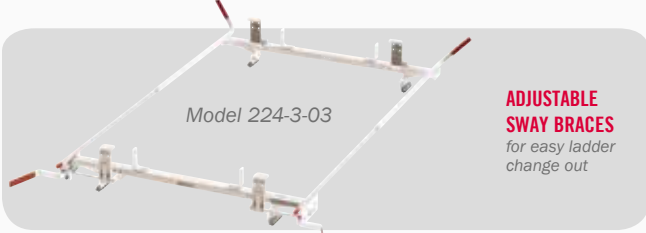

Model 224-3-03

ADJUSTABLE SWAY BRACES
for easy ladder change out

! Quick Clamp Racks for Chevy City Express

MODEL	DETAILS	WEIGHT
223-3-03	60" Single Quick Clamp Rack (curb-side only)	44 lbs.
224-3-03	60" Dual Quick Clamp Rack	54 lbs.
225-3-03	60" Quick Clamp Accessory Cross Member	16 lbs.
234-3-01	Dual Quick Clamp Rack (street side/curb side)	76 lbs.
233-3-01	Quick Clamp Accessory Cross Member Fits Models 234-3-01, 236-3-01	21 lbs.