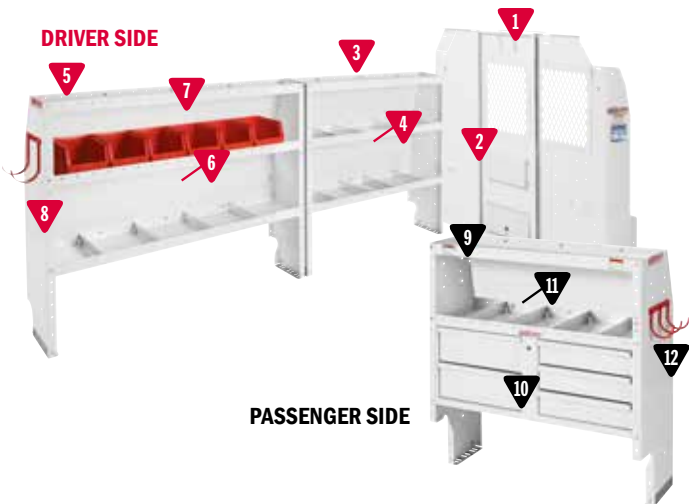

NEW!

Chevy Express/GMC Savana Mounting Kit

- Heavy gauge steel mounting plates distribute shelf load and provide secure mounting to van interior
- Mounts directly to reinforced weld nuts and cargo tie-downs or into existing holes (no drilling)
- Faster installation with reduced risk of damage to van during installation

MODEL	DESCRIPTION	WEIGHT
975402-3-01	Chevy Express/GMC Savana 155" WB Mounting Kit	20 lbs.

COMMERCIAL / BASE

DRIVER SIDE

PASSENGER SIDE

600-8120L Commercial Shelving Package

MODEL	DESCRIPTION	QUANTITY
1	96102-3-01 Screen Bulkhead - Full Size Van	1
2	96901-3-01 Swing Door Conversion Kit	1
3	9355-3-03 Adjustable 3 Shelf Unit (52" x 44" x 13½")	1
4	9605-3-01 Accessory Back Panel (for 52" shelf unit 14½" tall)	1
5	9356-3-03 Adjustable 3 Shelf Unit (60" x 44" x 13½")	1
6	9606-3-01 Accessory Back Panel (or 60" shelf unit 14½" tall)	1
7	9354-3-03 Adjustable 4 Shelf Unit (42" x 44" x 13½")	1
8	9604-3-01 Accessory Back Panel (for 42" shelf unit 14½" tall)	1
9	9893-7-01 REDZONE 3 Hook Cord or Tool Holder	1
*10	975402-3-01 Van Shelf Mounting Kit - Chevy Express 155" WB	1

* Not Shown

GENERAL SERVICE / CONTRACTOR

DRIVER SIDE

PASSENGER SIDE

600-8121L General Service/Contractor Package

MODEL	DESCRIPTION	QUANTITY
1	96102-3-01 Screen Bulkhead - Full Size Van	1
2	96901-3-01 Swing Door Conversion Kit	1
3	9355-3-03 Adjustable 3 Shelf Unit (52" x 44" x 13½")	1
4	9605-3-01 Accessory Back Panel (for 52" shelf unit 14½" tall)	1
5	9356-3-03 Adjustable 4 Shelf Unit (60" x 44" x 13½")	1
6	9606-3-01 Accessory Back Panel (for 60" shelf unit 14½" tall)	1
7	9859-7-01 REDZONE Medium 6 Bin Set (13")	1
8	9892-7-01 REDZONE 2 Hook Holder (5" diameter)	1
9	9381-3-03 Heavy Duty Shelf Unit (for Secure Storage Modules - 42" x 44" x 16")	1
10	9045-3-02 5 Drawer Secure Storage Module (42" x 17" x 16")	1
11	9604-3-01 Accessory Back Panel (for 42" shelf unit 14½" tall)	1
12	9893-7-01 REDZONE 3 Hook Cord or Tool Holder	1
*13	975402-3-01 Van Shelf Mounting Kit - Chevy Express 155" WB	1