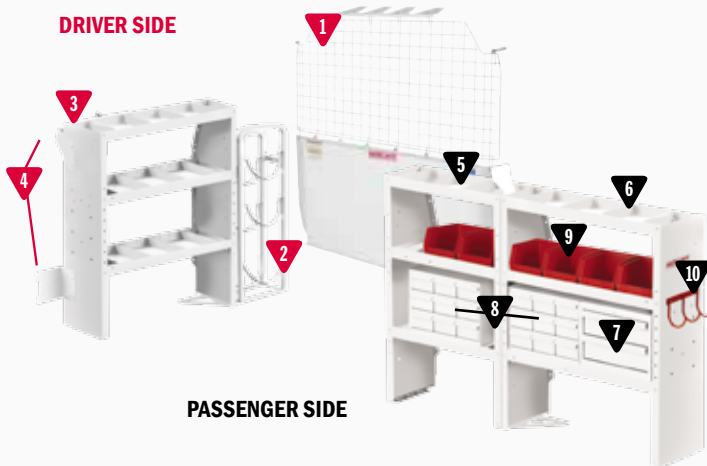

HVAC / MECHANICAL

600-8323 HVAC/Mechanical Package

MODEL	DESCRIPTION	QUANTITY
1	96114-3-01 Mesh Bulkhead - Chevy City Express	1
2	9863-3-01 Refrigerant Tank Rack (2x 30#, 1x 50#)	1
3	9353-3-03 Adjustable 3 Shelf Unit (36" x 44" x 13½")	1
4	975403-3-01 Driver Side Mounting Kit - NV200/City Express	1
5	9352-3-03 Adjustable 3 Shelf Unit (28" x 44" x 13½")	1
6	9353-3-03 Adjustable 3 Shelf Unit (36" x 44" x 13½")	1
7	9912-3-02 2 Drawer Cabinet (16" x 14" x 12")	1
8	9909-3-02 Parts Cabinet 9 Bin (16" x 12" x 12")	2
9	9859-7-01 REDZONE Medium 6 Bin Set (13")	1
10	9893-7-01 REDZONE 3 Hook Cord or Tool Holder	1
*11	975404-3-01 Passenger Side Mounting Kit - NV200/City Express	1

* Not Shown