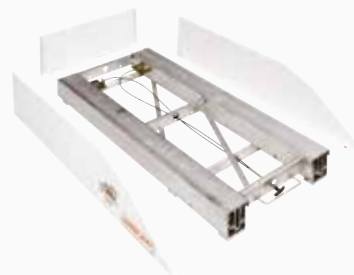

FOR FULL-SIZE VAN SIDE DOOR

Model 3100

BED RAT® Sliding Platforms

MODEL	HEIGHT	WIDTH	DEPTH	WEIGHT
3100	4¾"	22"-44¾"	54"	97 lbs.
3200	4¾"	44¾"	68"	123 lbs.
3400	4¾"	44¾"	90"	155 lbs.