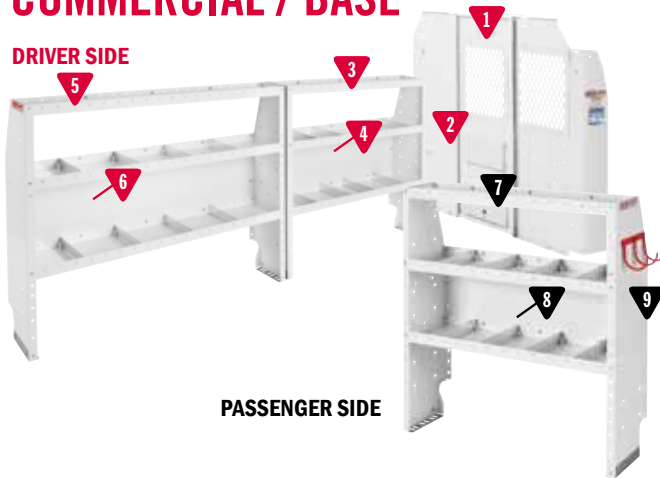

NEW!

Chevy Express/GMC Savana Mounting Kit

- Heavy gauge steel mounting plates distribute shelf load and provide secure mounting to van interior
- Mounts directly to reinforced weld nuts and cargo tie-downs or into existing holes (no drilling)
- Faster installation with reduced risk of damage to van during installation

MODEL	DESCRIPTION	WEIGHT
975402-3-01	Chevy Express/GMC Savana 155" WB Mounting Kit	20 lbs.

COMMERCIAL / BASE

DRIVER SIDE

PASSENGER SIDE

600-8120L Commercial Shelving Package

MODEL	DESCRIPTION	QUANTITY
1	96102-3-01 Screen Bulkhead - Full Size Van	1
2	96901-3-01 Swing Door Conversion Kit	1
3	9355-3-03 Adjustable 3 Shelf Unit (52" x 44" x 13½")	1
4	9605-3-01 Accessory Back Panel (for 52" shelf unit 14½" tall)	1
5	9356-3-03 Adjustable 3 Shelf Unit (60" x 44" x 13½")	1
6	9606-3-01 Accessory Back Panel (or 60" shelf unit 14½" tall)	1
7	9354-3-03 Adjustable 4 Shelf Unit (42" x 44" x 13½")	1
8	9604-3-01 Accessory Back Panel (for 42" shelf unit 14½" tall)	1
9	9893-7-01 REDZONE 3 Hook Cord or Tool Holder	1
*10	975402-3-01 Van Shelf Mounting Kit - Chevy Express 155" WB	1

* Not Shown

GENERAL SERVICE / CONTRACTOR

DRIVER SIDE

PASSENGER SIDE

600-8121L General Service/Contractor Package

MODEL	DESCRIPTION	QUANTITY
1	96102-3-01 Screen Bulkhead - Full Size Van	1
2	96901-3-01 Swing Door Conversion Kit	1
3	9355-3-03 Adjustable 3 Shelf Unit (52" x 44" x 13½")	1
4	9605-3-01 Accessory Back Panel (for 52" shelf unit 14½" tall)	1
5	9356-3-03 Adjustable 4 Shelf Unit (60" x 44" x 13½")	1
6	9606-3-01 Accessory Back Panel (for 60" shelf unit 14½" tall)	1
7	9859-7-01 REDZONE Medium 6 Bin Set (13")	1
8	9892-7-01 REDZONE 2 Hook Holder (5" diameter)	1
9	9381-3-03 Heavy Duty Shelf Unit (for Secure Storage Modules - 42" x 44" x 16")	1
10	9045-3-02 5 Drawer Secure Storage Module (42" x 17" x 16")	1
11	9604-3-01 Accessory Back Panel (for 42" shelf unit 14½" tall)	1
12	9893-7-01 REDZONE 3 Hook Cord or Tool Holder	1
*13	975402-3-01 Van Shelf Mounting Kit - Chevy Express 155" WB	1