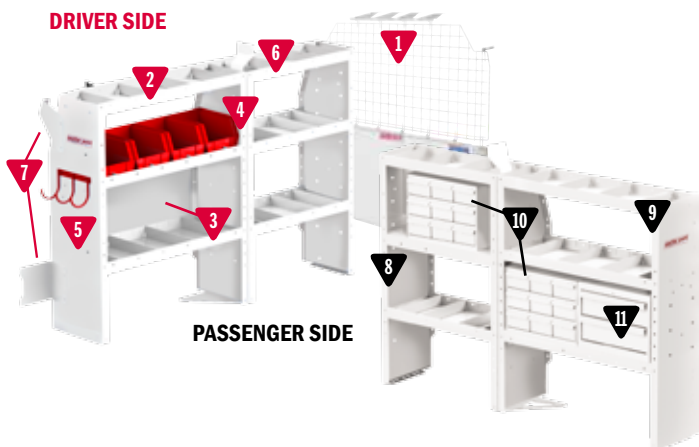

COMMERCIAL / BASE

DRIVER SIDE

PASSENGER SIDE

600-8320 Commercial Shelving Package

MODEL	DESCRIPTION	QUANTITY
1	96114-3-01 Mesh Bulkhead - Chevy City Express	1
2/2	9353-3-03 Adjustable 3 Shelf Unit (36" x 44" x 13½")	2
3/3	9603-3-01 Accessory Back Panel (36" x 14½")	4
*4	9754-3-01 Rear Shelving Mounting Kit - City Express	1

* Not Shown

GENERAL SERVICE

DRIVER SIDE

PASSENGER SIDE

600-8321 General Service Package

MODEL	DESCRIPTION	QUANTITY
1	96114-3-01 Mesh Bulkhead - Chevy City Express	1
2	9353-3-03 Adjustable 3 Shelf Unit (36" x 44" x 13½")	1
3	9603-3-01 Accessory Back Panel for 36" Shelf Unit (14½" tall)	1
4	9859-7-01 REDZONE Medium 6 Bin Set (13")	1
5	9893-7-01 REDZONE 2 Hook Holder (5" diameter)	1
6	9352-3-03 Adjustable 3 Shelf Unit (28" x 44" x 13½")	1
7	975403-3-01 Driver Side Shelf Mounting Kit - City Express	1
8	9352-3-03 Adjustable 3 Shelf Unit (28" x 44" x 13½")	1
9	9353-3-03 Adjustable 3 Shelf Unit (36" x 44" x 13½")	1
10	9909-3-02 Parts Cabinet 9 Bin Set (16" x 14" x 12")	2
11	9912-3-02 2 Drawer Cabinet (16" x 14" x 12")	1
*12	975404-3-01 Passenger Side Mounting Kit - City Express/NV200	1