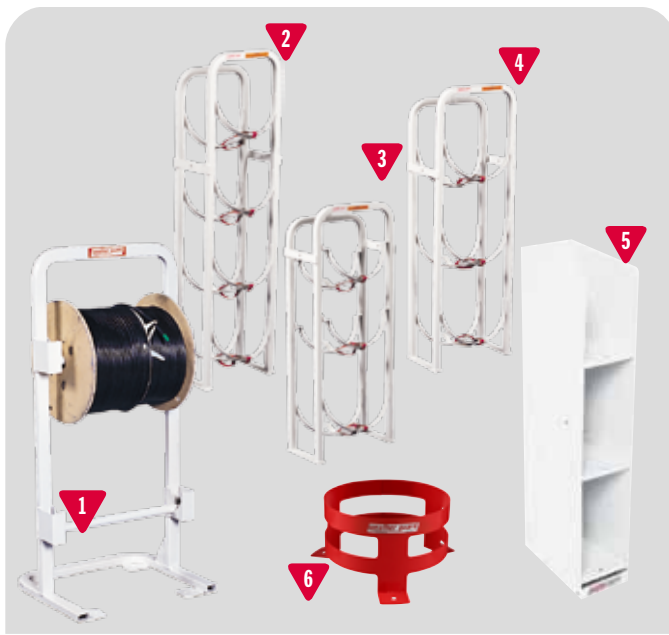

*Must be cut to fit any style vans

NEW ITEMS AVAILABLE JUNE 2018

ACCESSORIES

! CAB COMMAND CENTER

WEATHER GUARD® EXCLUSIVE!

Cab Command Center for
Chevy Express/GMC Savana

MODEL	HEIGHT	WIDTH	DEPTH	WEIGHT
9012-3-01	18"	7½"	20"	30 lbs.

RAISED MOUNTING BASE FOR 7" FLOOR CLEARANCE
with tamper-resistant Torx® head mounting bolts

POWER PASS® ELECTRICAL PASS-THRU GROMMET
allows you to charge items within the box

SECURE D HANDLE LOCKS
single point latching for theft-resistance

SIMPLIFIED INSTALLATION
gets you back on the job quickly

Floor Mounted Accessories

MODEL	DESCRIPTION	HEIGHT	WIDTH	DEPTH	WEIGHT
1	9861-3-01 Cable Spool Holder	42½"	19¾"	16¾"	37 lbs.
2	9862-3-01 3-50 lb. Tank Holder	45½"	15½"	8"	31 lbs.
3	9863-3-01 2-30 lb., 1-50 lb. Tank Holder	40"	15½"	8"	27 lbs.
4	9864-3-01 4-30 lb. Tank Holder	48½"	13"	8"	31 lbs.
5	9860-3-01 Catalog File Unit	36"	6"	12"	16 lbs.
6	9885-7-01 5 Gal. Bucket Holder	6¾"	11¼"	11¼"	8 lbs.