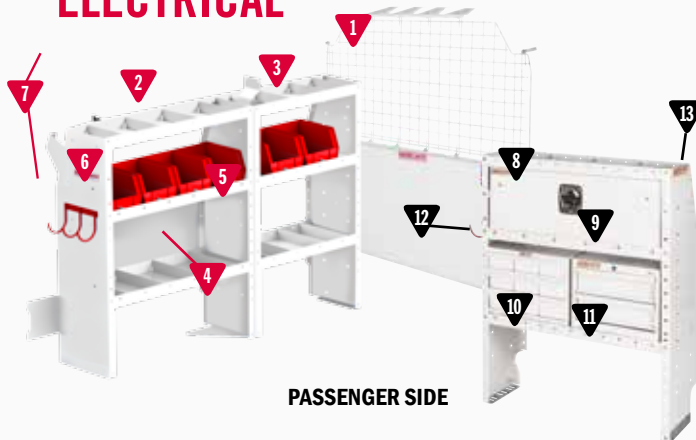

ELECTRICAL

600-8324 Electrical Package

MODEL	DESCRIPTION	QUANTITY
1	96114-3-01 Mesh Bulkhead - Chevy City Express	1
2	9353-3-03 Adjustable 3 Shelf Unit (36" x 44" x 13½")	1
3	9352-3-03 Adjustable 3 Shelf Unit (28" x 44" x 13½")	1
4	9603-3-01 Accessory Back Panel (for 36" shelf unit 14½" tall)	1
5	9859-7-01 REDZONE Medium 6 Bin Set (13")	1
6	9893-7-01 REDZONE 3 Hook Cord or Tool Holder	1
7	975403-3-01 Driver Side Mounting Kit - NV200/City Express	1
8	9353-3-03 Adjustable 3 Shelf Unit (36" x 44" x 13 ½")	1
9	9503-3-01 Shelf Door for (36" shelf unit)	1
10	9909-3-02 Parts Cabinet 9 Bin (16" x 12" x 12")	1
11	9912-3-02 2 Drawer Cabinet (16" x 14" x 12")	1
12	9893-7-01 REDZONE 3 Hook Cord or Tool Holder	1
*13	975404-3-01 Mounting Kit - NV200/City Express	1

* Not Shown