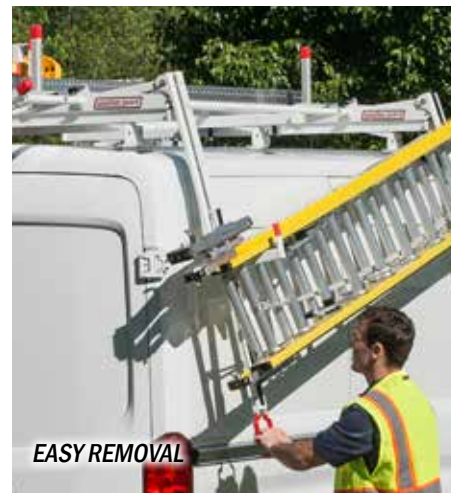

VAN STORAGE EQUIPMENT

EZGlide2™

DROP-DOWN LADDER RACK

EASIEST | LIGHTEST | MOST VERSATILE

weather guard®

EASIEST TO OPERATE

- **50% easier** to operate than competitor drop-down ladder racks to reduce strain.
- Drop-down feature improves user safety when handling heavy ladder loads.
- Heavy duty design holds the toughest loads and lasts longer.

LIGHTEST WEIGHT DROP-DOWN LADDER RACK AVAILABLE

- Maximize roof weight capacity to hold the important items.
- Great fuel economy whether empty or fully loaded.

MAXIMIZE CAPACITY WHEN LOADED

GREAT FUEL ECONOMY

MOST VERSATILE

- Fits extension ladders up to 40' and step/podium ladders from 3' - 12' with extra drop-down mechanism.
- Easily operates with up to 100 lbs of ladder weight per side.
- Optional third cross-member accommodates conduit carrier for secure storage.

OPTIONAL CONDUIT CARRIER AVAILABLE

DUAL HYDRAULIC STRUTS
EASIEST TO OPERATE

LADDER LOCK BRACKET
SECURES HOLDER IN LOADED POSITION

RUBBER GUARD STRIP
PROTECTS YOUR LADDER

THUMB LOCK
SAFELY OPERATE DROP-DOWN EXTENSION