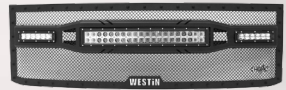

2015-2018 CHEVY SILVERADO 2500/3500