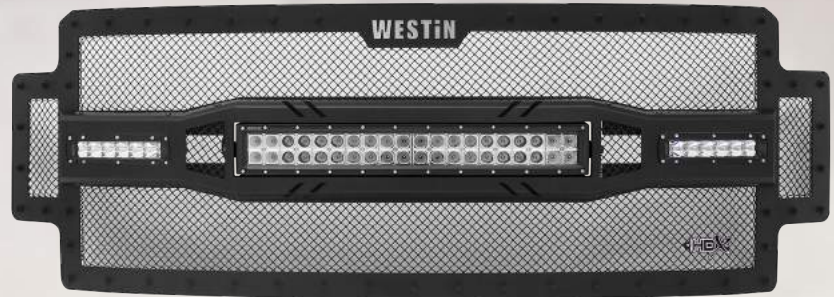

NEW HDX LED GRILLE

- 11 gauge steel frame with laser cut Westin logo
- (1) Double Row Combo LED Light Bar and
  (2) Flood or Spot Single Row LED Light Bars*
- 16 gauge steel light housing
- Form fitted mesh grille
- Outer grille frame features torx head accents
- Bolt-on installation - No drilling required

Finish: Textured Black

Material: Steel

Warranty: 5 Year

LED Warranty: Limited Lifetime

PATENT PENDING