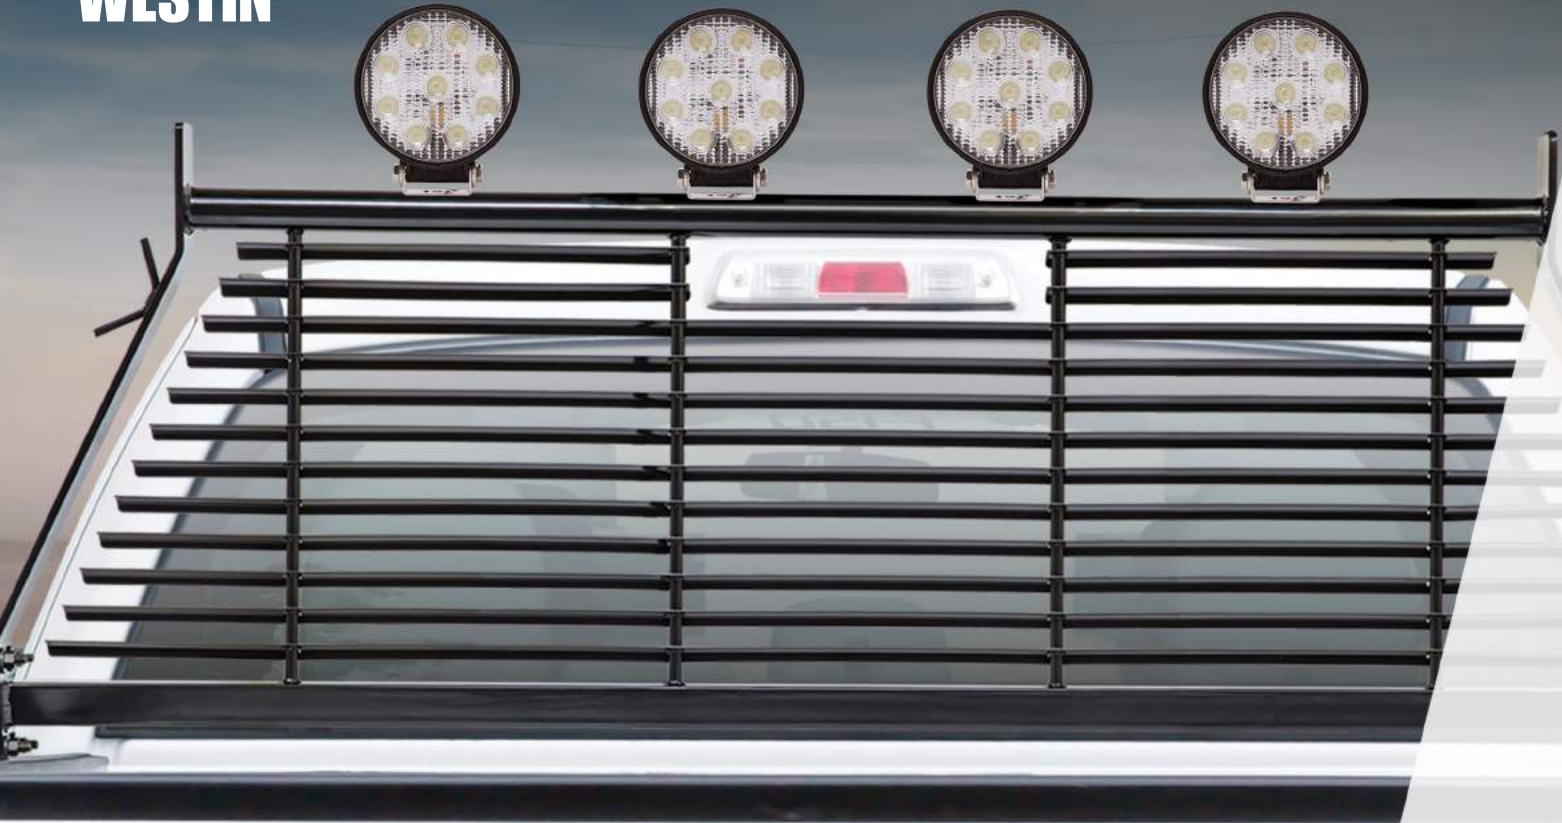

DUAL WIRING
HARNESS
INCLUDED

HDX B-FORCE FLUSH MOUNT LED KIT SET OF 2 - AVAILABLE IN 6 INCH AND 10 INCH LENGTHS

- Installs onto Westin HDX Grille Guard punch plate
- Adjustable slider brackets fits most 6" and 10" double row LED light bars
- Choose mounting method: Cut-out punch plate or direct bolt-on installation
- Available in 2 sizes:
 - (2) 6" B-FORCE double row LED light bars, (2) flush mount faceplates, (2) adjustable slider brackets, (1) dual connecting wiring harness and mounting hardware
 - (2) 10" B-FORCE double row LED light bars, (2) flush mount faceplates, (2) adjustable slider brackets, (1) dual connecting wiring harness and mounting hardware

ULTRA

QUADRANT

ODYSSEY

STRIKER

WESTIN

HYPER

WESTIN[®]

SWIVEL LED WORK LIGHT

LED WORK UTILITY LIGHT / POWER OUTPUT 40 WATTS

- Dimensions: 5.7" x 4.7"
- 5W Osram LED Chips
- Strong magnetic base
- Light swivels and pivots for quick repositioning
- Dust and moisture resistant lens
- Raw Lumens: 3,984
- Includes mounting hardware
- Includes 12v vehicle connector
- Limited lifetime warranty
- Available in Flood beam