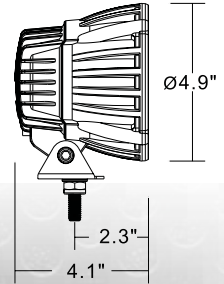

WJ60-C0004-G1

WJ60-C0004-G2

WJ60-C0004-G3

Item# :	WJ60-C0004-G1	WJ60-C0004-G2	WJ60-C0004-G3
Total Power Consumption	12W	12W	12W
LEDS	4PCs*3W	4PCs*3W	4PCs*3W
Input Voltage	12-30V	12-30V	12-30V
Current Draw	0.85A 12V , 0.35A 30V	0.85A 12V , 0.35A 30V	0.85A 12V , 0.35A 30V
Color Temperature	6000K	6000K	6000K
Working Life	30000+hours	30000+hours	30000+hours
Lumen	710LM	710LM	710LM
Beam	Spot	Spot	Spot
Beam Angle	12°	12°	12°
Working Temperature	-4°F~140°F	-4°F~140°F	-4°F~140°F
Polarized	15.3G rms24-2000Hz	15.3G rms24-2000Hz	15.3G rms24-2000Hz
Water Resistance	IP67	IP67	IP67
Finish	Black	Black	Black
Material	Aluminum Alloys, Polycarbonate	Aluminum Alloys, Polycarbonate	Aluminum Alloys, Polycarbonate