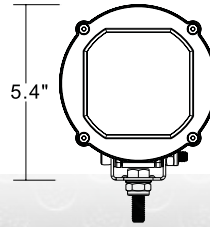

WJ60-C0005-G1