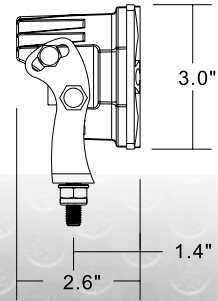

WJ60-C0004-G3