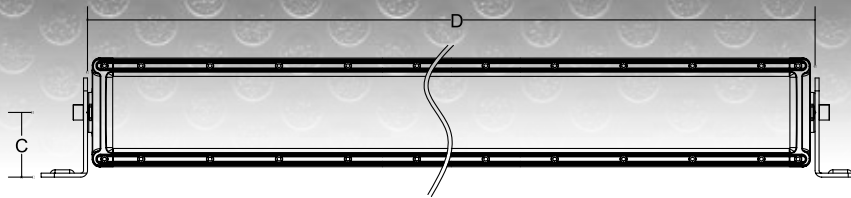

WJ60-C0010-Z