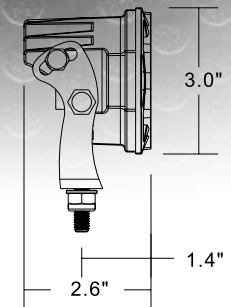

WJ60-C0004-G2