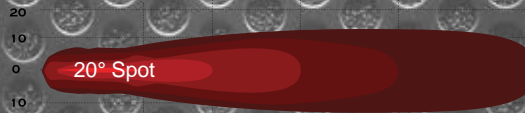

F : Flood
S : Spot
F/S : Flood&Spot

Items	WJ60-W0012B-G1-S	WJ60-W0012B-G1-F
Total Power Consumption	16W	16W
Actual Power Consumption	16W	16W
LEDs	4pcs x 4W(Cree LED)	4pcs x 4W(Cree LED)
Input Voltage	10-30V	10-30V
Current Draw	1.15	1.15
Color Temperature	6000K	6000K
Working life	30,000+ Hours	30,000+ Hours
Lumen	1120LM	1120LM
Beam	Spot	Flood
Beam Angle	20 degree	45 degree
Working Temperature	-30 °C~80 °C	-30 °C~80 °C
Polarized	Shockproof	Shockproof
Water Resistance	IP67	IP67
Finish	Black	Black
Material	Diecast Aluminum housing	Diecast Aluminum housing
Lens Material	PMMA	PMMA
Mounting Bracket	Alu firm bracket	Alu firm bracket