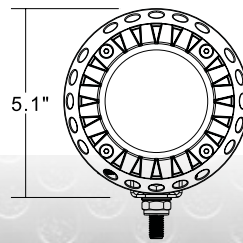

Item# :	WJ60-C0006-G1	WJ60-C0006-G2	WJ60-C0006-G3
Total Power Consumption	20W	20W	20W
LEDS	1PCS*20W	1PCS*20W	1PCS*20W
Input Voltage	12-30V	12-30V	12-30V
Current Draw	1.28A 12V , 0.51A 30V	1.28A 12V , 0.51A 30V	1.28A 12V , 0.51A 30V
Color Temperature	6000K	6000K	6000K
Working Life	30000+hours	30000+hours	30000+hours
Lumen	720LM	720LM	720LM
Beam	Spot	Spot	Spot
Beam Angle	10°	10°	10°
Working Temperature	-4°F~140°F	-4°F~140°F	-4°F~140°F
Polarized	15. 3G rms24-2000Hz	15. 3G rms24-2000Hz	15. 3G rms24-2000Hz
Water Resistance	IP67	IP67	IP67
Finish	Black	Black	Black
Material	Aluminum Alloys, Polycarbonate	Aluminum Alloys, Polycarbonate	Aluminum Alloys, Polycarbonate