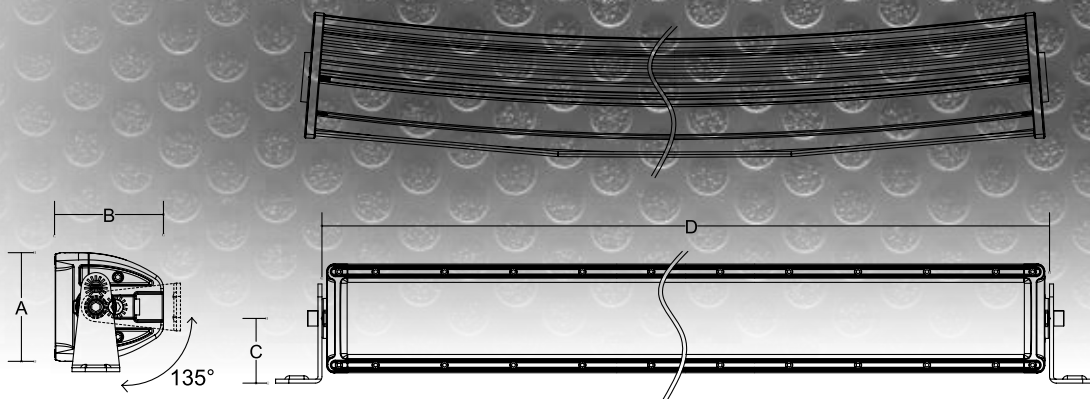

WJ60-C0007-Z

F : Flood
S : Spot
F/S : Flood&Spot

Working Temperature	Polarized	Water Resistance	Finish	Mounting Dimension				Material
				A	B	C	D	
-4°F~140°F	15. 3G rms24-2000Hz	IP67	Black	2.5"/3.2"	3"/3.2"	2"	21.72"	Aluminum Alloys, Polycarbonate
-4°F~140°F	15. 3G rms24-2000Hz	IP67	Black	2.5"/3.2"	3"/3.2"	2"	21.72"	Aluminum Alloys, Polycarbonate
-4°F~140°F	15. 3G rms24-2000Hz	IP67	Black	2.5"/3.2"	3"/3.2"	2"	21.72"	Aluminum Alloys, Polycarbonate
-4°F~140°F	15. 3G rms24-2000Hz	IP67	Black	2.5"/3.2"	3"/3.2"	2"	31.75"	Aluminum Alloys, Polycarbonate
-4°F~140°F	15. 3G rms24-2000Hz	IP67	Black	2.5"/3.2"	3"/3.2"	2"	31.75"	Aluminum Alloys, Polycarbonate
-4°F~140°F	15. 3G rms24-2000Hz	IP67	Black	2.5"/3.2"	3"/3.2"	2"	31.75"	Aluminum Alloys, Polycarbonate
-4°F~140°F	15. 3G rms24-2000Hz	IP67	Black	2.5"/3.2"	3"/3.2"	2"	41.75"	Aluminum Alloys, Polycarbonate
-4°F~140°F	15. 3G rms24-2000Hz	IP67	Black	2.5"/3.2"	3"/3.2"	2"	41.75"	Aluminum Alloys, Polycarbonate
-4°F~140°F	15. 3G rms24-2000Hz	IP67	Black	2.5"/3.2"	3"/3.2"	2"	41.75"	Aluminum Alloys, Polycarbonate
-4°F~140°F	15. 3G rms24-2000Hz	IP67	Black	2.5"/3.2"	3"/3.2"	2"	51.75"	Aluminum Alloys, Polycarbonate
-4°F~140°F	15. 3G rms24-2000Hz	IP67	Black	2.5"/3.2"	3"/3.2"	2"	51.75"	Aluminum Alloys, Polycarbonate
-4°F~140°F	15. 3G rms24-2000Hz	IP67	Black	2.5"/3.2"	3"/3.2"	2"	51.75"	Aluminum Alloys, Polycarbonate
-4°F~140°F	15. 3G rms24-2000Hz	IP67	Black	2.5"/3.2"	3"/3.2"	2"	55.65"	Aluminum Alloys, Polycarbonate
-4°F~140°F	15. 3G rms24-2000Hz	IP67	Black	2.5"/3.2"	3"/3.2"	2"	55.65"	Aluminum Alloys, Polycarbonate
-4°F~140°F	15. 3G rms24-2000Hz	IP67	Black	2.5"/3.2"	3"/3.2"	2"	55.65"	Aluminum Alloys, Polycarbonate