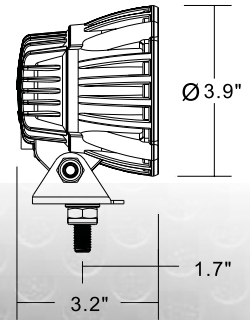

WJ60-C0006-G2