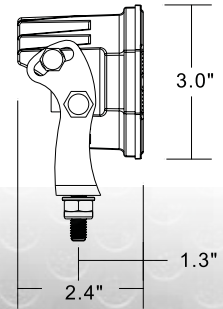

WJ60-C0003-G1

WJ60-C0003-G2

WJ60-C0003-G3

Item# :	WJ60-C0003-G1	WJ60-C0003-G2	WJ60-C0003-G3
Total Power Consumption	40W	40W	40W
LEDS	4PCS*10W	4PCS*10W	4PCS*10W
Input Voltage	12-30V	12-30V	12-30V
Current Draw	2.7A 12V , 1.1A 30V	2.7A 12V , 1.1A 30V	2.7A 12V , 1.1A 30V
Color Temperature	6000K	6000K	6000K
Working Life	30000+hours	30000+hours	30000+hours
Lumen	2100LM	2100LM	2100LM
Beam	Spot	Spot	Spot
Beam Angle	8°	8°	8°
Working Temperature	-4°F~140°F	-4°F~140°F	-4°F~140°F
Polarized	15.3G rms24-2000Hz	15.3G rms24-2000Hz	15.3G rms24-2000Hz
Water Resistance	IP67	IP67	IP67
Finish	Black	Black	Black
Material	Aluminum Alloys, Polycarbonate	Aluminum Alloys, Polycarbonate	Aluminum Alloys, Polycarbonate