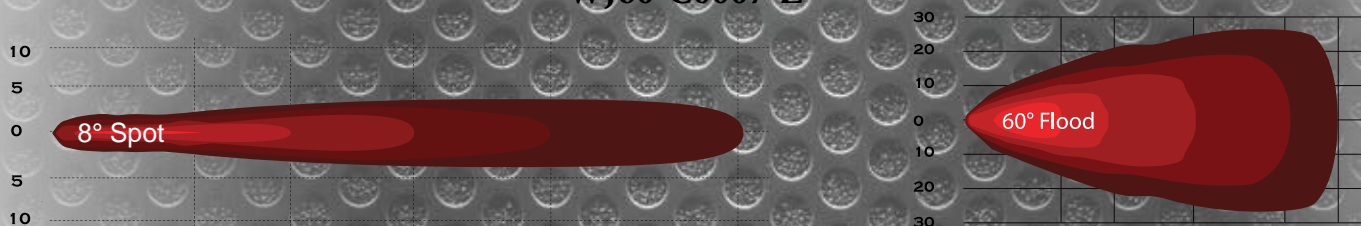

WJ60-C0007-Z