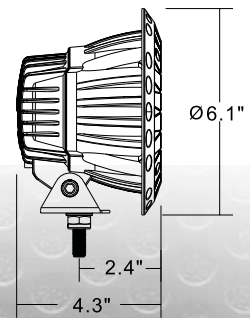

Item#:	WJ60-C0005-G1	WJ60-C0005-G2	WJ60-C0005-G3
Total Power Consumption	40W	40W	40W
LEDS	1PCS*40W	1PCS*40W	1PCS*40W
Input Voltage	12-30V	12-30V	12-30V
Current Draw	2.7A 12V , 1.1A 30V	2.7A 12V , 1.1A 30V	2.7A 12V , 1.1A 30V
Color Temperature	6000K	6000K	6000K
Working Life	30000+hours	30000+hours	30000+hours
Lumen	2010LM	2010LM	2010LM
Beam	Spot	Spot	Spot
Beam Angle	12°	12°	12°
Working Temperature	-4°F~140°F	-4°F~140°F	-4°F~140°F
Polarized	15. 3G rms24-2000Hz	15. 3G rms24-2000Hz	15. 3G rms24-2000Hz
Water Resistance	IP67	IP67	IP67
Finish	Black	Black	Black
Material	Aluminum Alloys, Polycarbonate	Aluminum Alloys, Polycarbonate	Aluminum Alloys, Polycarbonate