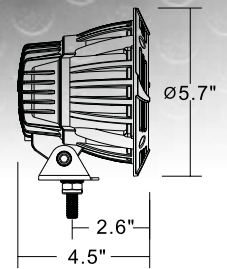

WJ60-C0005-G2