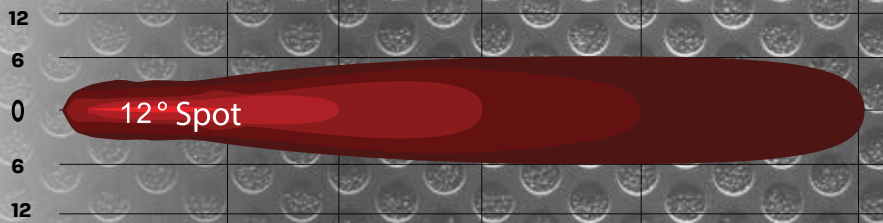

WJ60-C0004-G1

WJ60-C0004-G2

WJ60-C0004-G3

Item# :	WJ60-C0004-G1	WJ60-C0004-G2	WJ60-C0004-G3
Total Power Consumption	12W	12W	12W
LEDS	4PCs*3W	4PCs*3W	4PCs*3W
Input Voltage	12-30V	12-30V	12-30V
Current Draw	0.85A 12V , 0.35A 30V	0.85A 12V , 0.35A 30V	0.85A 12V , 0.35A 30V
Color Temperature	6000K	6000K	6000K
Working Life	30000+hours	30000+hours	30000+hours
Lumen	710LM	710LM	710LM
Beam	Spot	Spot	Spot
Beam Angle	12°	12°	12°
Working Temperature	-4°F~140°F	-4°F~140°F	-4°F~140°F
Polarized	15.3G rms24-2000Hz	15.3G rms24-2000Hz	15.3G rms24-2000Hz
Water Resistance	IP67	IP67	IP67
Finish	Black	Black	Black
Material	Aluminum Alloys, Polycarbonate	Aluminum Alloys, Polycarbonate	Aluminum Alloys, Polycarbonate