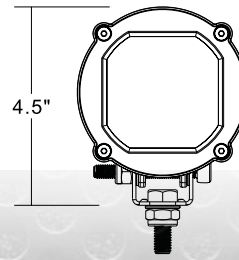

WJ60-C0006-G2