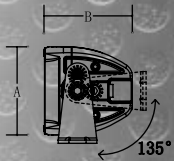

Item Size	Total Power Consumption	LEDS	Input Voltage	Current Draw	Color Temperature	Working Life	Lumen	Beam	Beam Angle
4inch	24W	8PCs*3w	12-30V	1.7A 12V , 0.7A 30V	6000K	30000 +hours	1718LM	Spot	8°
4inch	24W	8PCs*3w	12-30V	1.7A 12V , 0.7A 30V	6000K	30000 +hours	1718LM	Flood	60°
6inch	36W	12PCs*3W	12-30V	2.5A 12V , 1.0A 30V	6000K	30000 +hours	2560LM	Spot	8°
6inch	36W	12PCs*3W	12-30V	2.5A 12V , 1.0A 30V	6000K	30000 +hours	2560LM	Flood	60°
6inch	36W	12PCs*3W	12-30V	2.5A 12V , 1.0A 30V	6000K	30000 +hours	2560LM	Combo	8°&60°
10inch	60W	20PCs*3W	12-30V	4.2A 12V , 1.7A 30V	6000K	30000 +hours	4260LM	Spot	8°
10inch	60W	20PCs*3W	12-30V	4.2A 12V , 1.7A 30V	6000K	30000 +hours	4260LM	Flood	60°
10inch	60W	20PCs*3W	12-30V	4.2A 12V , 1.7A 30V	6000K	30000 +hours	4260LM	Combo	8°&60°
20inch	120W	40PCs*3W	12-30V	8.5A 12V , 3.4A 30V	6000K	30000 +hours	8050LM	Spot	8°
20inch	120W	40PCs*3W	12-30V	8.5A 12V , 3.4A 30V	6000K	30000 +hours	8050LM	Flood	60°
20inch	120W	40PCs*3W	12-30V	8.5A 12V , 3.4A 30V	6000K	30000 +hours	8050LM	Combo	8°&60°
28inch	168W	56PCs*3W	12-30V	12A 12V , 4.6A 30V	6000K	30000 +hours	11080LM	Spot	8°
28inch	168W	56PCs*3W	12-30V	12A 12V , 4.6A 30V	6000K	30000 +hours	11080LM	Flood	60°
28inch	168W	56PCs*3W	12-30V	12A 12V , 4.6A 30V	6000K	30000 +hours	11080LM	Combo	8°&60°
30inch	180W	60PCs*3W	12-30V	12.5A 12V , 5A 30V	6000K	30000 +hours	12110LM	Spot	8°
30inch	180W	60PCs*3W	12-30V	12.5A 12V , 5A 30V	6000K	30000 +hours	12110LM	Flood	60°
30inch	180W	60PCs*3W	12-30V	12.5A 12V , 5A 30V	6000K	30000 +hours	12110LM	Combo	8°&60°
38inch	228W	76PCs*3W	12-30V	15.8A 12V , 6.3A 30V	6000K	30000 +hours	16150LM	Spot	8°
38inch	228W	76PCs*3W	12-30V	15.8A 12V , 6.3A 30V	6000K	30000 +hours	16150LM	Flood	60°
38inch	228W	76PCs*3W	12-30V	15.8A 12V , 6.3A 30V	6000K	30000 +hours	16150LM	Combo	8°&60°
40inch	240W	80PCs*3W	12-30V	17A 12V , 7A 30V	6000K	30000 +hours	16980LM	Spot	8°
40inch	240W	80PCs*3W	12-30V	17A 12V , 7A 30V	6000K	30000 +hours	16980LM	Flood	60°
40inch	240W	80PCs*3W	12-30V	17A 12V , 7A 30V	6000K	30000 +hours	16980LM	Combo	8°&60°
50inch	300W	100PCs*3W	12-30V	21A 12V , 8.5A 30V	6000K	30000 +hours	21100LM	Spot	8°
50inch	300W	100PCs*3W	12-30V	21A 12V , 8.5A 30V	6000K	30000 +hours	21100LM	Flood	60°
50inch	300W	100PCs*3W	12-30V	21A 12V , 8.5A 30V	6000K	30000 +hours	21100LM	Combo	8°&60°