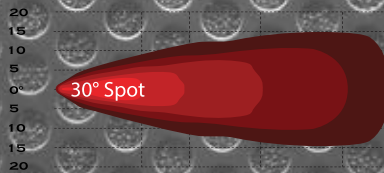

Items	WJ60-W0019-Z-50"-C	WJ60-W0019-Z-52"-C
Item Size	50	52
Total Power Consumption	288W	300W
Actual Power Consumption	288W	300W
LEDs	96pcs x 3W (CREE LED)	100pcs x 3W (CREE LED)
Input Voltage	10-30V	10-30V
Current Draw	21	22.5
Color Temperature	6000K	6000K
Working life	30,000+ Hours	30,000+ Hours
Lumen	28800LM	30000LM
Beam	Combo	Combo
Beam Angle	30 degree/60 degree	30 degree/60 degree
Working Temperature	-30°C~80°C	-30°C~80°C
Polarized	Shockproof	Shockproof
Water Resistance	IP67	IP67
Finish	Black	Black
Material	Diecast Aluminum housing	Diecast Aluminum housing
Lens Material	PC	PC
Mounting Bracket	Alu firm bracket	Alu firm bracket