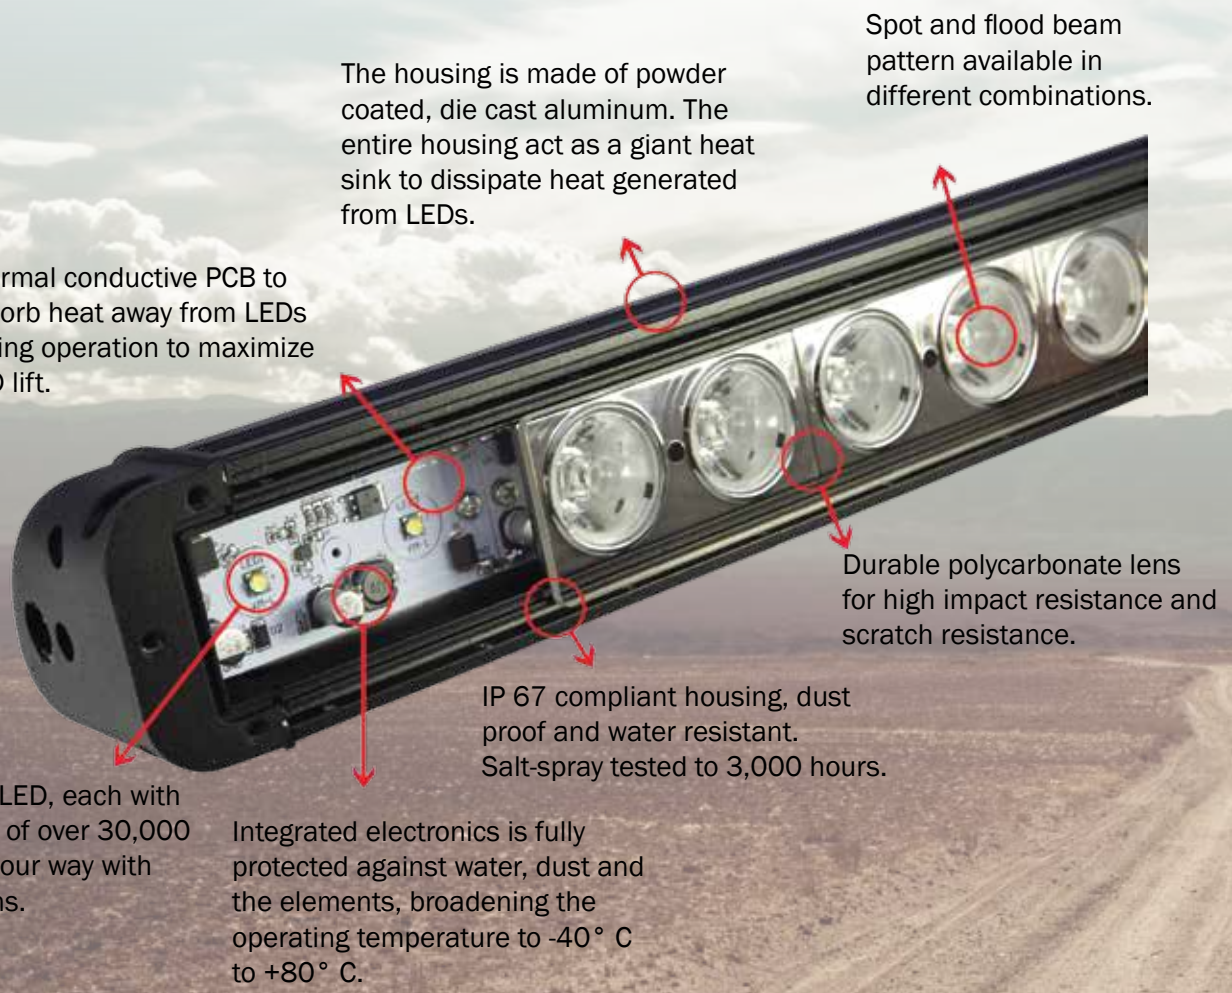

Winjet Electronics

The housing is made of powder coated, die cast aluminum. The entire housing act as a giant heat sink to dissipate heat generated from LEDs.

Spot and flood beam pattern available in different combinations.