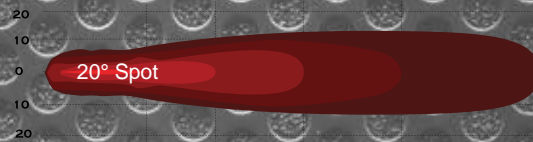

Items	WJ60-W0012-S	WJ60-W0012-F
Total Power Consumption	16W	16W
Actual Power Consumption	16W	16W
LEDs	4pcs x 4W (Cree LED)	4pcs x 4W (Cree LED)
Input Voltage	10-30V	10-30V
Current Draw	1.15	1.15
Color Temperature	6000K	6000K
Working life	30,000+ Hours	30,000+ Hours
Lumen	1120LM	1120LM
Beam	Spot	Flood
Beam Angle	20 degree	45 degree
Working Temperature	-30 °C~80 °C	-30 °C~80 °C
Polarized	Shockproof	Shockproof
Water Resistance	IP67	IP67
Finish	Black	Black
Material	Diecast Aluminum housing	Diecast Aluminum housing
Lens Material	PMMA	PMMA
Mounting Bracket	Alu firm bracket	Alu firm bracket