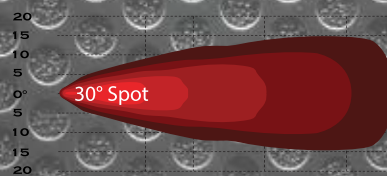

WJ60-W0016-Z

F : Flood
S : Spot
F/S : Flood&Spot

Items	WJ60-W0016-7"-C
Total Power Consumption	45W
Actual Power Consumption	45W
LEDs	15pcs x 3W (Epistar LED)
Input Voltage	10-30V
Current Draw	3.2
Color Temperature	6000K
Working life	30,000+ Hours
Lumen	3300LM
Beam	Spot/Flood
Beam Angle	30 degree/60 degree
Working Temperature	-30 °C~80 °C
Polarized	Shockproof
Water Resistance	IP67
Finish	Black
Material	Diecast Aluminum housing
Lens Material	PMMA