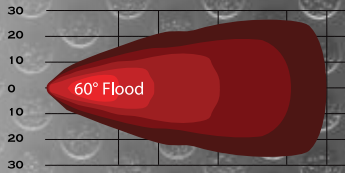

Items	WJ60-W0014-Z-12"-S	WJ60-W0014-Z-12"-C	WJ60-W0014-Z-30"-C	WJ60-W0014-Z-50"-C
Item Size	12"	12"	30"	50"
Total Power Consumption	72W	72W	180W	300W
Actual Power Consumption	72W	72W	180W	300W
LEDs	24pcs x 3W (Epistar LED)	24pcs x 3W (Epistar LED)	60pcs x 3W (Epistar LED)	100pcs x 3W (Epistar LED)
Input Voltage	10-30V	10-30V	10-30V	10-30V
Current Draw	5.18	5.18	12.95	21.58
Color Temperature	6000K	6000K	6000K	6000K
Working life	30,000+ Hours	30,000+ Hours	30,000+ Hours	30,000+ Hours
Lumen	2640LM	2640LM	13200LM	22000LM
Beam	Spot	Combo	Combo	Combo
Beam Angle	30 degree	30 degree/60 degree	30 degree/60 degree	30 degree/60 degree
Working Temperature	-30°C~80°C	-30°C~80°C	-30°C~80°C	-30°C~80°C
Polarized	Shockproof	Shockproof	Shockproof	Shockproof
Water Resistance	IP67	IP67	IP67	IP67
Finish	Black	Black	Black	Black
Material	Diecast Aluminum housing	Diecast Aluminum housing	Diecast Aluminum housing	Diecast Aluminum housing
Lens Material	PC	PC	PC	PC
Mounting Bracket	Alu firm bracket	Alu firm bracket	Alu firm bracket	Alu firm bracket