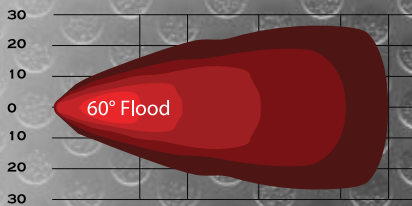

WJ60-C0006-G1

WJ60-C0006-G2

WJ60-C0006-G3

Item# :	WJ60-C0006-G1	WJ60-C0006-G2	WJ60-C0006-G3
Total Power Consumption	20W	20W	20W
LEDS	1PCS*20W	1PCS*20W	1PCS*20W
Input Voltage	12-30V	12-30V	12-30V
Current Draw	1.28A 12V , 0.51A 30V	1.28A 12V , 0.51A 30V	1.28A 12V , 0.51A 30V
Color Temperature	6000K	6000K	6000K
Working Life	30000+hours	30000+hours	30000+hours
Lumen	720LM	720LM	720LM
Beam	Spot	Spot	Spot
Beam Angle	10°	10°	10°
Working Temperature	-4°F~140°F	-4°F~140°F	-4°F~140°F
Polarized	15. 3G rms24-2000Hz	15. 3G rms24-2000Hz	15. 3G rms24-2000Hz
Water Resistance	IP67	IP67	IP67
Finish	Black	Black	Black
Material	Aluminum Alloys, Polycarbonate	Aluminum Alloys, Polycarbonate	Aluminum Alloys, Polycarbonate