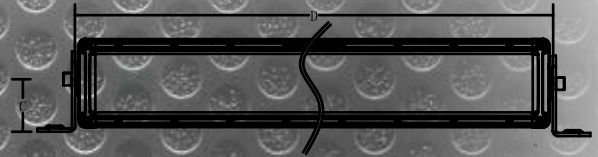

Items	WJ60-W0019-Z-50"-C	WJ60-W0019-Z-52"-C
Item Size	50	52
Total Power Consumption	288W	300W
Actual Power Consumption	288W	300W
LEDs	96pcs x 3W (CREE LED)	100pcs x 3W (CREE LED)
Input Voltage	10-30V	10-30V
Current Draw	21	22.5
Color Temperature	6000K	6000K
Working life	30,000+ Hours	30,000+ Hours
Lumen	28800LM	30000LM
Beam	Combo	Combo
Beam Angle	30 degree/60 degree	30 degree/60 degree
Working Temperature	-30°C~80°C	-30°C~80°C
Polarized	Shockproof	Shockproof
Water Resistance	IP67	IP67
Finish	Black	Black
Material	Diecast Aluminum housing	Diecast Aluminum housing
Lens Material	PC	PC
Mounting Bracket	Alu firm bracket	Alu firm bracket