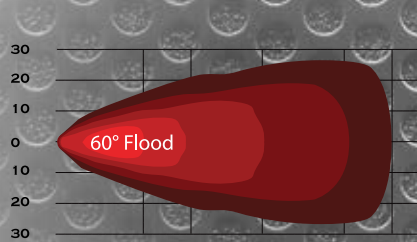

WJ60-C0006-G2