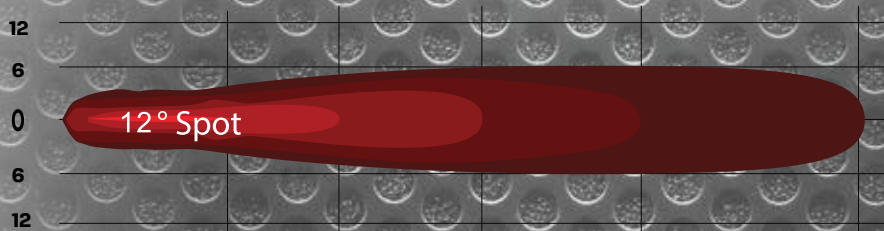

WJ60-C0005-G2