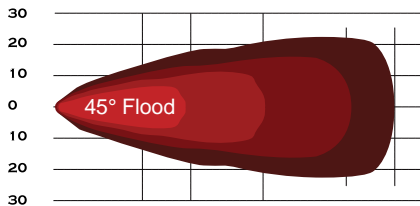

WJ60-W0013B-G1

F : Flood

S : Spot

F/S : Flood&Spot

Items	WJ60-W0013B-G1-S	WJ60-W0013B-G1-F
Total Power Consumption	24W	24W
Actual Power Consumption	24W	24W
LEDs	4pcs x 6W(Cree LED)	4pcs x 6W(Cree LED)
Input Voltage	10-30V	10-30V
Current Draw	1.7	1.7
Color Temperature	6000K	6000K
Working life	30,000+ Hours	30,000+ Hours
Lumen	1680LM	1680LM
Beam	Spot	Flood
Beam Angle	20 degree	45 degree
Working Temperature	-30 °C~80 °C	-30 °C~80 °C
Polarized	Shockproof	Shockproof
Water Resistance	IP67	IP67
Finish	Black	Black
Material	Diecast Aluminum housing	Diecast Aluminum housing
Lens Material	PMMA	PMMA
Mounting Bracket	Alu firm bracket	Alu firm bracket