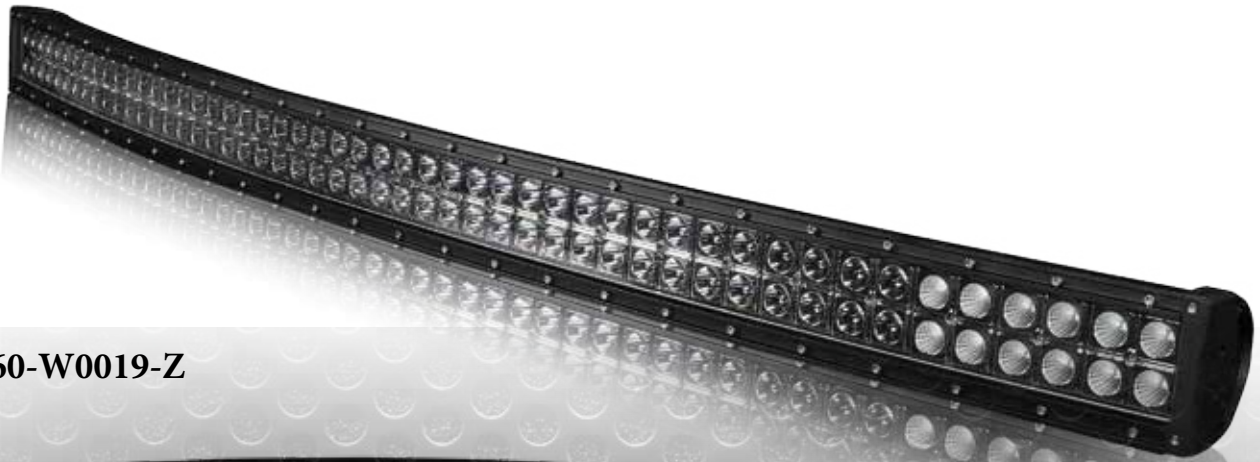

WJ60-W0019-Z