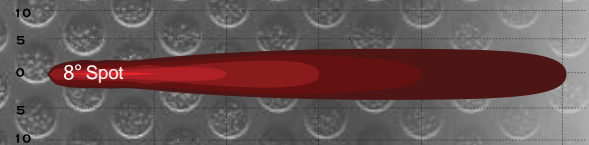

Item Size	Total Power Consumption	LEDS	Input Voltage	Current Draw	Color Temperature	Working Life	Lumen	Beam	Beam Angle
4inch	24W	8PCs*3w	12-30V	1.7A 12V , 0.7A 30V	6000K	30000 +hours	1718LM	Spot	8°
4inch	24W	8PCs*3w	12-30V	1.7A 12V , 0.7A 30V	6000K	30000 +hours	1718LM	Flood	60°
6inch	36W	12PCs*3W	12-30V	2.5A 12V , 1.0A 30V	6000K	30000 +hours	2560LM	Spot	8°
6inch	36W	12PCs*3W	12-30V	2.5A 12V , 1.0A 30V	6000K	30000 +hours	2560LM	Flood	60°
6inch	36W	12PCs*3W	12-30V	2.5A 12V , 1.0A 30V	6000K	30000 +hours	2560LM	Combo	8°&60°
10inch	60W	20PCs*3W	12-30V	4.2A 12V , 1.7A 30V	6000K	30000 +hours	4260LM	Spot	8°
10inch	60W	20PCs*3W	12-30V	4.2A 12V , 1.7A 30V	6000K	30000 +hours	4260LM	Flood	60°
10inch	60W	20PCs*3W	12-30V	4.2A 12V , 1.7A 30V	6000K	30000 +hours	4260LM	Combo	8°&60°
20inch	120W	40PCs*3W	12-30V	8.5A 12V , 3.4A 30V	6000K	30000 +hours	8050LM	Spot	8°
20inch	120W	40PCs*3W	12-30V	8.5A 12V , 3.4A 30V	6000K	30000 +hours	8050LM	Flood	60°
20inch	120W	40PCs*3W	12-30V	8.5A 12V , 3.4A 30V	6000K	30000 +hours	8050LM	Combo	8°&60°
28inch	168W	56PCs*3W	12-30V	12A 12V , 4.6A 30V	6000K	30000 +hours	11080LM	Spot	8°
28inch	168W	56PCs*3W	12-30V	12A 12V , 4.6A 30V	6000K	30000 +hours	11080LM	Flood	60°
28inch	168W	56PCs*3W	12-30V	12A 12V , 4.6A 30V	6000K	30000 +hours	11080LM	Combo	8°&60°
30inch	180W	60PCs*3W	12-30V	12.5A 12V , 5A 30V	6000K	30000 +hours	12110LM	Spot	8°
30inch	180W	60PCs*3W	12-30V	12.5A 12V , 5A 30V	6000K	30000 +hours	12110LM	Flood	60°
30inch	180W	60PCs*3W	12-30V	12.5A 12V , 5A 30V	6000K	30000 +hours	12110LM	Combo	8°&60°
38inch	228W	76PCs*3W	12-30V	15.8A 12V , 6.3A 30V	6000K	30000 +hours	16150LM	Spot	8°
38inch	228W	76PCs*3W	12-30V	15.8A 12V , 6.3A 30V	6000K	30000 +hours	16150LM	Flood	60°
38inch	228W	76PCs*3W	12-30V	15.8A 12V , 6.3A 30V	6000K	30000 +hours	16150LM	Combo	8°&60°
40inch	240W	80PCs*3W	12-30V	17A 12V , 7A 30V	6000K	30000 +hours	16980LM	Spot	8°
40inch	240W	80PCs*3W	12-30V	17A 12V , 7A 30V	6000K	30000 +hours	16980LM	Flood	60°
40inch	240W	80PCs*3W	12-30V	17A 12V , 7A 30V	6000K	30000 +hours	16980LM	Combo	8°&60°
50inch	300W	100PCs*3W	12-30V	21A 12V , 8.5A 30V	6000K	30000 +hours	21100LM	Spot	8°
50inch	300W	100PCs*3W	12-30V	21A 12V , 8.5A 30V	6000K	30000 +hours	21100LM	Flood	60°
50inch	300W	100PCs*3W	12-30V	21A 12V , 8.5A 30V	6000K	30000 +hours	21100LM	Combo	8°&60°