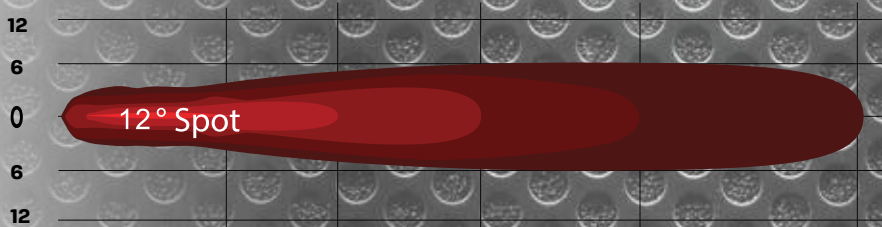

WJ60-C0005-G1

WJ60-C0005-G2

WJ60-C0005-G3

Item#:	WJ60-C0005-G1	WJ60-C0005-G2	WJ60-C0005-G3
Total Power Consumption	40W	40W	40W
LEDS	1PCS*40W	1PCS*40W	1PCS*40W
Input Voltage	12-30V	12-30V	12-30V
Current Draw	2.7A 12V , 1.1A 30V	2.7A 12V , 1.1A 30V	2.7A 12V , 1.1A 30V
Color Temperature	6000K	6000K	6000K
Working Life	30000+hours	30000+hours	30000+hours
Lumen	2010LM	2010LM	2010LM
Beam	Spot	Spot	Spot
Beam Angle	12°	12°	12°
Working Temperature	-4°F~140°F	-4°F~140°F	-4°F~140°F
Polarized	15. 3G rms24-2000Hz	15. 3G rms24-2000Hz	15. 3G rms24-2000Hz
Water Resistance	IP67	IP67	IP67
Finish	Black	Black	Black
Material	Aluminum Alloys, Polycarbonate	Aluminum Alloys, Polycarbonate	Aluminum Alloys, Polycarbonate