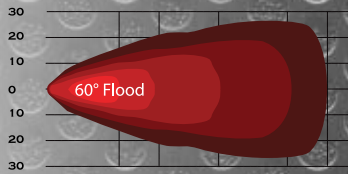

Items	WJ60-W0015-Z-7"-S	WJ60-W0015-Z-7"-F	WJ60-W0015-Z-19"-C	WJ60-W0015-Z-19"-S	WJ60-W0015-Z-37.5-C
Item Size	7"	7"	19"	19"	37.5"
Total Power Consumption	30W	30W	90W	90W	180W
Actual Power Consumption	30W	30W	90W	90W	180W
LEDs	6pcs x 5W (Epistar LED)	6pcs x 5W (Epistar LED)	18pcs x 5W (Epistar LED)	18pcs x 5W (Epistar LED)	36pcs x 5W (Epistar LED)
Input Voltage	10-30V	10-30V	10-30V	10-30V	10-30V
Current Draw	2.15	2.15	6.5	6.5	13
Color Temperature	6000K	6000K	6000K	6000K	6000K
Working life	30,000+ Hours	30,000+ Hours	30,000+ Hours	30,000+ Hours	30,000+ Hours
Lumen	2100LM	2100LM	6300LM	6300LM	12600LM
Beam	Spot	Flood	Combo	Spot	Combo
Beam Angle	30 degree	60 degree	30 degree/60 degree	30 degree	30 degree/60 degree
Working Temperature	-30 °C~80 °C	-30 °C~80 °C	-30 °C~80 °C	-30 °C~80 °C	-30 °C~80 °C
Polarized	Shockproof	Shockproof	Shockproof	Shockproof	Shockproof
Water Resistance	IP67	IP67	IP67	IP67	IP67
Finish	Black	Black	Black	Black	Black
Material	Diecast Aluminum housing	Diecast Aluminum housing	Diecast Aluminum housing	Diecast Aluminum housing	Diecast Aluminum housing
Lens Material	PC	PC	PC	PC	PC
Mounting Bracket	Alu firm bracket	Alu firm bracket	Alu firm bracket	Alu firm bracket	Alu firm bracket