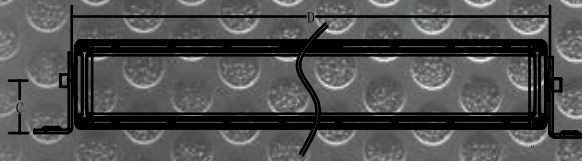

WJ60-C0008-Z

Item Size	Total Power Consumption	LEDS	Input Voltage	Current Draw	Color Temperature	Working Life	Lumen	Beam	Beam Angle
4inch	24W	8PCs*3w	12-30V	1.7A 12V , 0.7A 30V	6000K	30000 +hours	1718LM	Spot	8°
4inch	24W	8PCs*3w	12-30V	1.7A 12V , 0.7A 30V	6000K	30000 +hours	1718LM	Flood	60°
6inch	36W	12PCs*3W	12-30V	2.5A 12V , 1.0A 30V	6000K	30000 +hours	2560LM	Spot	8°
6inch	36W	12PCs*3W	12-30V	2.5A 12V , 1.0A 30V	6000K	30000 +hours	2560LM	Flood	60°
6inch	36W	12PCs*3W	12-30V	2.5A 12V , 1.0A 30V	6000K	30000 +hours	2560LM	Combo	8°&60°
10inch	60W	20PCs*3W	12-30V	4.2A 12V , 1.7A 30V	6000K	30000 +hours	4260LM	Spot	8°
10inch	60W	20PCs*3W	12-30V	4.2A 12V , 1.7A 30V	6000K	30000 +hours	4260LM	Flood	60°
10inch	60W	20PCs*3W	12-30V	4.2A 12V , 1.7A 30V	6000K	30000 +hours	4260LM	Combo	8°&60°
20inch	120W	40PCs*3W	12-30V	8.5A 12V , 3.4A 30V	6000K	30000 +hours	8050LM	Spot	8°
20inch	120W	40PCs*3W	12-30V	8.5A 12V , 3.4A 30V	6000K	30000 +hours	8050LM	Flood	60°
20inch	120W	40PCs*3W	12-30V	8.5A 12V , 3.4A 30V	6000K	30000 +hours	8050LM	Combo	8°&60°
28inch	168W	56PCs*3W	12-30V	12A 12V , 4.6A 30V	6000K	30000 +hours	11080LM	Spot	8°
28inch	168W	56PCs*3W	12-30V	12A 12V , 4.6A 30V	6000K	30000 +hours	11080LM	Flood	60°
28inch	168W	56PCs*3W	12-30V	12A 12V , 4.6A 30V	6000K	30000 +hours	11080LM	Combo	8°&60°
30inch	180W	60PCs*3W	12-30V	12.5A 12V , 5A 30V	6000K	30000 +hours	12110LM	Spot	8°
30inch	180W	60PCs*3W	12-30V	12.5A 12V , 5A 30V	6000K	30000 +hours	12110LM	Flood	60°
30inch	180W	60PCs*3W	12-30V	12.5A 12V , 5A 30V	6000K	30000 +hours	12110LM	Combo	8°&60°
38inch	228W	76PCs*3W	12-30V	15.8A 12V , 6.3A 30V	6000K	30000 +hours	16150LM	Spot	8°
38inch	228W	76PCs*3W	12-30V	15.8A 12V , 6.3A 30V	6000K	30000 +hours	16150LM	Flood	60°
38inch	228W	76PCs*3W	12-30V	15.8A 12V , 6.3A 30V	6000K	30000 +hours	16150LM	Combo	8°&60°
40inch	240W	80PCs*3W	12-30V	17A 12V , 7A 30V	6000K	30000 +hours	16980LM	Spot	8°
40inch	240W	80PCs*3W	12-30V	17A 12V , 7A 30V	6000K	30000 +hours	16980LM	Flood	60°
40inch	240W	80PCs*3W	12-30V	17A 12V , 7A 30V	6000K	30000 +hours	16980LM	Combo	8°&60°
50inch	300W	100PCs*3W	12-30V	21A 12V , 8.5A 30V	6000K	30000 +hours	21100LM	Spot	8°
50inch	300W	100PCs*3W	12-30V	21A 12V , 8.5A 30V	6000K	30000 +hours	21100LM	Flood	60°
50inch	300W	100PCs*3W	12-30V	21A 12V , 8.5A 30V	6000K	30000 +hours	21100LM	Combo	8°&60°