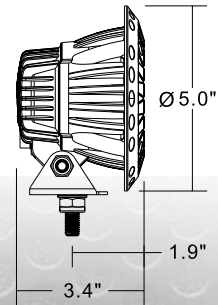

Item# :	WJ60-C0006-G1	WJ60-C0006-G2	WJ60-C0006-G3
Total Power Consumption	20W	20W	20W
LEDS	1PCS*20W	1PCS*20W	1PCS*20W
Input Voltage	12-30V	12-30V	12-30V
Current Draw	1.28A 12V , 0.51A 30V	1.28A 12V , 0.51A 30V	1.28A 12V , 0.51A 30V
Color Temperature	6000K	6000K	6000K
Working Life	30000+hours	30000+hours	30000+hours
Lumen	720LM	720LM	720LM
Beam	Spot	Spot	Spot
Beam Angle	10°	10°	10°
Working Temperature	-4°F~140°F	-4°F~140°F	-4°F~140°F
Polarized	15. 3G rms24-2000Hz	15. 3G rms24-2000Hz	15. 3G rms24-2000Hz
Water Resistance	IP67	IP67	IP67
Finish	Black	Black	Black
Material	Aluminum Alloys, Polycarbonate	Aluminum Alloys, Polycarbonate	Aluminum Alloys, Polycarbonate