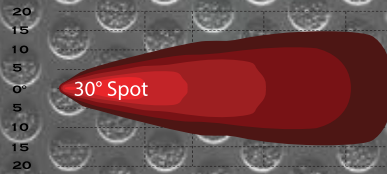

Items	WJ60-W0015-Z-7"-S	WJ60-W0015-Z-7"-F	WJ60-W0015-Z-19"-C	WJ60-W0015-Z-19"-S	WJ60-W0015-Z-37.5-C
Item Size	7"	7"	19"	19"	37.5"
Total Power Consumption	30W	30W	90W	90W	180W
Actual Power Consumption	30W	30W	90W	90W	180W
LEDs	6pcs x 5W (Epistar LED)	6pcs x 5W (Epistar LED)	18pcs x 5W (Epistar LED)	18pcs x 5W (Epistar LED)	36pcs x 5W (Epistar LED)
Input Voltage	10-30V	10-30V	10-30V	10-30V	10-30V
Current Draw	2.15	2.15	6.5	6.5	13
Color Temperature	6000K	6000K	6000K	6000K	6000K
Working life	30,000+ Hours	30,000+ Hours	30,000+ Hours	30,000+ Hours	30,000+ Hours
Lumen	2100LM	2100LM	6300LM	6300LM	12600LM
Beam	Spot	Flood	Combo	Spot	Combo
Beam Angle	30 degree	60 degree	30 degree/60 degree	30 degree	30 degree/60 degree
Working Temperature	-30 °C~80 °C	-30 °C~80 °C	-30 °C~80 °C	-30 °C~80 °C	-30 °C~80 °C
Polarized	Shockproof	Shockproof	Shockproof	Shockproof	Shockproof
Water Resistance	IP67	IP67	IP67	IP67	IP67
Finish	Black	Black	Black	Black	Black
Material	Diecast Aluminum housing	Diecast Aluminum housing	Diecast Aluminum housing	Diecast Aluminum housing	Diecast Aluminum housing
Lens Material	PC	PC	PC	PC	PC
Mounting Bracket	Alu firm bracket	Alu firm bracket	Alu firm bracket	Alu firm bracket	Alu firm bracket