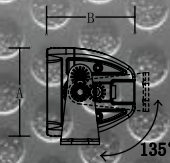

Items	WJ60-W0019-Z-50"-C	WJ60-W0019-Z-52"-C
Item Size	50	52
Total Power Consumption	288W	300W
Actual Power Consumption	288W	300W
LEDs	96pcs x 3W (CREE LED)	100pcs x 3W (CREE LED)
Input Voltage	10-30V	10-30V
Current Draw	21	22.5
Color Temperature	6000K	6000K
Working life	30,000+ Hours	30,000+ Hours
Lumen	28800LM	30000LM
Beam	Combo	Combo
Beam Angle	30 degree/60 degree	30 degree/60 degree
Working Temperature	-30°C~80°C	-30°C~80°C
Polarized	Shockproof	Shockproof
Water Resistance	IP67	IP67
Finish	Black	Black
Material	Diecast Aluminum housing	Diecast Aluminum housing
Lens Material	PC	PC
Mounting Bracket	Alu firm bracket	Alu firm bracket