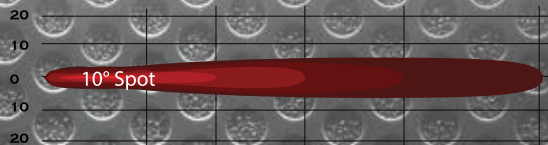

WJ60-C0006-G2