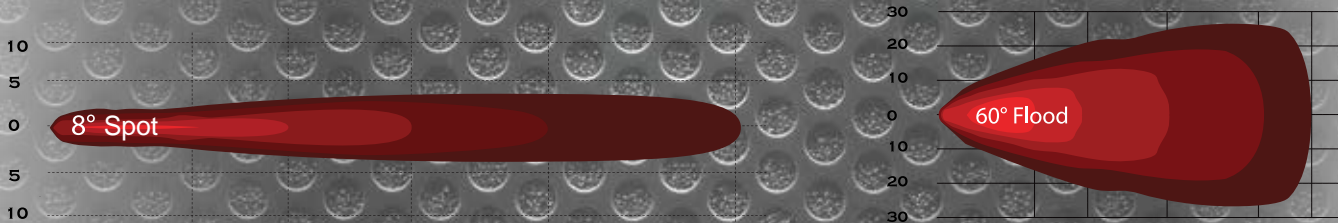

WJ60-C0010-Z