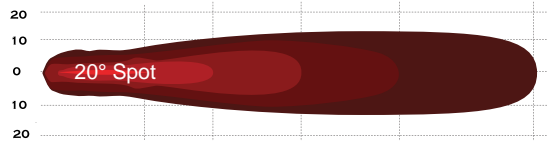

WJ60-W0013B-G1

F : Flood

S : Spot

F/S : Flood&Spot

Items	WJ60-W0013B-G1-S	WJ60-W0013B-G1-F
Total Power Consumption	24W	24W
Actual Power Consumption	24W	24W
LEDs	4pcs x 6W(Cree LED)	4pcs x 6W(Cree LED)
Input Voltage	10-30V	10-30V
Current Draw	1.7	1.7
Color Temperature	6000K	6000K
Working life	30,000+ Hours	30,000+ Hours
Lumen	1680LM	1680LM
Beam	Spot	Flood
Beam Angle	20 degree	45 degree
Working Temperature	-30 °C~80 °C	-30 °C~80 °C
Polarized	Shockproof	Shockproof
Water Resistance	IP67	IP67
Finish	Black	Black
Material	Diecast Aluminum housing	Diecast Aluminum housing
Lens Material	PMMA	PMMA
Mounting Bracket	Alu firm bracket	Alu firm bracket