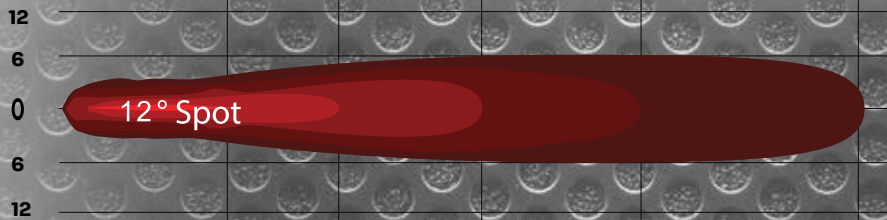

WJ60-C0004-G2