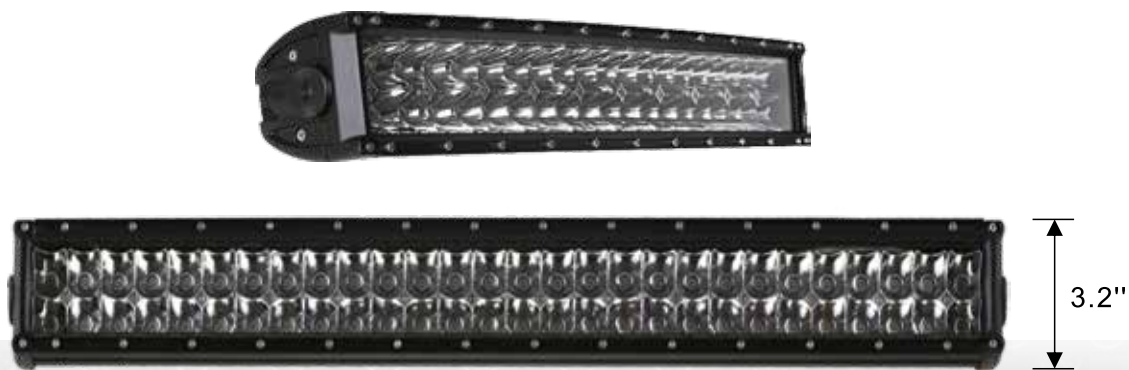

F : Flood
S : Spot
F/S : Flood&Spot

Working Temperature	Polarized	Water Resistance	Finish	Mounting Dimension				Material
				A	B	C	D	
-4°F~140°F	15. 3G rms24-2000Hz	IP67	Black	2.5"/3.2"	3"/3.2"	2"	21.72"	Aluminum Alloys, Polycarbonate
-4°F~140°F	15. 3G rms24-2000Hz	IP67	Black	2.5"/3.2"	3"/3.2"	2"	21.72"	Aluminum Alloys, Polycarbonate
-4°F~140°F	15. 3G rms24-2000Hz	IP67	Black	2.5"/3.2"	3"/3.2"	2"	21.72"	Aluminum Alloys, Polycarbonate
-4°F~140°F	15. 3G rms24-2000Hz	IP67	Black	2.5"/3.2"	3"/3.2"	2"	31.75"	Aluminum Alloys, Polycarbonate
-4°F~140°F	15. 3G rms24-2000Hz	IP67	Black	2.5"/3.2"	3"/3.2"	2"	31.75"	Aluminum Alloys, Polycarbonate
-4°F~140°F	15. 3G rms24-2000Hz	IP67	Black	2.5"/3.2"	3"/3.2"	2"	31.75"	Aluminum Alloys, Polycarbonate
-4°F~140°F	15. 3G rms24-2000Hz	IP67	Black	2.5"/3.2"	3"/3.2"	2"	41.75"	Aluminum Alloys, Polycarbonate
-4°F~140°F	15. 3G rms24-2000Hz	IP67	Black	2.5"/3.2"	3"/3.2"	2"	41.75"	Aluminum Alloys, Polycarbonate
-4°F~140°F	15. 3G rms24-2000Hz	IP67	Black	2.5"/3.2"	3"/3.2"	2"	41.75"	Aluminum Alloys, Polycarbonate
-4°F~140°F	15. 3G rms24-2000Hz	IP67	Black	2.5"/3.2"	3"/3.2"	2"	51.75"	Aluminum Alloys, Polycarbonate
-4°F~140°F	15. 3G rms24-2000Hz	IP67	Black	2.5"/3.2"	3"/3.2"	2"	51.75"	Aluminum Alloys, Polycarbonate
-4°F~140°F	15. 3G rms24-2000Hz	IP67	Black	2.5"/3.2"	3"/3.2"	2"	51.75"	Aluminum Alloys, Polycarbonate
-4°F~140°F	15. 3G rms24-2000Hz	IP67	Black	2.5"/3.2"	3"/3.2"	2"	55.65"	Aluminum Alloys, Polycarbonate
-4°F~140°F	15. 3G rms24-2000Hz	IP67	Black	2.5"/3.2"	3"/3.2"	2"	55.65"	Aluminum Alloys, Polycarbonate
-4°F~140°F	15. 3G rms24-2000Hz	IP67	Black	2.5"/3.2"	3"/3.2"	2"	55.65"	Aluminum Alloys, Polycarbonate