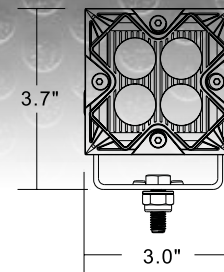

WJ60-C0004-G2