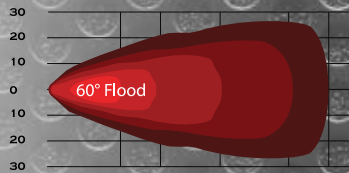

Items	WJ60-W0019-Z-50"-C	WJ60-W0019-Z-52"-C
Item Size	50	52
Total Power Consumption	288W	300W
Actual Power Consumption	288W	300W
LEDs	96pcs x 3W (CREE LED)	100pcs x 3W (CREE LED)
Input Voltage	10-30V	10-30V
Current Draw	21	22.5
Color Temperature	6000K	6000K
Working life	30,000+ Hours	30,000+ Hours
Lumen	28800LM	30000LM
Beam	Combo	Combo
Beam Angle	30 degree/60 degree	30 degree/60 degree
Working Temperature	-30°C~80°C	-30°C~80°C
Polarized	Shockproof	Shockproof
Water Resistance	IP67	IP67
Finish	Black	Black
Material	Diecast Aluminum housing	Diecast Aluminum housing
Lens Material	PC	PC
Mounting Bracket	Alu firm bracket	Alu firm bracket