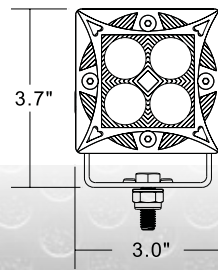

WJ60-C0004-G3