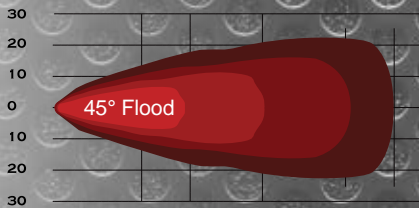

Items	WJ60-W0012-S	WJ60-W0012-F
Total Power Consumption	16W	16W
Actual Power Consumption	16W	16W
LEDs	4pcs x 4W (Cree LED)	4pcs x 4W (Cree LED)
Input Voltage	10-30V	10-30V
Current Draw	1.15	1.15
Color Temperature	6000K	6000K
Working life	30,000+ Hours	30,000+ Hours
Lumen	1120LM	1120LM
Beam	Spot	Flood
Beam Angle	20 degree	45 degree
Working Temperature	-30 °C~80 °C	-30 °C~80 °C
Polarized	Shockproof	Shockproof
Water Resistance	IP67	IP67
Finish	Black	Black
Material	Diecast Aluminum housing	Diecast Aluminum housing
Lens Material	PMMA	PMMA
Mounting Bracket	Alu firm bracket	Alu firm bracket