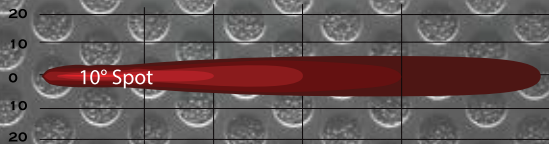

WJ60-C0006-G1

WJ60-C0006-G2

WJ60-C0006-G3

Item# :	WJ60-C0006-G1	WJ60-C0006-G2	WJ60-C0006-G3
Total Power Consumption	20W	20W	20W
LEDS	1PCS*20W	1PCS*20W	1PCS*20W
Input Voltage	12-30V	12-30V	12-30V
Current Draw	1.28A 12V , 0.51A 30V	1.28A 12V , 0.51A 30V	1.28A 12V , 0.51A 30V
Color Temperature	6000K	6000K	6000K
Working Life	30000+hours	30000+hours	30000+hours
Lumen	720LM	720LM	720LM
Beam	Spot	Spot	Spot
Beam Angle	10°	10°	10°
Working Temperature	-4°F~140°F	-4°F~140°F	-4°F~140°F
Polarized	15. 3G rms24-2000Hz	15. 3G rms24-2000Hz	15. 3G rms24-2000Hz
Water Resistance	IP67	IP67	IP67
Finish	Black	Black	Black
Material	Aluminum Alloys, Polycarbonate	Aluminum Alloys, Polycarbonate	Aluminum Alloys, Polycarbonate