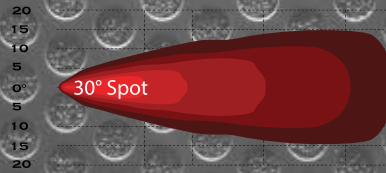

WJ60-W0014-Z

Items	WJ60-W0014-Z-12"-S	WJ60-W0014-Z-12"-C	WJ60-W0014-Z-30"-C	WJ60-W0014-Z-50"-C
Item Size	12"	12"	30"	50"
Total Power Consumption	72W	72W	180W	300W
Actual Power Consumption	72W	72W	180W	300W
LEDs	24pcs x 3W (Epistar LED)	24pcs x 3W (Epistar LED)	60pcs x 3W (Epistar LED)	100pcs x 3W (Epistar LED)
Input Voltage	10-30V	10-30V	10-30V	10-30V
Current Draw	5.18	5.18	12.95	21.58
Color Temperature	6000K	6000K	6000K	6000K
Working life	30,000+ Hours	30,000+ Hours	30,000+ Hours	30,000+ Hours
Lumen	2640LM	2640LM	13200LM	22000LM
Beam	Spot	Combo	Combo	Combo
Beam Angle	30 degree	30 degree/60 degree	30 degree/60 degree	30 degree/60 degree
Working Temperature	-30°C~80°C	-30°C~80°C	-30°C~80°C	-30°C~80°C
Polarized	Shockproof	Shockproof	Shockproof	Shockproof
Water Resistance	IP67	IP67	IP67	IP67
Finish	Black	Black	Black	Black
Material	Diecast Aluminum housing	Diecast Aluminum housing	Diecast Aluminum housing	Diecast Aluminum housing
Lens Material	PC	PC	PC	PC
Mounting Bracket	Alu firm bracket	Alu firm bracket	Alu firm bracket	Alu firm bracket