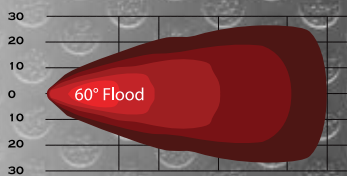

WJ60-W0016-Z

F : Flood
S : Spot
F/S : Flood&Spot

Items	WJ60-W0016-7"-C
Total Power Consumption	45W
Actual Power Consumption	45W
LEDs	15pcs x 3W (Epistar LED)
Input Voltage	10-30V
Current Draw	3.2
Color Temperature	6000K
Working life	30,000+ Hours
Lumen	3300LM
Beam	Spot/Flood
Beam Angle	30 degree/60 degree
Working Temperature	-30 °C~80 °C
Polarized	Shockproof
Water Resistance	IP67
Finish	Black
Material	Diecast Aluminum housing
Lens Material	PMMA