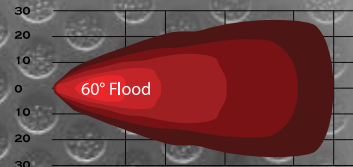

Item Size	Total Power Consumption	LEDS	Input Voltage	Current Draw	Color Temperature	Working Life	Lumen	Beam	Beam Angle
4inch	24W	8PCs*3w	12-30V	1.7A 12V , 0.7A 30V	6000K	30000 +hours	1718LM	Spot	8°
4inch	24W	8PCs*3w	12-30V	1.7A 12V , 0.7A 30V	6000K	30000 +hours	1718LM	Flood	60°
6inch	36W	12PCs*3W	12-30V	2.5A 12V , 1.0A 30V	6000K	30000 +hours	2560LM	Spot	8°
6inch	36W	12PCs*3W	12-30V	2.5A 12V , 1.0A 30V	6000K	30000 +hours	2560LM	Flood	60°
6inch	36W	12PCs*3W	12-30V	2.5A 12V , 1.0A 30V	6000K	30000 +hours	2560LM	Combo	8°&60°
10inch	60W	20PCs*3W	12-30V	4.2A 12V , 1.7A 30V	6000K	30000 +hours	4260LM	Spot	8°
10inch	60W	20PCs*3W	12-30V	4.2A 12V , 1.7A 30V	6000K	30000 +hours	4260LM	Flood	60°
10inch	60W	20PCs*3W	12-30V	4.2A 12V , 1.7A 30V	6000K	30000 +hours	4260LM	Combo	8°&60°
20inch	120W	40PCs*3W	12-30V	8.5A 12V , 3.4A 30V	6000K	30000 +hours	8050LM	Spot	8°
20inch	120W	40PCs*3W	12-30V	8.5A 12V , 3.4A 30V	6000K	30000 +hours	8050LM	Flood	60°
20inch	120W	40PCs*3W	12-30V	8.5A 12V , 3.4A 30V	6000K	30000 +hours	8050LM	Combo	8°&60°
28inch	168W	56PCs*3W	12-30V	12A 12V , 4.6A 30V	6000K	30000 +hours	11080LM	Spot	8°
28inch	168W	56PCs*3W	12-30V	12A 12V , 4.6A 30V	6000K	30000 +hours	11080LM	Flood	60°
28inch	168W	56PCs*3W	12-30V	12A 12V , 4.6A 30V	6000K	30000 +hours	11080LM	Combo	8°&60°
30inch	180W	60PCs*3W	12-30V	12.5A 12V , 5A 30V	6000K	30000 +hours	12110LM	Spot	8°
30inch	180W	60PCs*3W	12-30V	12.5A 12V , 5A 30V	6000K	30000 +hours	12110LM	Flood	60°
30inch	180W	60PCs*3W	12-30V	12.5A 12V , 5A 30V	6000K	30000 +hours	12110LM	Combo	8°&60°
38inch	228W	76PCs*3W	12-30V	15.8A 12V , 6.3A 30V	6000K	30000 +hours	16150LM	Spot	8°
38inch	228W	76PCs*3W	12-30V	15.8A 12V , 6.3A 30V	6000K	30000 +hours	16150LM	Flood	60°
38inch	228W	76PCs*3W	12-30V	15.8A 12V , 6.3A 30V	6000K	30000 +hours	16150LM	Combo	8°&60°
40inch	240W	80PCs*3W	12-30V	17A 12V , 7A 30V	6000K	30000 +hours	16980LM	Spot	8°
40inch	240W	80PCs*3W	12-30V	17A 12V , 7A 30V	6000K	30000 +hours	16980LM	Flood	60°
40inch	240W	80PCs*3W	12-30V	17A 12V , 7A 30V	6000K	30000 +hours	16980LM	Combo	8°&60°
50inch	300W	100PCs*3W	12-30V	21A 12V , 8.5A 30V	6000K	30000 +hours	21100LM	Spot	8°
50inch	300W	100PCs*3W	12-30V	21A 12V , 8.5A 30V	6000K	30000 +hours	21100LM	Flood	60°
50inch	300W	100PCs*3W	12-30V	21A 12V , 8.5A 30V	6000K	30000 +hours	21100LM	Combo	8°&60°