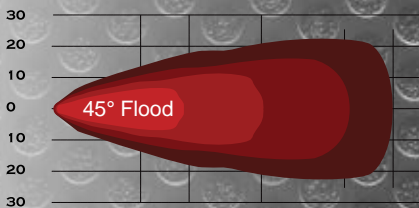

F : Flood
S : Spot
F/S : Flood&Spot

Items	WJ60-W0012B-G1-S	WJ60-W0012B-G1-F
Total Power Consumption	16W	16W
Actual Power Consumption	16W	16W
LEDs	4pcs x 4W(Cree LED)	4pcs x 4W(Cree LED)
Input Voltage	10-30V	10-30V
Current Draw	1.15	1.15
Color Temperature	6000K	6000K
Working life	30,000+ Hours	30,000+ Hours
Lumen	1120LM	1120LM
Beam	Spot	Flood
Beam Angle	20 degree	45 degree
Working Temperature	-30 °C~80 °C	-30 °C~80 °C
Polarized	Shockproof	Shockproof
Water Resistance	IP67	IP67
Finish	Black	Black
Material	Diecast Aluminum housing	Diecast Aluminum housing
Lens Material	PMMA	PMMA
Mounting Bracket	Alu firm bracket	Alu firm bracket