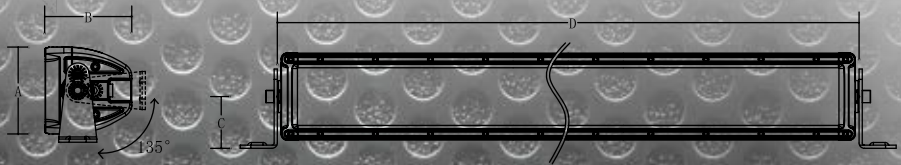

Items	WJ60-W0015-Z-7"-S	WJ60-W0015-Z-7"-F	WJ60-W0015-Z-19"-C	WJ60-W0015-Z-19"-S	WJ60-W0015-Z-37.5-C
Item Size	7"	7"	19"	19"	37.5"
Total Power Consumption	30W	30W	90W	90W	180W
Actual Power Consumption	30W	30W	90W	90W	180W
LEDs	6pcs x 5W (Epistar LED)	6pcs x 5W (Epistar LED)	18pcs x 5W (Epistar LED)	18pcs x 5W (Epistar LED)	36pcs x 5W (Epistar LED)
Input Voltage	10-30V	10-30V	10-30V	10-30V	10-30V
Current Draw	2.15	2.15	6.5	6.5	13
Color Temperature	6000K	6000K	6000K	6000K	6000K
Working life	30,000+ Hours	30,000+ Hours	30,000+ Hours	30,000+ Hours	30,000+ Hours
Lumen	2100LM	2100LM	6300LM	6300LM	12600LM
Beam	Spot	Flood	Combo	Spot	Combo
Beam Angle	30 degree	60 degree	30 degree/60 degree	30 degree	30 degree/60 degree
Working Temperature	-30 °C~80 °C	-30 °C~80 °C	-30 °C~80 °C	-30 °C~80 °C	-30 °C~80 °C
Polarized	Shockproof	Shockproof	Shockproof	Shockproof	Shockproof
Water Resistance	IP67	IP67	IP67	IP67	IP67
Finish	Black	Black	Black	Black	Black
Material	Diecast Aluminum housing	Diecast Aluminum housing	Diecast Aluminum housing	Diecast Aluminum housing	Diecast Aluminum housing
Lens Material	PC	PC	PC	PC	PC
Mounting Bracket	Alu firm bracket	Alu firm bracket	Alu firm bracket	Alu firm bracket	Alu firm bracket