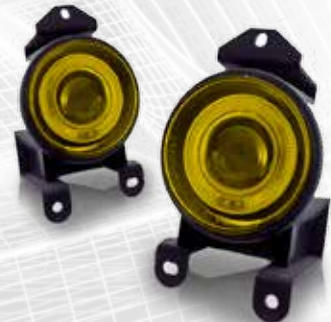

WJ30-0064-12
2000-2006 GMC Sierra Denali
Halo Projector Fog Lights - Yellow