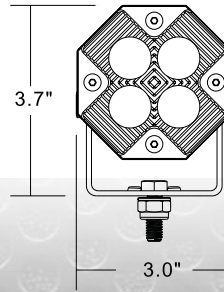

WJ60-C0003-G1

WJ60-C0003-G2

WJ60-C0003-G3

Item# :	WJ60-C0003-G1	WJ60-C0003-G2	WJ60-C0003-G3
Total Power Consumption	40W	40W	40W
LEDS	4PCS*10W	4PCS*10W	4PCS*10W
Input Voltage	12-30V	12-30V	12-30V
Current Draw	2.7A 12V , 1.1A 30V	2.7A 12V , 1.1A 30V	2.7A 12V , 1.1A 30V
Color Temperature	6000K	6000K	6000K
Working Life	30000+hours	30000+hours	30000+hours
Lumen	2100LM	2100LM	2100LM
Beam	Spot	Spot	Spot
Beam Angle	8°	8°	8°
Working Temperature	-4°F~140°F	-4°F~140°F	-4°F~140°F
Polarized	15.3G rms24-2000Hz	15.3G rms24-2000Hz	15.3G rms24-2000Hz
Water Resistance	IP67	IP67	IP67
Finish	Black	Black	Black
Material	Aluminum Alloys, Polycarbonate	Aluminum Alloys, Polycarbonate	Aluminum Alloys, Polycarbonate