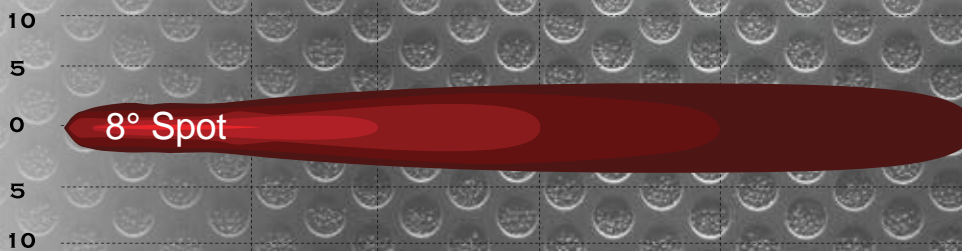

WJ60-C0003-G1

WJ60-C0003-G2

WJ60-C0003-G3

Item# :	WJ60-C0003-G1	WJ60-C0003-G2	WJ60-C0003-G3
Total Power Consumption	40W	40W	40W
LEDS	4PCS*10W	4PCS*10W	4PCS*10W
Input Voltage	12-30V	12-30V	12-30V
Current Draw	2.7A 12V , 1.1A 30V	2.7A 12V , 1.1A 30V	2.7A 12V , 1.1A 30V
Color Temperature	6000K	6000K	6000K
Working Life	30000+hours	30000+hours	30000+hours
Lumen	2100LM	2100LM	2100LM
Beam	Spot	Spot	Spot
Beam Angle	8°	8°	8°
Working Temperature	-4°F~140°F	-4°F~140°F	-4°F~140°F
Polarized	15.3G rms24-2000Hz	15.3G rms24-2000Hz	15.3G rms24-2000Hz
Water Resistance	IP67	IP67	IP67
Finish	Black	Black	Black
Material	Aluminum Alloys, Polycarbonate	Aluminum Alloys, Polycarbonate	Aluminum Alloys, Polycarbonate