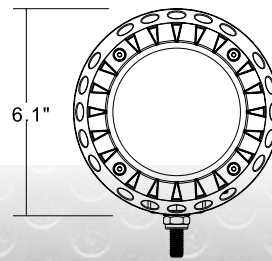

WJ60-C0005-G1

WJ60-C0005-G2

WJ60-C0005-G3

Item#:	WJ60-C0005-G1	WJ60-C0005-G2	WJ60-C0005-G3
Total Power Consumption	40W	40W	40W
LEDS	1PCS*40W	1PCS*40W	1PCS*40W
Input Voltage	12-30V	12-30V	12-30V
Current Draw	2.7A 12V , 1.1A 30V	2.7A 12V , 1.1A 30V	2.7A 12V , 1.1A 30V
Color Temperature	6000K	6000K	6000K
Working Life	30000+hours	30000+hours	30000+hours
Lumen	2010LM	2010LM	2010LM
Beam	Spot	Spot	Spot
Beam Angle	12°	12°	12°
Working Temperature	-4°F~140°F	-4°F~140°F	-4°F~140°F
Polarized	15. 3G rms24-2000Hz	15. 3G rms24-2000Hz	15. 3G rms24-2000Hz
Water Resistance	IP67	IP67	IP67
Finish	Black	Black	Black
Material	Aluminum Alloys, Polycarbonate	Aluminum Alloys, Polycarbonate	Aluminum Alloys, Polycarbonate