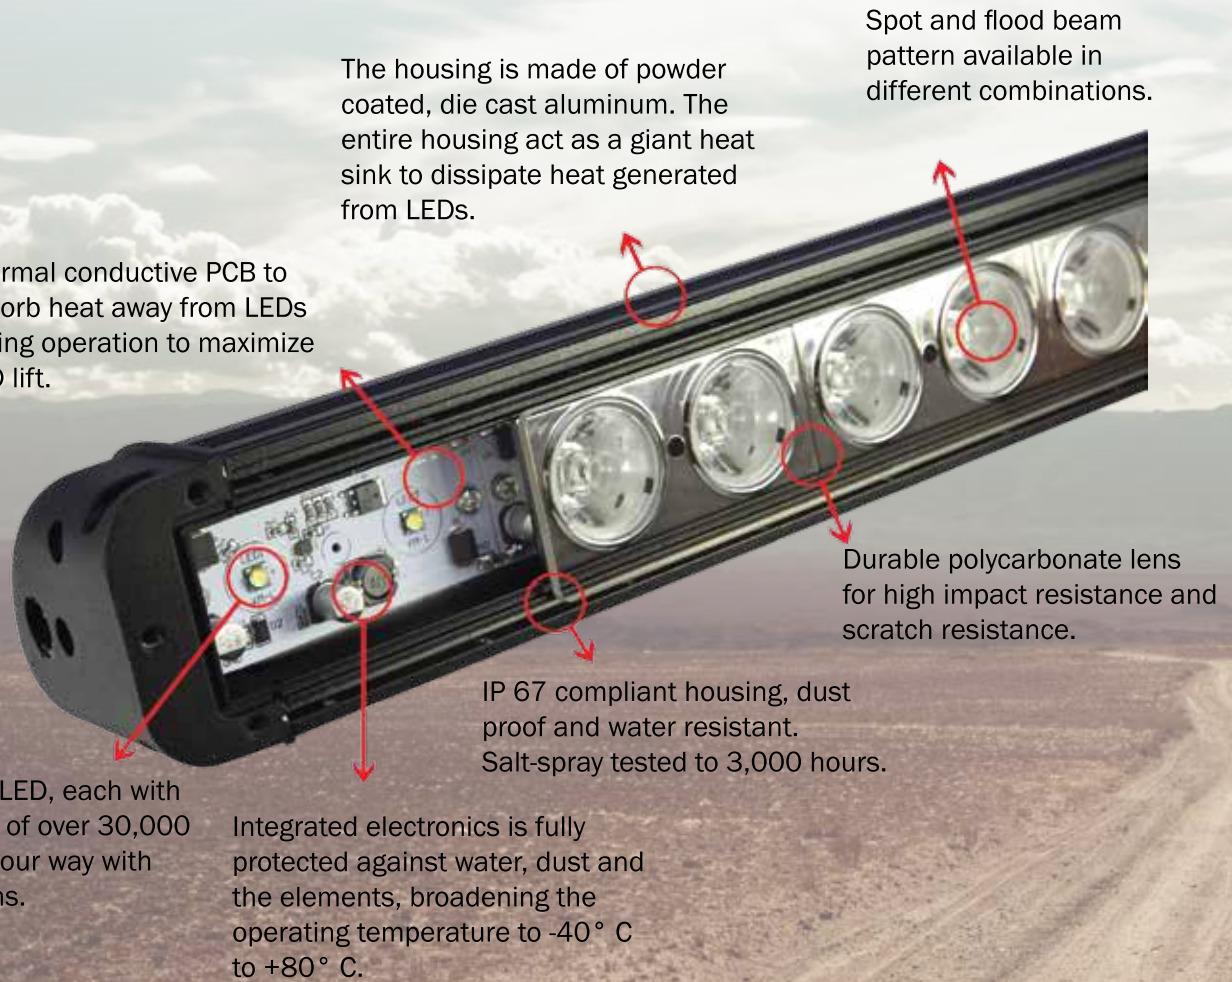

Winjet Electronics

The housing is made of powder coated, die cast aluminum. The entire housing act as a giant heat sink to dissipate heat generated from LEDs.

Spot and flood beam pattern available in different combinations.