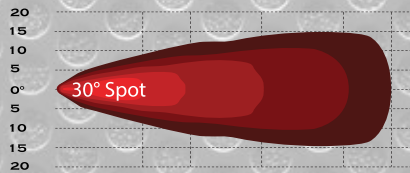

WJ60-W0019-Z

Items	WJ60-W0019-Z-50"-C	WJ60-W0019-Z-52"-C
Item Size	50	52
Total Power Consumption	288W	300W
Actual Power Consumption	288W	300W
LEDs	96pcs x 3W (CREE LED)	100pcs x 3W (CREE LED)
Input Voltage	10-30V	10-30V
Current Draw	21	22.5
Color Temperature	6000K	6000K
Working life	30,000+ Hours	30,000+ Hours
Lumen	28800LM	30000LM
Beam	Combo	Combo
Beam Angle	30 degree/60 degree	30 degree/60 degree
Working Temperature	-30°C~80°C	-30°C~80°C
Polarized	Shockproof	Shockproof
Water Resistance	IP67	IP67
Finish	Black	Black
Material	Diecast Aluminum housing	Diecast Aluminum housing
Lens Material	PC	PC
Mounting Bracket	Alu firm bracket	Alu firm bracket