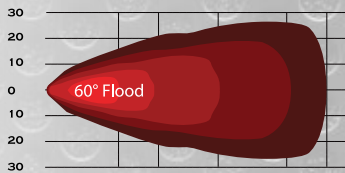

WJ60-W0014-Z

Items	WJ60-W0014-Z-12"-S	WJ60-W0014-Z-12"-C	WJ60-W0014-Z-30'-C	WJ60-W0014-Z-50"-C
Item Size	12"	12"	30"	50"
Total Power Consumption	72W	72W	180W	300W
Actual Power Consumption	72W	72W	180W	300W
LEDs	24pcs x 3W (Epistar LED)	24pcs x 3W (Epistar LED)	60pcs x 3W (Epistar LED)	100pcs x 3W (Epistar LED)
Input Voltage	10-30V	10-30V	10-30V	10-30V
Current Draw	5.18	5.18	12.95	21.58
Color Temperature	6000K	6000K	6000K	6000K
Working life	30,000+ Hours	30,000+ Hours	30,000+ Hours	30,000+ Hours
Lumen	2640LM	2640LM	13200LM	22000LM
Beam	Spot	Combo	Combo	Combo
Beam Angle	30 degree	30 degree/60 degree	30 degree/60 degree	30 degree/60 degree
Working Temperature	-30°C~80°C	-30°C~80°C	-30°C~80°C	-30°C~80°C
Polarized	Shockproof	Shockproof	Shockproof	Shockproof
Water Resistance	IP67	IP67	IP67	IP67
Finish	Black	Black	Black	Black
Material	Diecast Aluminum housing	Diecast Aluminum housing	Diecast Aluminum housing	Diecast Aluminum housing
Lens Material	PC	PC	PC	PC
Mounting Bracket	Alu firm bracket	Alu firm bracket	Alu firm bracket	Alu firm bracket