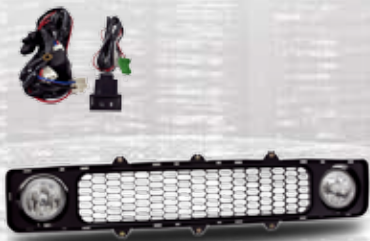

⇒tC 05-10

WJ30-0069-09

2005-2010 Scion tC
Fog Lights With Grill - Clear
(Wiring Kit Included)

⇒tC 11-13

WJ30-0300-09

2011-2013 Scion tC
Fog Lights - Clear
(Wiring Kit Included)

⇒iQ 12-15

WJ30-0279-09