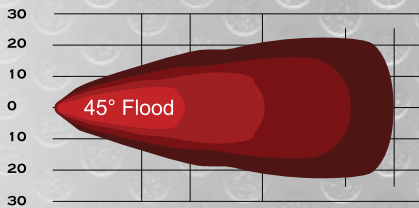

F : Flood
S : Spot
F/S : Flood&Spot

Items	WJ60-W0012-S	WJ60-W0012-F
Total Power Consumption	16W	16W
Actual Power Consumption	16W	16W
LEDs	4pcs x 4W (Cree LED)	4pcs x 4W (Cree LED)
Input Voltage	10-30V	10-30V
Current Draw	1.15	1.15
Color Temperature	6000K	6000K
Working life	30,000+ Hours	30,000+ Hours
Lumen	1120LM	1120LM
Beam	Spot	Flood
Beam Angle	20 degree	45 degree
Working Temperature	-30 °C~80 °C	-30 °C~80 °C
Polarized	Shockproof	Shockproof
Water Resistance	IP67	IP67
Finish	Black	Black
Material	Diecast Aluminum housing	Diecast Aluminum housing
Lens Material	PMMA	PMMA
Mounting Bracket	Alu firm bracket	Alu firm bracket