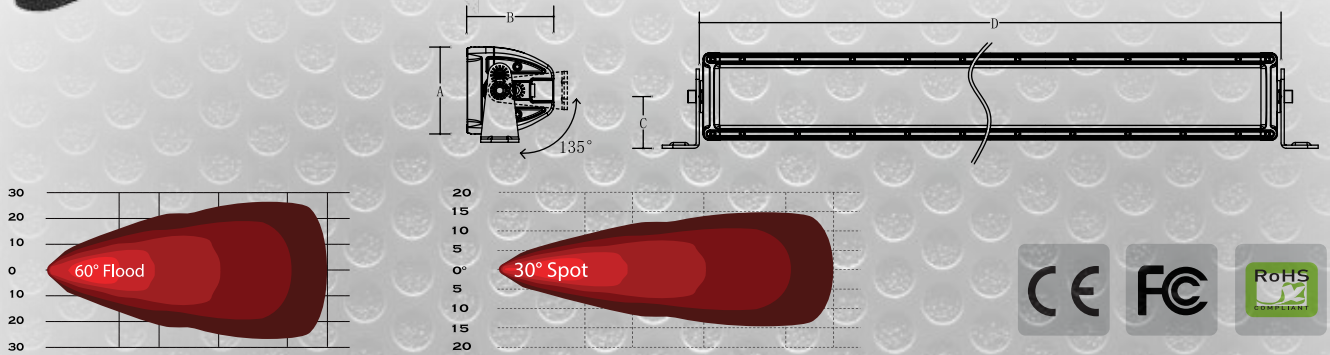

Items	WJ60-W0015-Z-7"-S	WJ60-W0015-Z-7"-F	WJ60-W0015-Z-19"-C	WJ60-W0015-Z-19"-S	WJ60-W0015-Z-37.5-C
Item Size	7"	7"	19"	19"	37.5"
Total Power Consumption	30W	30W	90W	90W	180W
Actual Power Consumption	30W	30W	90W	90W	180W
LEDs	6pcs x 5W (Epistar LED)	6pcs x 5W (Epistar LED)	18pcs x 5W (Epistar LED)	18pcs x 5W (Epistar LED)	36pcs x 5W (Epistar LED)
Input Voltage	10-30V	10-30V	10-30V	10-30V	10-30V
Current Draw	2.15	2.15	6.5	6.5	13
Color Temperature	6000K	6000K	6000K	6000K	6000K
Working life	30,000+ Hours	30,000+ Hours	30,000+ Hours	30,000+ Hours	30,000+ Hours
Lumen	2100LM	2100LM	6300LM	6300LM	12600LM
Beam	Spot	Flood	Combo	Spot	Combo
Beam Angle	30 degree	60 degree	30 degree/60 degree	30 degree	30 degree/60 degree
Working Temperature	-30°C~80°C	-30°C~80°C	-30°C~80°C	-30°C~80°C	-30°C~80°C
Polarized	Shockproof	Shockproof	Shockproof	Shockproof	Shockproof
Water Resistance	IP67	IP67	IP67	IP67	IP67
Finish	Black	Black	Black	Black	Black
Material	Diecast Aluminum housing	Diecast Aluminum housing	Diecast Aluminum housing	Diecast Aluminum housing	Diecast Aluminum housing
Lens Material	PC	PC	PC	PC	PC
Mounting Bracket	Alu firm bracket	Alu firm bracket	Alu firm bracket	Alu firm bracket	Alu firm bracket