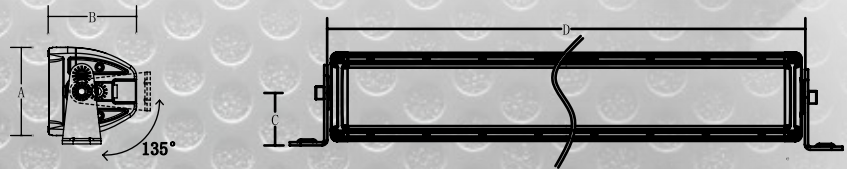

WJ60-W0014-Z

Items	WJ60-W0014-Z-12"-S	WJ60-W0014-Z-12"-C	WJ60-W0014-Z-30'-C	WJ60-W0014-Z-50"-C
Item Size	12"	12"	30"	50"
Total Power Consumption	72W	72W	180W	300W
Actual Power Consumption	72W	72W	180W	300W
LEDs	24pcs x 3W (Epistar LED)	24pcs x 3W (Epistar LED)	60pcs x 3W (Epistar LED)	100pcs x 3W (Epistar LED)
Input Voltage	10-30V	10-30V	10-30V	10-30V
Current Draw	5.18	5.18	12.95	21.58
Color Temperature	6000K	6000K	6000K	6000K
Working life	30,000+ Hours	30,000+ Hours	30,000+ Hours	30,000+ Hours
Lumen	2640LM	2640LM	13200LM	22000LM
Beam	Spot	Combo	Combo	Combo
Beam Angle	30 degree	30 degree/60 degree	30 degree/60 degree	30 degree/60 degree
Working Temperature	-30°C~80°C	-30°C~80°C	-30°C~80°C	-30°C~80°C
Polarized	Shockproof	Shockproof	Shockproof	Shockproof
Water Resistance	IP67	IP67	IP67	IP67
Finish	Black	Black	Black	Black
Material	Diecast Aluminum housing	Diecast Aluminum housing	Diecast Aluminum housing	Diecast Aluminum housing
Lens Material	PC	PC	PC	PC
Mounting Bracket	Alu firm bracket	Alu firm bracket	Alu firm bracket	Alu firm bracket