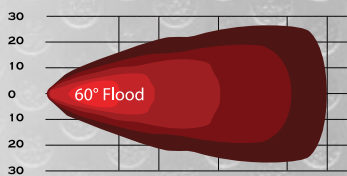

WJ60-W0016-Z

F : Flood

S : Spot

F/S : Flood&Spot

Items	WJ60-W0016-7"-C
Total Power Consumption	45W
Actual Power Consumption	45W
LEDs	15pcs x 3W (Epistar LED)
Input Voltage	10-30V
Current Draw	3.2
Color Temperature	6000K
Working life	30,000+ Hours
Lumen	3300LM
Beam	Spot/Flood
Beam Angle	30 degree/60 degree
Working Temperature	-30 °C~80 °C
Polarized	Shockproof
Water Resistance	IP67
Finish	Black
Material	Diecast Aluminum housing
Lens Material	PMMA