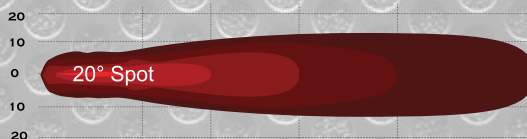

F : Flood
S : Spot
F/S : Flood&Spot

Items	WJ60-W0012B-G1-S	WJ60-W0012B-G1-F
Total Power Consumption	16W	16W
Actual Power Consumption	16W	16W
LEDs	4pcs x 4W(Cree LED)	4pcs x 4W(Cree LED)
Input Voltage	10-30V	10-30V
Current Draw	1.15	1.15
Color Temperature	6000K	6000K
Working life	30,000+ Hours	30,000+ Hours
Lumen	1120LM	1120LM
Beam	Spot	Flood
Beam Angle	20 degree	45 degree
Working Temperature	-30 °C~80 °C	-30 °C~80 °C
Polarized	Shockproof	Shockproof
Water Resistance	IP67	IP67
Finish	Black	Black
Material	Diecast Aluminum housing	Diecast Aluminum housing
Lens Material	PMMA	PMMA
Mounting Bracket	Alu firm bracket	Alu firm bracket