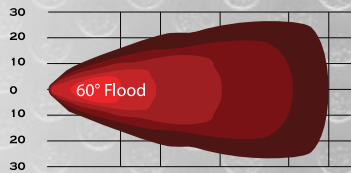

WJ60-W0019-Z

Items	WJ60-W0019-Z-50"-C	WJ60-W0019-Z-52"-C
Item Size	50	52
Total Power Consumption	288W	300W
Actual Power Consumption	288W	300W
LEDs	96pcs x 3W (CREE LED)	100pcs x 3W (CREE LED)
Input Voltage	10-30V	10-30V
Current Draw	21	22.5
Color Temperature	6000K	6000K
Working life	30,000+ Hours	30,000+ Hours
Lumen	28800LM	30000LM
Beam	Combo	Combo
Beam Angle	30 degree/60 degree	30 degree/60 degree
Working Temperature	-30°C~80°C	-30°C~80°C
Polarized	Shockproof	Shockproof
Water Resistance	IP67	IP67
Finish	Black	Black
Material	Diecast Aluminum housing	Diecast Aluminum housing
Lens Material	PC	PC
Mounting Bracket	Alu firm bracket	Alu firm bracket