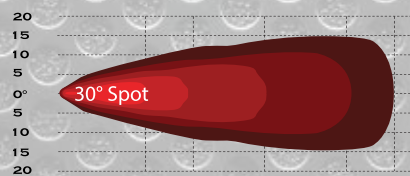

WJ60-W0016-Z

F : Flood

S : Spot

F/S : Flood&Spot

Items	WJ60-W0016-7"-C
Total Power Consumption	45W
Actual Power Consumption	45W
LEDs	15pcs x 3W (Epistar LED)
Input Voltage	10-30V
Current Draw	3.2
Color Temperature	6000K
Working life	30,000+ Hours
Lumen	3300LM
Beam	Spot/Flood
Beam Angle	30 degree/60 degree
Working Temperature	-30 °C~80 °C
Polarized	Shockproof
Water Resistance	IP67
Finish	Black
Material	Diecast Aluminum housing
Lens Material	PMMA