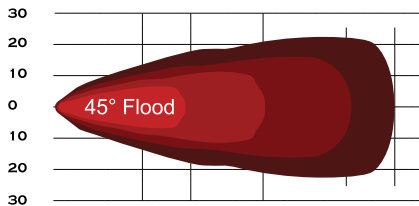

WJ60-W0013B-G1

F : Flood

S : Spot

F/S : Flood&Spot

Items	WJ60-W0013B-G1-S	WJ60-W0013B-G1-F
Total Power Consumption	24W	24W
Actual Power Consumption	24W	24W
LEDs	4pcs x 6W(Cree LED)	4pcs x 6W(Cree LED)
Input Voltage	10-30V	10-30V
Current Draw	1.7	1.7
Color Temperature	6000K	6000K
Working life	30,000+ Hours	30,000+ Hours
Lumen	1680LM	1680LM
Beam	Spot	Flood
Beam Angle	20 degree	45 degree
Working Temperature	-30 °C~80 °C	-30 °C~80 °C
Polarized	Shockproof	Shockproof
Water Resistance	IP67	IP67
Finish	Black	Black
Material	Diecast Aluminum housing	Diecast Aluminum housing
Lens Material	PMMA	PMMA
Mounting Bracket	Alu firm bracket	Alu firm bracket