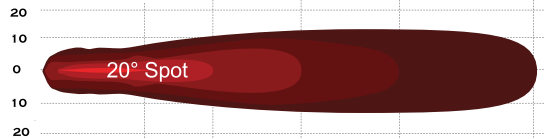

WJ60-W0013B-G1

F : Flood

S : Spot

F/S : Flood&Spot

Items	WJ60-W0013B-G1-S	WJ60-W0013B-G1-F
Total Power Consumption	24W	24W
Actual Power Consumption	24W	24W
LEDs	4pcs x 6W(Cree LED)	4pcs x 6W(Cree LED)
Input Voltage	10-30V	10-30V
Current Draw	1.7	1.7
Color Temperature	6000K	6000K
Working life	30,000+ Hours	30,000+ Hours
Lumen	1680LM	1680LM
Beam	Spot	Flood
Beam Angle	20 degree	45 degree
Working Temperature	-30 °C~80 °C	-30 °C~80 °C
Polarized	Shockproof	Shockproof
Water Resistance	IP67	IP67
Finish	Black	Black
Material	Diecast Aluminum housing	Diecast Aluminum housing
Lens Material	PMMA	PMMA
Mounting Bracket	Alu firm bracket	Alu firm bracket