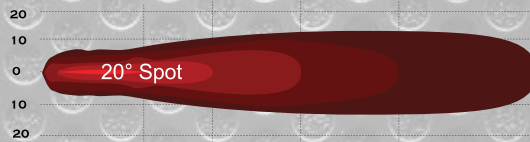

F : Flood
S : Spot
F/S : Flood&Spot

Items	WJ60-W0012-S	WJ60-W0012-F
Total Power Consumption	16W	16W
Actual Power Consumption	16W	16W
LEDs	4pcs x 4W (Cree LED)	4pcs x 4W (Cree LED)
Input Voltage	10-30V	10-30V
Current Draw	1.15	1.15
Color Temperature	6000K	6000K
Working life	30,000+ Hours	30,000+ Hours
Lumen	1120LM	1120LM
Beam	Spot	Flood
Beam Angle	20 degree	45 degree
Working Temperature	-30 °C~80 °C	-30 °C~80 °C
Polarized	Shockproof	Shockproof
Water Resistance	IP67	IP67
Finish	Black	Black
Material	Diecast Aluminum housing	Diecast Aluminum housing
Lens Material	PMMA	PMMA
Mounting Bracket	Alu firm bracket	Alu firm bracket