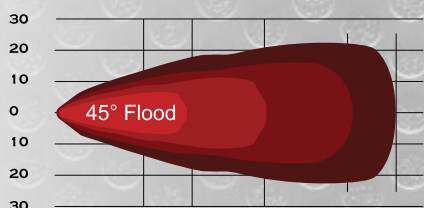

F : Flood
S : Spot
F/S : Flood&Spot

Items	WJ60-W0012B-G1-S	WJ60-W0012B-G1-F
Total Power Consumption	16W	16W
Actual Power Consumption	16W	16W
LEDs	4pcs x 4W(Cree LED)	4pcs x 4W(Cree LED)
Input Voltage	10-30V	10-30V
Current Draw	1.15	1.15
Color Temperature	6000K	6000K
Working life	30,000+ Hours	30,000+ Hours
Lumen	1120LM	1120LM
Beam	Spot	Flood
Beam Angle	20 degree	45 degree
Working Temperature	-30 °C~80 °C	-30 °C~80 °C
Polarized	Shockproof	Shockproof
Water Resistance	IP67	IP67
Finish	Black	Black
Material	Diecast Aluminum housing	Diecast Aluminum housing
Lens Material	PMMA	PMMA
Mounting Bracket	Alu firm bracket	Alu firm bracket