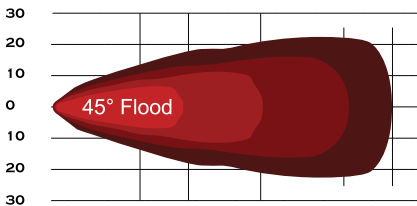

## WJ60-W0013B-G1

F : Flood

S : Spot

F/S : Flood&Spot

Items	WJ60-W0013B-G1-S	WJ60-W0013B-G1-F
Total Power Consumption	24W	24W
Actual Power Consumption	24W	24W
LEDs	4pcs x 6W(Cree LED)	4pcs x 6W(Cree LED)
Input Voltage	10-30V	10-30V
Current Draw	1.7	1.7
Color Temperature	6000K	6000K
Working life	30,000+ Hours	30,000+ Hours
Lumen	1680LM	1680LM
Beam	Spot	Flood
Beam Angle	20 degree	45 degree
Working Temperature	-30 °C~80 °C	-30 °C~80 °C
Polarized	Shockproof	Shockproof
Water Resistance	IP67	IP67
Finish	Black	Black
Material	Diecast Aluminum housing	Diecast Aluminum housing
Lens Material	PMMA	PMMA
Mounting Bracket	Alu firm bracket	Alu firm bracket