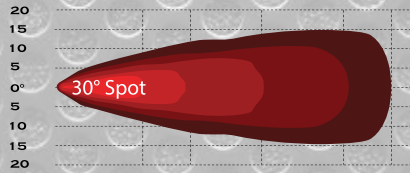

WJ60-W0019-Z

Items	WJ60-W0019-Z-50"-C	WJ60-W0019-Z-52"-C
Item Size	50	52
Total Power Consumption	288W	300W
Actual Power Consumption	288W	300W
LEDs	96pcs x 3W (CREE LED)	100pcs x 3W (CREE LED)
Input Voltage	10-30V	10-30V
Current Draw	21	22.5
Color Temperature	6000K	6000K
Working life	30,000+ Hours	30,000+ Hours
Lumen	28800LM	30000LM
Beam	Combo	Combo
Beam Angle	30 degree/60 degree	30 degree/60 degree
Working Temperature	-30°C~80°C	-30°C~80°C
Polarized	Shockproof	Shockproof
Water Resistance	IP67	IP67
Finish	Black	Black
Material	Diecast Aluminum housing	Diecast Aluminum housing
Lens Material	PC	PC
Mounting Bracket	Alu firm bracket	Alu firm bracket