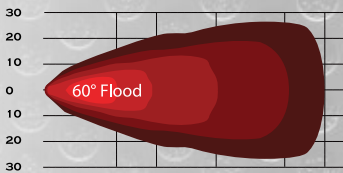

WJ60-W0014-Z

Items	WJ60-W0014-Z-12"-S	WJ60-W0014-Z-12"-C	WJ60-W0014-Z-30'-C	WJ60-W0014-Z-50"-C
Item Size	12"	12"	30"	50"
Total Power Consumption	72W	72W	180W	300W
Actual Power Consumption	72W	72W	180W	300W
LEDs	24pcs x 3W (Epistar LED)	24pcs x 3W (Epistar LED)	60pcs x 3W (Epistar LED)	100pcs x 3W (Epistar LED)
Input Voltage	10-30V	10-30V	10-30V	10-30V
Current Draw	5.18	5.18	12.95	21.58
Color Temperature	6000K	6000K	6000K	6000K
Working life	30,000+ Hours	30,000+ Hours	30,000+ Hours	30,000+ Hours
Lumen	2640LM	2640LM	13200LM	22000LM
Beam	Spot	Combo	Combo	Combo
Beam Angle	30 degree	30 degree/60 degree	30 degree/60 degree	30 degree/60 degree
Working Temperature	-30°C~80°C	-30°C~80°C	-30°C~80°C	-30°C~80°C
Polarized	Shockproof	Shockproof	Shockproof	Shockproof
Water Resistance	IP67	IP67	IP67	IP67
Finish	Black	Black	Black	Black
Material	Diecast Aluminum housing	Diecast Aluminum housing	Diecast Aluminum housing	Diecast Aluminum housing
Lens Material	PC	PC	PC	PC
Mounting Bracket	Alu firm bracket	Alu firm bracket	Alu firm bracket	Alu firm bracket