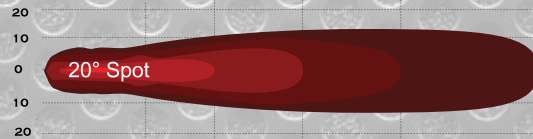

- F : Flood
- S : Spot
- F/S : Flood&Spot

Items	WJ60-W0012B-G1-S	WJ60-W0012B-G1-F
Total Power Consumption	16W	16W
Actual Power Consumption	16W	16W
LEDs	4pcs x 4W(Cree LED)	4pcs x 4W(Cree LED)
Input Voltage	10-30V	10-30V
Current Draw	1.15	1.15
Color Temperature	6000K	6000K
Working life	30,000+ Hours	30,000+ Hours
Lumen	1120LM	1120LM
Beam	Spot	Flood
Beam Angle	20 degree	45 degree
Working Temperature	-30°C~80°C	-30°C~80°C
Polarized	Shockproof	Shockproof
Water Resistance	IP67	IP67
Finish	Black	Black
Material	Diecast Aluminum housing	Diecast Aluminum housing
Lens Material	PMMA	PMMA
Mounting Bracket	Alu firm bracket	Alu firm bracket