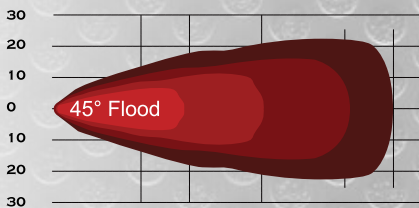

- F : Flood
- S : Spot
- F/S : Flood&Spot

Items	WJ60-W0012B-G1-S	WJ60-W0012B-G1-F
Total Power Consumption	16W	16W
Actual Power Consumption	16W	16W
LEDs	4pcs x 4W(Cree LED)	4pcs x 4W(Cree LED)
Input Voltage	10-30V	10-30V
Current Draw	1.15	1.15
Color Temperature	6000K	6000K
Working life	30,000+ Hours	30,000+ Hours
Lumen	1120LM	1120LM
Beam	Spot	Flood
Beam Angle	20 degree	45 degree
Working Temperature	-30°C~80°C	-30°C~80°C
Polarized	Shockproof	Shockproof
Water Resistance	IP67	IP67
Finish	Black	Black
Material	Diecast Aluminum housing	Diecast Aluminum housing
Lens Material	PMMA	PMMA
Mounting Bracket	Alu firm bracket	Alu firm bracket