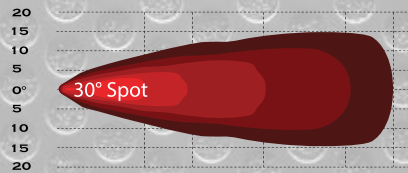

WJ60-W0014-Z

Items	WJ60-W0014-Z-12"-S	WJ60-W0014-Z-12"-C	WJ60-W0014-Z-30'-C	WJ60-W0014-Z-50"-C
Item Size	12"	12"	30"	50"
Total Power Consumption	72W	72W	180W	300W
Actual Power Consumption	72W	72W	180W	300W
LEDs	24pcs x 3W (Epistar LED)	24pcs x 3W (Epistar LED)	60pcs x 3W (Epistar LED)	100pcs x 3W (Epistar LED)
Input Voltage	10-30V	10-30V	10-30V	10-30V
Current Draw	5.18	5.18	12.95	21.58
Color Temperature	6000K	6000K	6000K	6000K
Working life	30,000+ Hours	30,000+ Hours	30,000+ Hours	30,000+ Hours
Lumen	2640LM	2640LM	13200LM	22000LM
Beam	Spot	Combo	Combo	Combo
Beam Angle	30 degree	30 degree/60 degree	30 degree/60 degree	30 degree/60 degree
Working Temperature	-30°C~80°C	-30°C~80°C	-30°C~80°C	-30°C~80°C
Polarized	Shockproof	Shockproof	Shockproof	Shockproof
Water Resistance	IP67	IP67	IP67	IP67
Finish	Black	Black	Black	Black
Material	Diecast Aluminum housing	Diecast Aluminum housing	Diecast Aluminum housing	Diecast Aluminum housing
Lens Material	PC	PC	PC	PC
Mounting Bracket	Alu firm bracket	Alu firm bracket	Alu firm bracket	Alu firm bracket