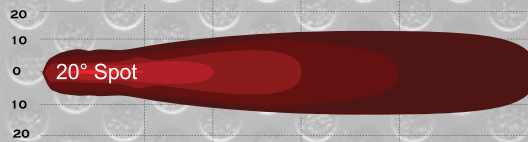

F : Flood
S : Spot
F/S : Flood&Spot

Items	WJ60-W0012-S	WJ60-W0012-F
Total Power Consumption	16W	16W
Actual Power Consumption	16W	16W
LEDs	4pcs x 4W (Cree LED)	4pcs x 4W (Cree LED)
Input Voltage	10-30V	10-30V
Current Draw	1.15	1.15
Color Temperature	6000K	6000K
Working life	30,000+ Hours	30,000+ Hours
Lumen	1120LM	1120LM
Beam	Spot	Flood
Beam Angle	20 degree	45 degree
Working Temperature	-30°C~80°C	-30°C~80°C
Polarized	Shockproof	Shockproof
Water Resistance	IP67	IP67
Finish	Black	Black
Material	Diecast Aluminum housing	Diecast Aluminum housing
Lens Material	PMMA	PMMA
Mounting Bracket	Alu firm bracket	Alu firm bracket