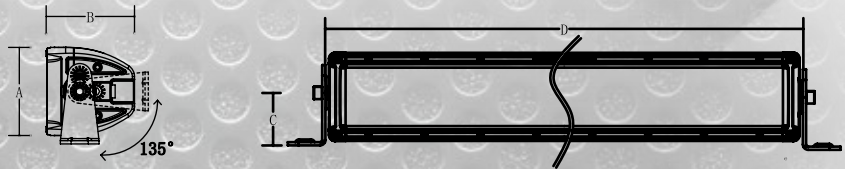

WJ60-W0014-Z

Items	WJ60-W0014-Z-12"-S	WJ60-W0014-Z-12"-C	WJ60-W0014-Z-30'-C	WJ60-W0014-Z-50"-C
Item Size	12"	12"	30"	50"
Total Power Consumption	72W	72W	180W	300W
Actual Power Consumption	72W	72W	180W	300W
LEDs	24pcs x 3W (Epistar LED)	24pcs x 3W (Epistar LED)	60pcs x 3W (Epistar LED)	100pcs x 3W (Epistar LED)
Input Voltage	10-30V	10-30V	10-30V	10-30V
Current Draw	5.18	5.18	12.95	21.58
Color Temperature	6000K	6000K	6000K	6000K
Working life	30,000+ Hours	30,000+ Hours	30,000+ Hours	30,000+ Hours
Lumen	2640LM	2640LM	13200LM	22000LM
Beam	Spot	Combo	Combo	Combo
Beam Angle	30 degree	30 degree/60 degree	30 degree/60 degree	30 degree/60 degree
Working Temperature	-30°C~80°C	-30°C~80°C	-30°C~80°C	-30°C~80°C
Polarized	Shockproof	Shockproof	Shockproof	Shockproof
Water Resistance	IP67	IP67	IP67	IP67
Finish	Black	Black	Black	Black
Material	Diecast Aluminum housing	Diecast Aluminum housing	Diecast Aluminum housing	Diecast Aluminum housing
Lens Material	PC	PC	PC	PC
Mounting Bracket	Alu firm bracket	Alu firm bracket	Alu firm bracket	Alu firm bracket