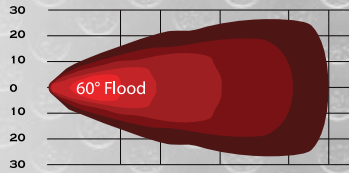

WJ60-W0019-Z

Items	WJ60-W0019-Z-50"-C	WJ60-W0019-Z-52"-C
Item Size	50	52
Total Power Consumption	288W	300W
Actual Power Consumption	288W	300W
LEDs	96pcs x 3W (CREE LED)	100pcs x 3W (CREE LED)
Input Voltage	10-30V	10-30V
Current Draw	21	22.5
Color Temperature	6000K	6000K
Working life	30,000+ Hours	30,000+ Hours
Lumen	28800LM	30000LM
Beam	Combo	Combo
Beam Angle	30 degree/60 degree	30 degree/60 degree
Working Temperature	-30°C~80°C	-30°C~80°C
Polarized	Shockproof	Shockproof
Water Resistance	IP67	IP67
Finish	Black	Black
Material	Diecast Aluminum housing	Diecast Aluminum housing
Lens Material	PC	PC
Mounting Bracket	Alu firm bracket	Alu firm bracket