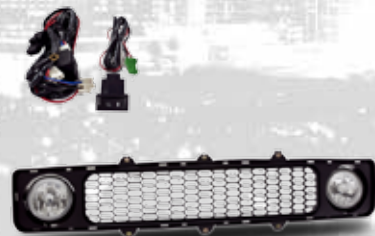

⇒ tC 05-10

WJ30-0069-09
2005-2010 Scion tC
Fog Lights With Grill - Clear
(Wiring Kit Included)