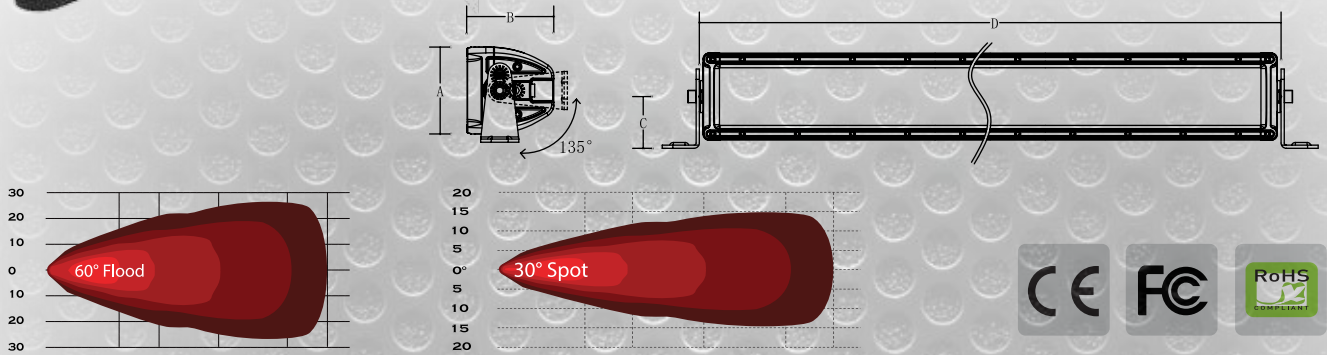

Items	WJ60-W0015-Z-7"-S	WJ60-W0015-Z-7"-F	WJ60-W0015-Z-19"-C	WJ60-W0015-Z-19"-S	WJ60-W0015-Z-37.5"-C
Item Size	7"	7"	19"	19"	37.5"
Total Power Consumption	30W	30W	90W	90W	180W
Actual Power Consumption	30W	30W	90W	90W	180W
LEDs	6pcs x 5W (Epistar LED)	6pcs x 5W (Epistar LED)	18pcs x 5W (Epistar LED)	18pcs x 5W (Epistar LED)	36pcs x 5W (Epistar LED)
Input Voltage	10-30V	10-30V	10-30V	10-30V	10-30V
Current Draw	2.15	2.15	6.5	6.5	13
Color Temperature	6000K	6000K	6000K	6000K	6000K
Working life	30,000+ Hours	30,000+ Hours	30,000+ Hours	30,000+ Hours	30,000+ Hours
Lumen	2100LM	2100LM	6300LM	6300LM	12600LM
Beam	Spot	Flood	Combo	Spot	Combo
Beam Angle	30 degree	60 degree	30 degree/60 degree	30 degree	30 degree/60 degree
Working Temperature	-30°C~80°C	-30°C~80°C	-30°C~80°C	-30°C~80°C	-30°C~80°C
Polarized	Shockproof	Shockproof	Shockproof	Shockproof	Shockproof
Water Resistance	IP67	IP67	IP67	IP67	IP67
Finish	Black	Black	Black	Black	Black
Material	Diecast Aluminum housing	Diecast Aluminum housing	Diecast Aluminum housing	Diecast Aluminum housing	Diecast Aluminum housing
Lens Material	PC	PC	PC	PC	PC
Mounting Bracket	Alu firm bracket	Alu firm bracket	Alu firm bracket	Alu firm bracket	Alu firm bracket