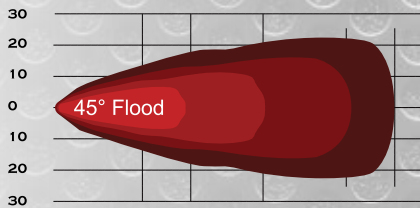

F : Flood
S : Spot
F/S : Flood&Spot

Items	WJ60-W0012-S	WJ60-W0012-F
Total Power Consumption	16W	16W
Actual Power Consumption	16W	16W
LEDs	4pcs x 4W (Cree LED)	4pcs x 4W (Cree LED)
Input Voltage	10-30V	10-30V
Current Draw	1.15	1.15
Color Temperature	6000K	6000K
Working life	30,000+ Hours	30,000+ Hours
Lumen	1120LM	1120LM
Beam	Spot	Flood
Beam Angle	20 degree	45 degree
Working Temperature	-30°C~80°C	-30°C~80°C
Polarized	Shockproof	Shockproof
Water Resistance	IP67	IP67
Finish	Black	Black
Material	Diecast Aluminum housing	Diecast Aluminum housing
Lens Material	PMMA	PMMA
Mounting Bracket	Alu firm bracket	Alu firm bracket