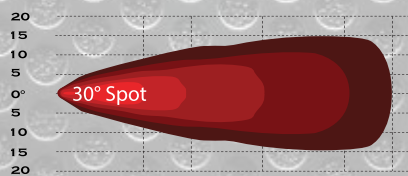

F : Flood

S : Spot

F/S : Flood&Spot

Items	WJ60-W0016-7"-C
Total Power Consumption	45W
Actual Power Consumption	45W
LEDs	15pcs x 3W (Epistar LED)
Input Voltage	10-30V
Current Draw	3.2
Color Temperature	6000K
Working life	30,000+ Hours
Lumen	3300LM
Beam	Spot/Flood
Beam Angle	30 degree/60 degree
Working Temperature	-30 °C~80 °C
Polarized	Shockproof
Water Resistance	IP67
Finish	Black
Material	Diecast Aluminum housing
Lens Material	PMMA