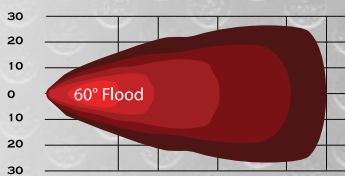

F : Flood

S : Spot

F/S : Flood&Spot

Items	WJ60-W0016-7"-C
Total Power Consumption	45W
Actual Power Consumption	45W
LEDs	15pcs x 3W (Epistar LED)
Input Voltage	10-30V
Current Draw	3.2
Color Temperature	6000K
Working life	30,000+ Hours
Lumen	3300LM
Beam	Spot/Flood
Beam Angle	30 degree/60 degree
Working Temperature	-30 °C~80 °C
Polarized	Shockproof
Water Resistance	IP67
Finish	Black
Material	Diecast Aluminum housing
Lens Material	PMMA