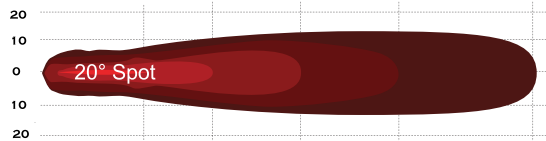

## WJ60-W0013B-G1

F : Flood

S : Spot

F/S : Flood&Spot

Items	WJ60-W0013B-G1-S	WJ60-W0013B-G1-F
Total Power Consumption	24W	24W
Actual Power Consumption	24W	24W
LEDs	4pcs x 6W(Cree LED)	4pcs x 6W(Cree LED)
Input Voltage	10-30V	10-30V
Current Draw	1.7	1.7
Color Temperature	6000K	6000K
Working life	30,000+ Hours	30,000+ Hours
Lumen	1680LM	1680LM
Beam	Spot	Flood
Beam Angle	20 degree	45 degree
Working Temperature	-30 °C~80 °C	-30 °C~80 °C
Polarized	Shockproof	Shockproof
Water Resistance	IP67	IP67
Finish	Black	Black
Material	Diecast Aluminum housing	Diecast Aluminum housing
Lens Material	PMMA	PMMA
Mounting Bracket	Alu firm bracket	Alu firm bracket