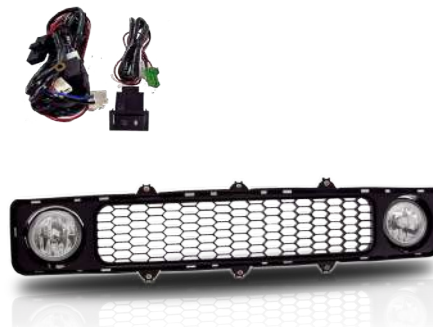

WJ30-0451-09
2016 Scion iM Fog Lights - Clear
(Wiring Kit Included)

tC
2005 - 2010

Fog Light

WJ30-0070-09
05-10 Scion tC Fog Lights - Clear
(Wiring Kit Included)

tC
2005 - 2010

Fog Light

WJ30-0069-09
05-10 Scion tC Grill Fog Lights - Clear
(Wiring Kit Included)