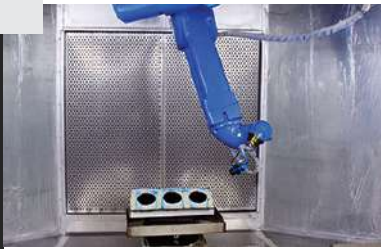

VINJET®

2 0 1 9 C O L L E C T I O N

ABOUT WINJET

WINJET Group is a one stop solution for all of the performance automotive parts needs; which includes head lights, tail lights, fog lights, LED conversion lights, off road LED bars, bull bars, side steps, fender flares...etc.